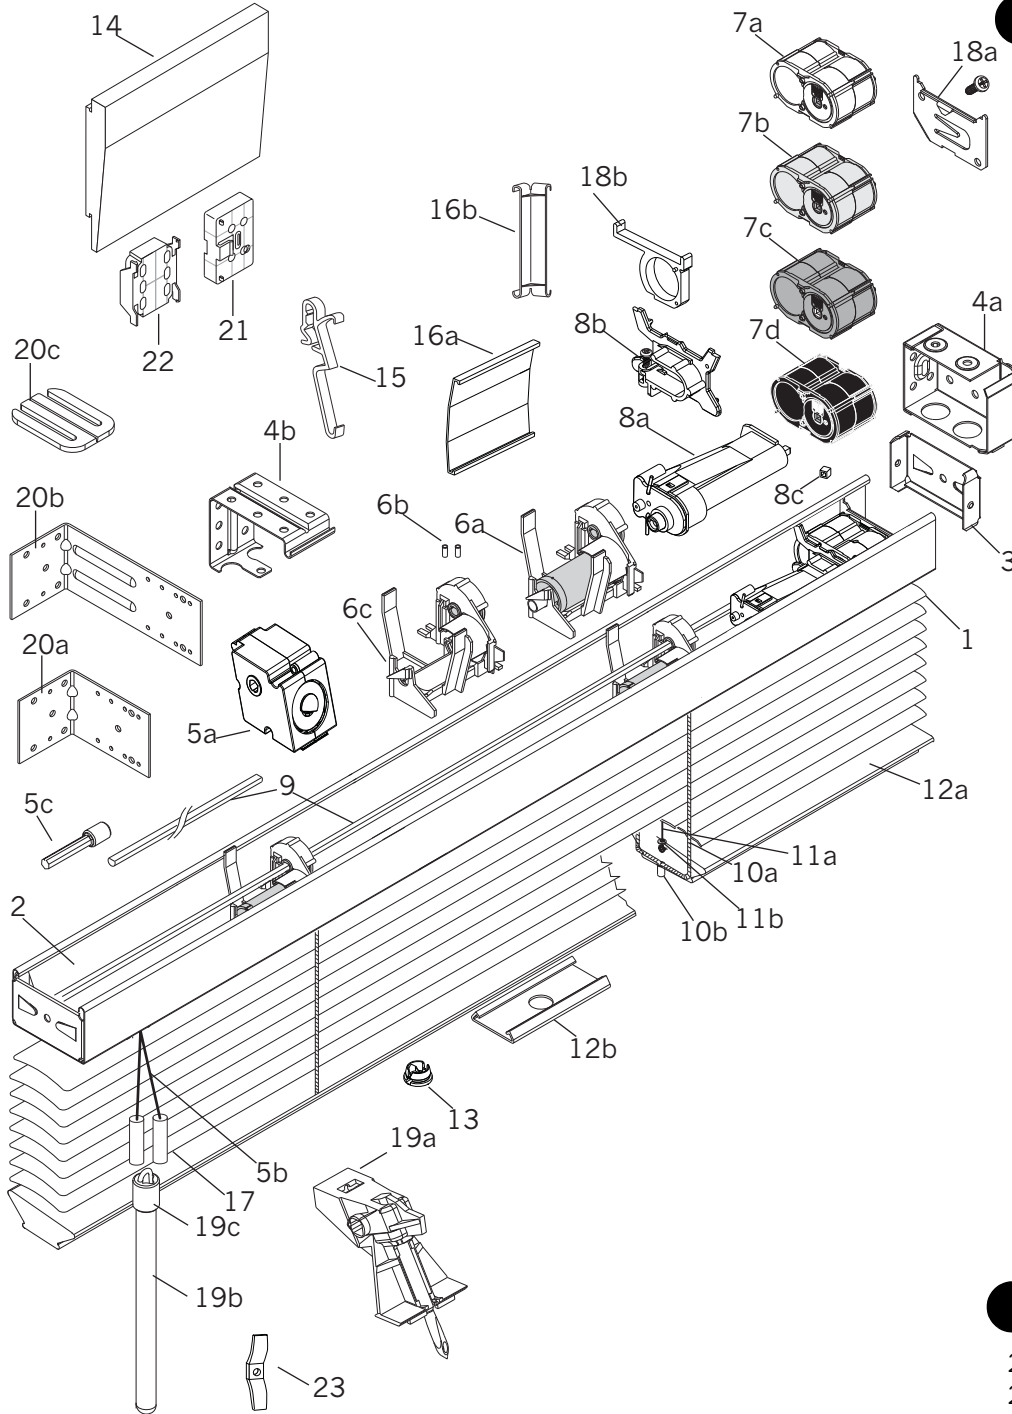

2" Macro with LiteRise®

Standard Parts

1. Slat
2. Headrail
3. Headrail End Lock
- 4a. Installation Bracket
- 4b. Intermediate Support Bracket
- 5a. Cord Tilter
- 5b. Tilt Cord
- 5c. Tilter Adaptor D-Rod
- 6a. Lift & Tilt Roll Assembly
- 6b. X-Tape Locator
- 6c. Tilt Only Roll Assembly
- 7a. Motor – Natural
- 7b. Motor – Beige
- 7c. Motor – Gray
- 7d. Motor – Black
- 8a. Transmission – Red
- 8b. Transmission Adaptor
- 8c. Square Drive Adaptor
9. Tiltrod
- 10a. Cable Tape (No Loops)
- 10b. Cable Tape Grommet
- 11a. Lift Cord
- 11b. Lift Cord Grommet
- 12a. Bottom Rail
- 12b. Bottom Rail Handle
13. Wood Tape Button
14. Valance
15. Valance Clip
- 16a. Valance Splice
- 16b. Valance Corner Key
17. Alustra® Wood Tassel
- 18a. Motor Clamp
- 18b. Motor Spacer
- 19a. Wand Tilter
- 19b. Wand
- 19c. Wand Connector Kit

Optional Parts

- 20a. Short Extension Bracket
- 20b. Long Extension Bracket
- 20c. Bracket Shim
21. Spacer Block Bracket
22. Spacer Block Support Bracket
23. Child Safety Kit (Cord Cleat)

2" Macro with LiteRise®