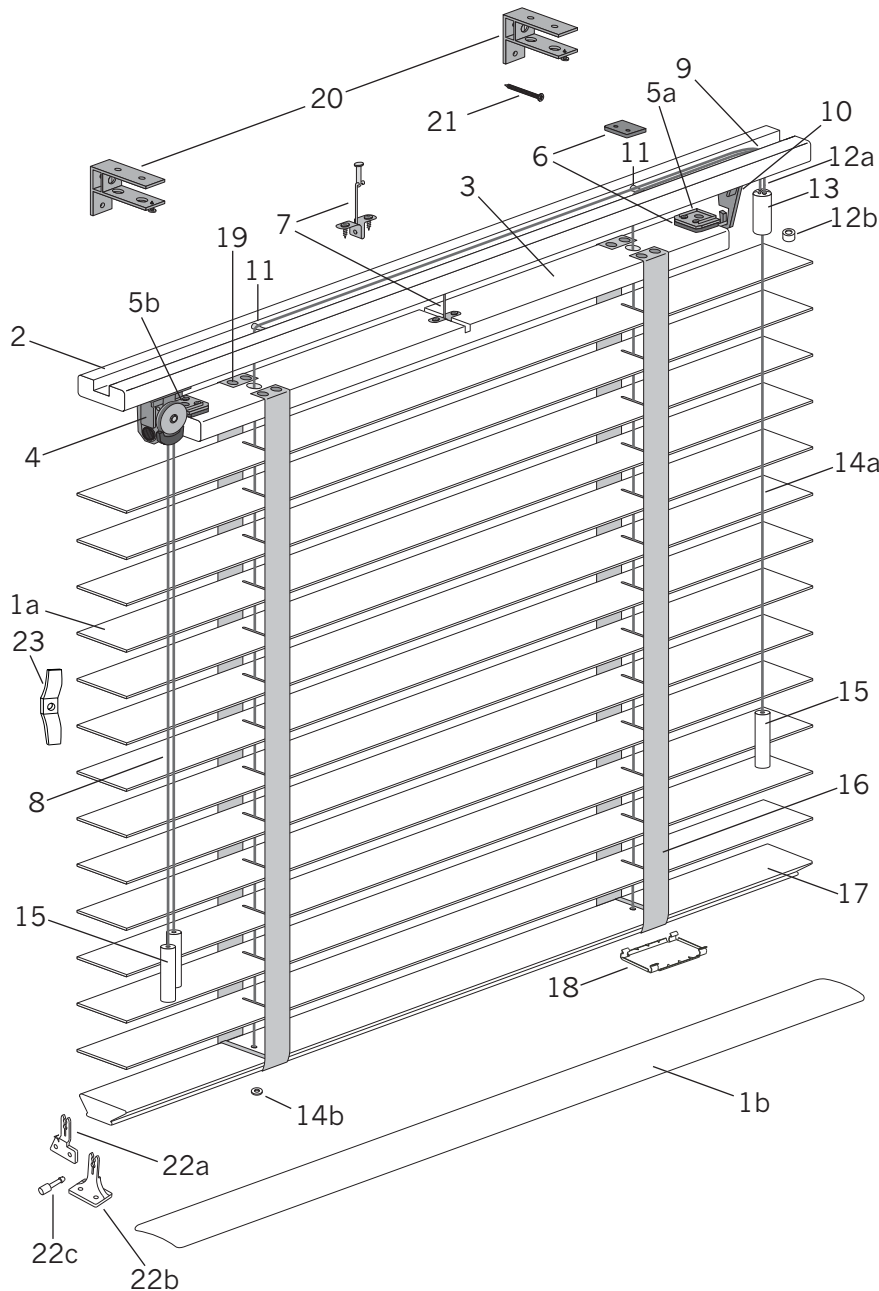

2" RetroLift™ Pulley System

Standard Parts

- 1a. Wood Slat
 - 1b. Metal Slat
 2. Headrail
 3. Tilt Rail
 4. Cord Tilter
 - 5a. Connector (Round)
 - 5b. Connector (Square)
 6. Tilt Rail Spacer
 7. Tilt Rail Center Support*
 8. Tilt Cord D-40
 9. Cordlock
 10. Fixer (Right)
 11. Support Roller
 - 12a. Lift Cord 1.4mm
 - 12b. Cord Stop Washer
 13. Cord Stop
 - 14a. Pull Cord D-40
 - 14b. Lift Cord Grommet
 15. Tassel
 16. Decorative Tape
 17. Bottom Rail
 18. Tape Lock
 19. Nail Bronze
 20. Installation Bracket
 21. Installation Screw
- * Used on blinds over 54" wide only

Optional Parts

- 22a. Hold-Down Bracket (Jamb)
- 22b. Hold-Down Bracket (Sill)
- 22c. Hold-Down Pin
23. Child Safety Kit (Cord Cleat)

2" RetroLift™ Pulley System

No.	PCN	Description
1.	2Sxxx	2" Wood Slat
1b.	5001200xxxH	2" Slat Coil 50 mm – Solid
	5001260xxxH	2" Slat Coil 50 mm – Perforated
	5001220xxxH	2" Slat Coil 50 mm – Metallic
2.	HRxxx	Headrail
3.	TRxxx	Tilt Rail
4.	RLGA0621	RetroLift™ Cord Tilter
5a.	RLGSS0621	RetroLift Connector (Round)
5b.	RLGSS0622	RetroLift Connector (Square)
6.	7007737000	RetroLift Tilt Rail Spacer
7.	G1010508	Tilt Rail Center Support (used on blinds over 54" wide only)
8.	7006100xxx	D-40 Tilt Cord
9.	RLGB0621	RetroLift Cord Lock
10.	RLGO0621	RetroLift Fixer (Right)
11.	RLGC0621	RetroLift Support Roller
12a.	5009075xxx	1.4 mm Lift Cord
12b.	5008087000	Cord Stop Washer
13.	7007736xxx	Cord Stop
14a.	7006100xxx	D-40 Pull Cord
14b.	5008083000	Lift Cord Grommet
15.	DTAxxx	Alustra® Wood Tassel
16.	7002741xxx	Decorative Tape with Trim
17.	DRxxx	Deluxe Wood Bottom Rail
18.	7004036955	Bottom Rail Tape Lock
19.	G1010218	Décor Nail Bronze
20.	G1010521	RetroLift Bronze Metal Installation Bracket (Standard)
	G1010321	RetroLift Black Metal Installation Bracket (Optional)
21.	G1010310	Installation Screws (Brass Plated 3x16)