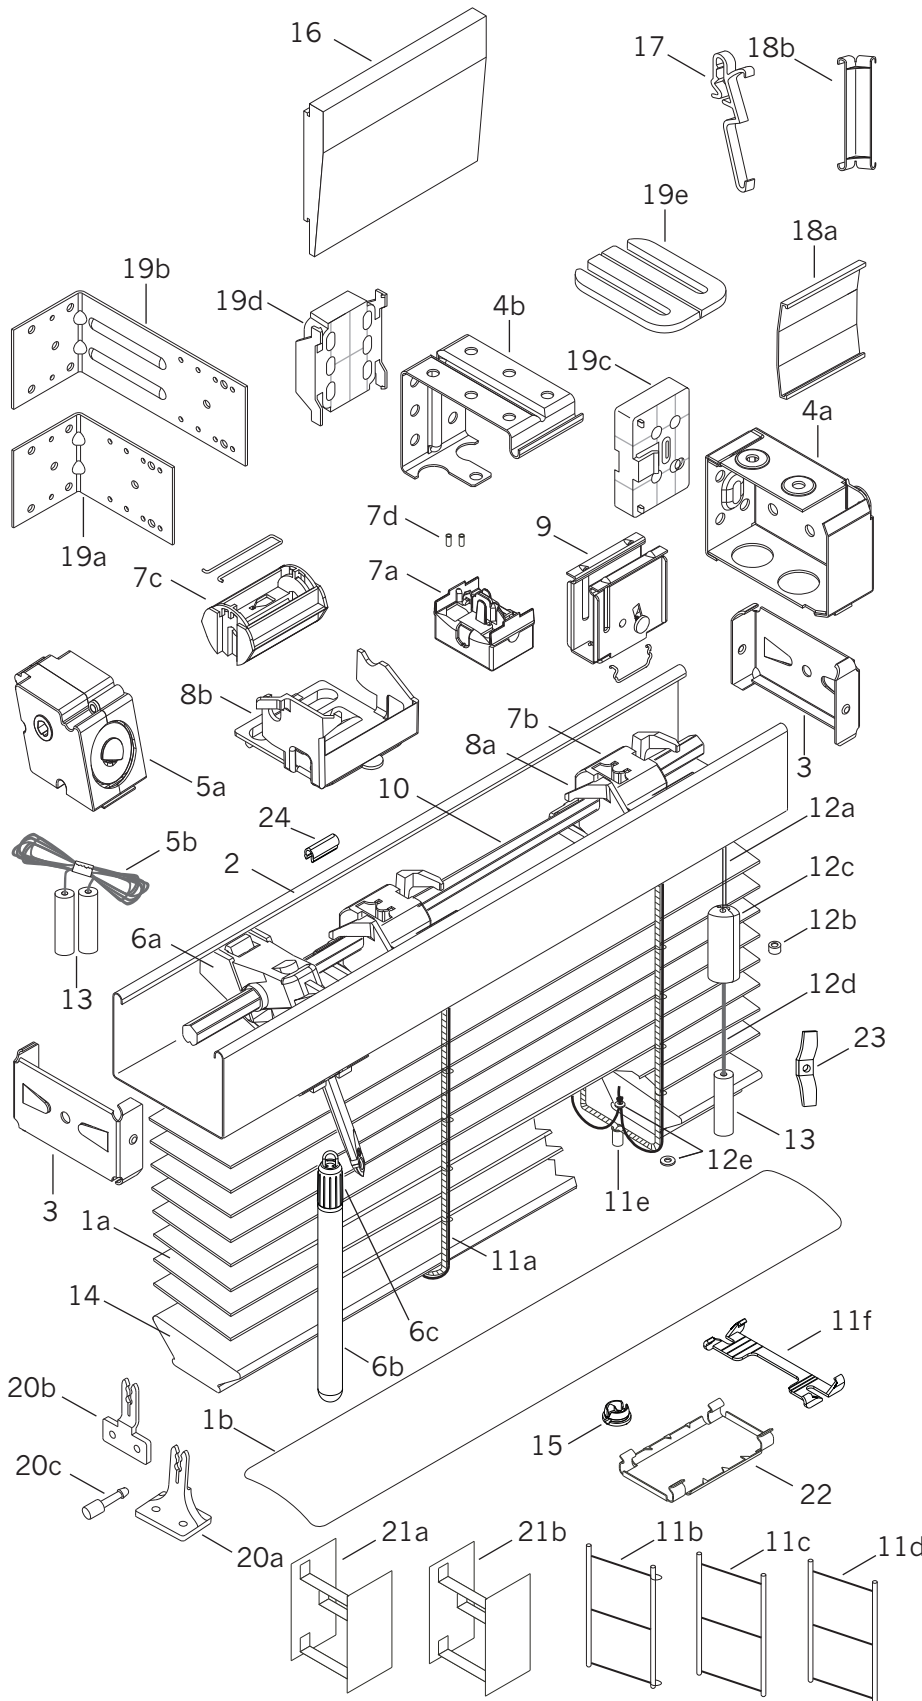

# Standard 2" Low-Profile System

## Standard Parts

- 1a. Wood Slat
- 1b. Metal Slat
2. Headrail
3. Headrail End Lock
- 4a. Installation Bracket
- 4b. Intermediate Support Bracket
- 5a. Cord Tilter
- 5b. Tilt Cord
- 6a. Wand Tilter
- 6b. Wood Wand
- 6c. Wand Connector Kit
- 7a. Tape Roll/Slot Type
- 7b. Tape Roll/Bead Type
- 7c. Wide Tape Roll and Wireform
- 7d. "X" Tape Locator
- 8a. Cable Tape Roll Support
- 8b. Wide Tape Roll Support
9. Cordlock
10. Tiltrod
- 11a. Double Loop Cable Tape (Woods)
- 11b. Single Loop Cable Tape (Woods)
- 11c. No Loop Cable Tape (Woods)
- 11d. 2" Cable Tape Ladder (MPM)
- 11e. 2" Cable Tape Grommet
- 11f. Tape Spacer
- 12a. Lift Cord
- 12b. Cord Stop Washer
- 12c. Cord Stop
- 12d. Tassel Cord 2.2mm
- 12e. Lift Cord Grommet
13. Alustra® Wood Tassel
14. Deluxe Wood Bottom Rail
15. Tape Button
16. Alustra® 3½" Wood Valance
17. Valance Clip
- 18a. Valance Splice
- 18b. Valance Corner Key

## Optional Parts

- 19a. Short Extension Bracket
- 19b. Long Extension Bracket
- 19c. Spacer Block Bracket
- 19d. Spacer Block Support Bracket
- 19e. Bracket Shim
- 20a. Hold-Down Bracket (Sill)
- 20b. Hold-Down Bracket (Jamb)
- 20c. Hold-Down Pin
- 21a. Solid Colored Decorative Tape
- 21b. Decorative Tape
22. Tape Lock
23. Child Safety Kit (Cord Cleat)
24. Clip