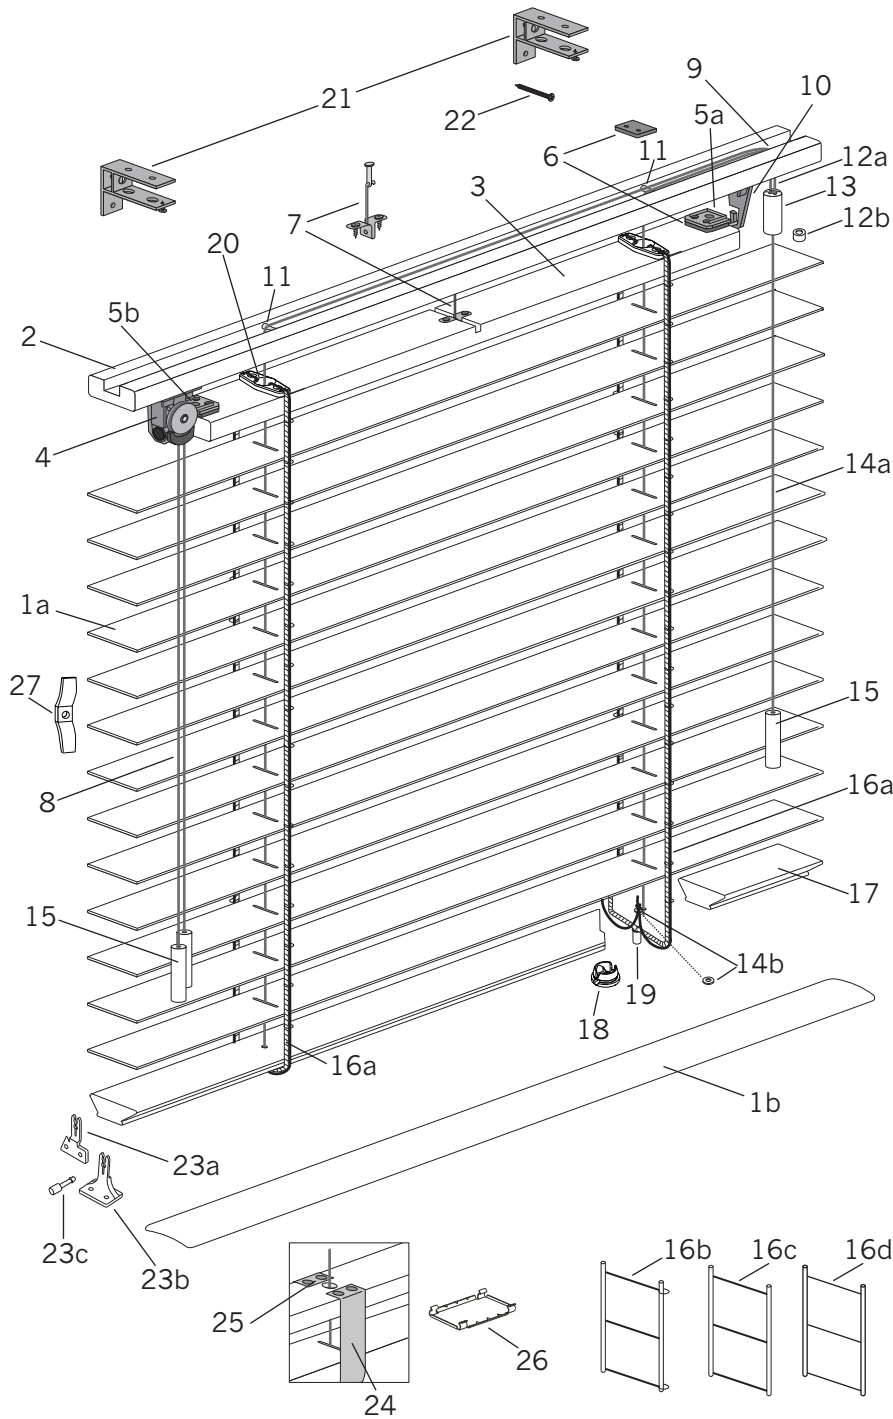

2" RetroLift™ Pulley System with Braided Ladders

Standard Parts

- 1a. Wood Slat
 - 1b. Metal Slat
 2. Headrail
 3. Tilt Rail
 4. Cord Tilter
 - 5a. Connector (Round)
 - 5b. Connectore (Square)
 6. Tilt Rail Spacer
 7. Tilt Rail Center Support*
 8. Tilt Cord D-40
 9. Cordlock
 10. Fixer (Right)
 11. Support Roller
 - 12a. Lift Cord 1.4mm
 - 12b. Cord Stop Washer
 13. Cord Stop
 - 14a. Pull Cord D-40
 - 14b. Lift Cord Grommet
 15. Tassel
 - 16a. Double Loop Cable (Woods)
 - 16b. Single Loop Cable Tape (Woods)
 - 16c. No Loop Cable Tape (Woods)
 - 16d. 2" Cable Tape Ladder (MPM)
 17. Bottom Rail
 18. Tape Button
 19. 2" Cable Tape Grommet
 20. Ladder Holder w/Wire Clips
 21. Installation Bracket
 22. Installation Screw
- * Used on blinds over 54" wide only