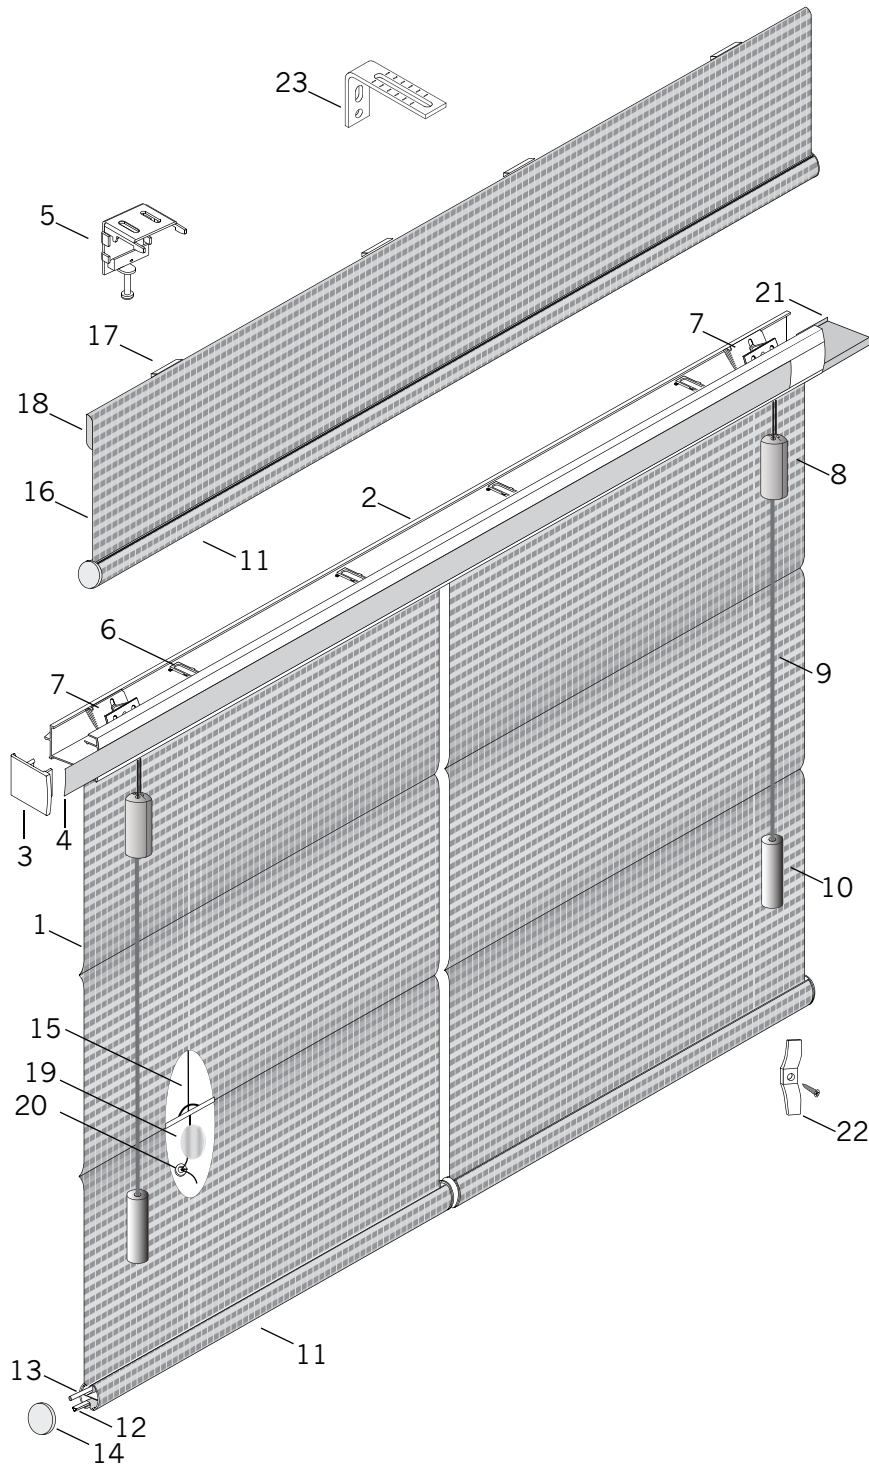

Roman Shade Two-On-One Headrail

Standard Parts

1. Fabric
2. Headrail
3. Headrail End Cap
4. Filler Strip
5. Installation Bracket
6. Cord Guide
7. Cordlock
8. Breakaway Tassel
9. Pull Cord
10. Tassel
11. Round Bottom Bar
12. Triangle Profile
13. Round Profile
14. Flat Metal End Cap
15. Lift Cord
16. Fabric Valance
17. Valance Clip
18. Wood Slat
19. Bottom Ring Connector
20. Washer
21. Headrail Insert Channel
22. Child Safety Kit

Optional Parts

23. Extension Bracket

Roman Shade Two-On-One Headrail

No.	PCN	Description
1.	RLWTxxx	Woven Textures®
2.	Headrail (16ft.)	
	PC555230	White
	PC555231	Vanilla
	PC555232	Black
	PC500859	Desert Tan
	RMC606903	Desert Gold
3.	Headrail End Cap	
	RC445088	White
	RC445089	Vanilla
	RC445082	Black
	RC400859	Desert Tan
	RC400903	Desert Gold
4.	590800882	Headrail Filler Strip
5.	Roman Shade Bracket	
	RMC632002	(2 pk) Alabaster
	RMC632048	(2 pk) Black
	RMC633002	(3 pk) Alabaster
	RMC633048	(3 pk) Black
6.	RMC600300	Cord Guide
7.	5009584000	Cordlock
*	5908564000	Cordlock Adaptor
*	5008065000	Lift Cord Separator
8.	7007736xxx	Breakaway Tassel
9.	RMC668xxx	Pull Cord
10.	Tassel	
	RC445120	Burnished Black
	RC445121	Adirondack
	RC445123	Golden Hearth
	RC445125	Eggshell
	RC468605	Sage
11.	Round Bottom Bar	
	RC418048	Black
	RC418859	Desert Tan
	RC418674	Bamboo Stalk
	RC418675	Polar White
	RC418903	Desert Gold
	RC418307	Nickel
	RC418492	Golden Brass
	RC418528	Bronze Shimmer™
12.	RC445087	Triangle Profile
13.	RC445085	Round Profile
14.	RC415xxx	Flat Metal End Cap
15.	RMC605xxx	Lift Cord
16.	NA	Fabric Valance
17.	RMC600230	Valance Clip
18.	WWC900250	Wood Slat
19.	DSRC304004	Bottom Ring Connector

20.	555019	Washer
21.	PC555225	Headrail Insert Channel
22.	2980246000	Child Safety Kit

Optional Parts:

23.	RMC600252	Extension Bracket
*	RC445341	Sewn In Hem Bar
*	RC445342	Sewn In Valance Hem Bar

Installation Instructions/Labels/Hang Tags: