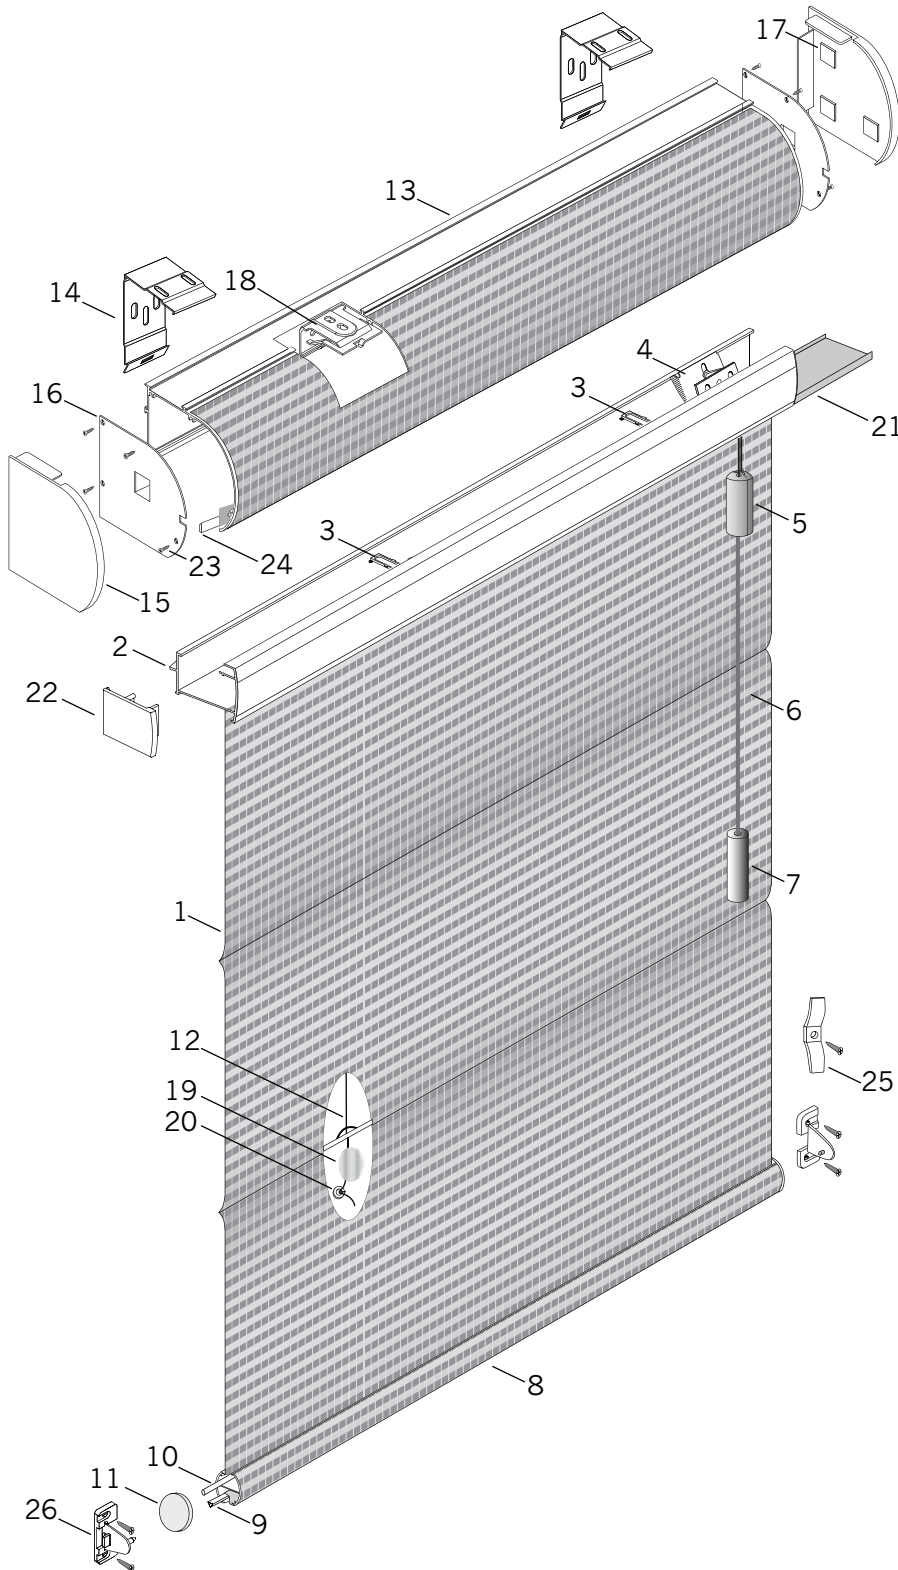

Roman Shade Cassette

Standard Parts

1. Fabric
2. Headrail
3. Cord Guide
4. Cordlock
5. Breakaway Tassel
6. Pull Cord
7. Tassel
8. Round Bottom Bar
9. Triangle Profile
10. Round Profile
11. Flat Metal End Cap
12. Lift Cord
13. Cassette Profile
14. Cassette Mounting Bracket
15. Cassette End Cap
16. End Plate
17. Glue Pad
18. Installation Bracket
19. Bottom Ring Connector
20. Washer
21. Headrail Insert Channel
22. Headrail End Cap
23. End Plate Screws
24. Cassette Wrap Components
25. Child Safety Kit