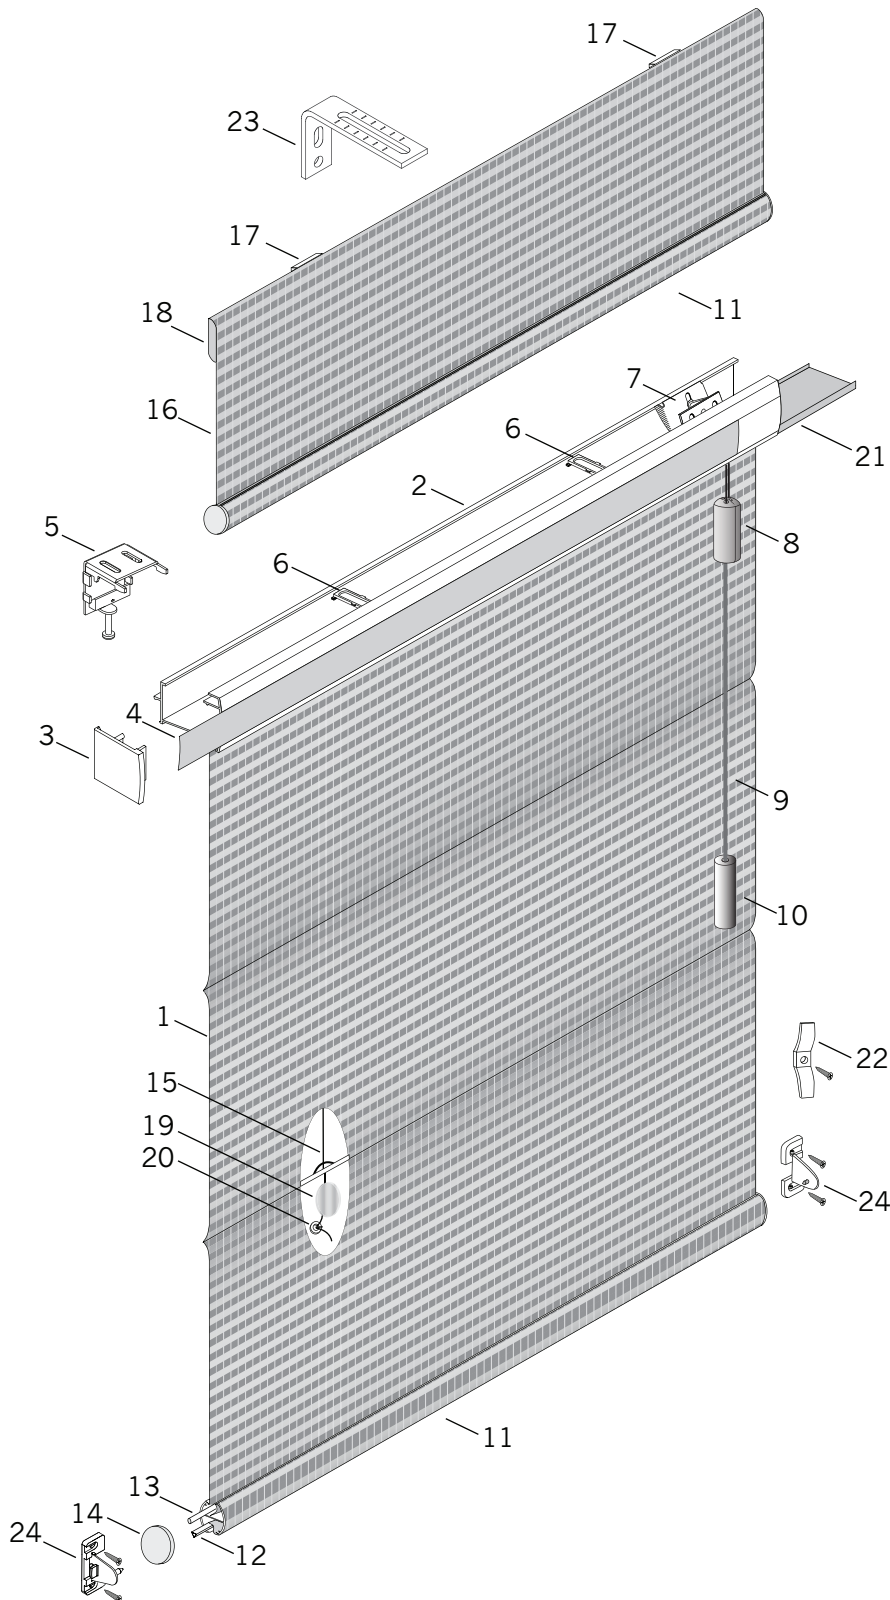

Roman Shade Standard

Standard Parts

1. Fabric
2. Headrail
3. Headrail End Cap
4. Filler Strip
5. Installation Bracket
6. Cord Guide
7. Cordlock
8. Breakaway Tassel
9. Pull Cord
10. Tassel
11. Round Bottom Bar
12. Triangle Profile
13. Round Profile
14. Flat Metal End Cap
15. Lift Cord
16. Fabric Valance
17. Valance Clip
18. Wood Slat
19. Bottom Ring Connector
20. Washer
21. Headrail Insert Channel
22. Child Safety Kit

Optional Parts

23. Extension Bracket
24. Hold-Down Bracket

Roman Shade Standard

No.	PCN	Description
1.	RLWTxxx	Woven Textures®
2.	Headrail (16ft.)	
	PC555230	White
	PC555231	Vanilla
	PC555232	Black
	PC500859	Desert Tan
	RMC606903	Desert Gold
3.	Headrail End Cap	
	RC445088	White
	RC445089	Vanilla
	RC445082	Black
	RC400859	Desert Tan
	RC400903	Desert Gold
4.	590800882	Headrail Filler Strip
5.	Roman Shade Bracket	
	RMC632002	(2 pk) Alabaster
	RMC632048	(2 pk) Black
	RMC633002	(3 pk) Alabaster
	RMC633048	(3 pk) Black
6.	RMC600300	Cord Guide
7.	5009584000	Cordlock
*	5908564000	Cordlock Adaptor
*	5008065000	Lift Cord Separator
8.	7007736xxx	Breakaway Tassel
9.	RMC668xxx	Pull Cord
10.	Tassel	
	RC445120	Burnished Black
	RC445121	Adirondack
	RC445123	Golden Hearth
	RC445125	Eggshell
	RC468605	Sage
11.	Round Bottom Bar	
	RC418048	Black
	RC418859	Desert Tan
	RC418674	Bamboo Stalk
	RC418675	Polar White
	RC418903	Desert Gold
	RC418307	Nickel
	RC418492	Golden Brass
	RC418528	Bronze Shimmer™
12.	RC445087	Triangle Profile
13.	RC445085	Round Profile
14.	RC415xxx	Flat Metal End Cap
15.	RMC605xxx	Lift Cord
16.	NA	Fabric Valance
17.	RMC600230	Valance Clip
18.	WWC900250	Wood Slat
19.	DSRC304004	Bottom Ring Connector

Installation Instructions/Labels/Hang Tags:

*	LIT888307B	Alustra® Roman Shade Installation Instructions
*	LIT888307BF	Alustra Roman Shade Installation Instructions
*	888105	Bottom Rail Warning Sticker (English/Spanish)
*	7106858000	Bottom Rail Warning Sticker (English/French)
*	7107685000	Tension Safety Device Hang Tag
*	5117000248	Alustra Carton Label