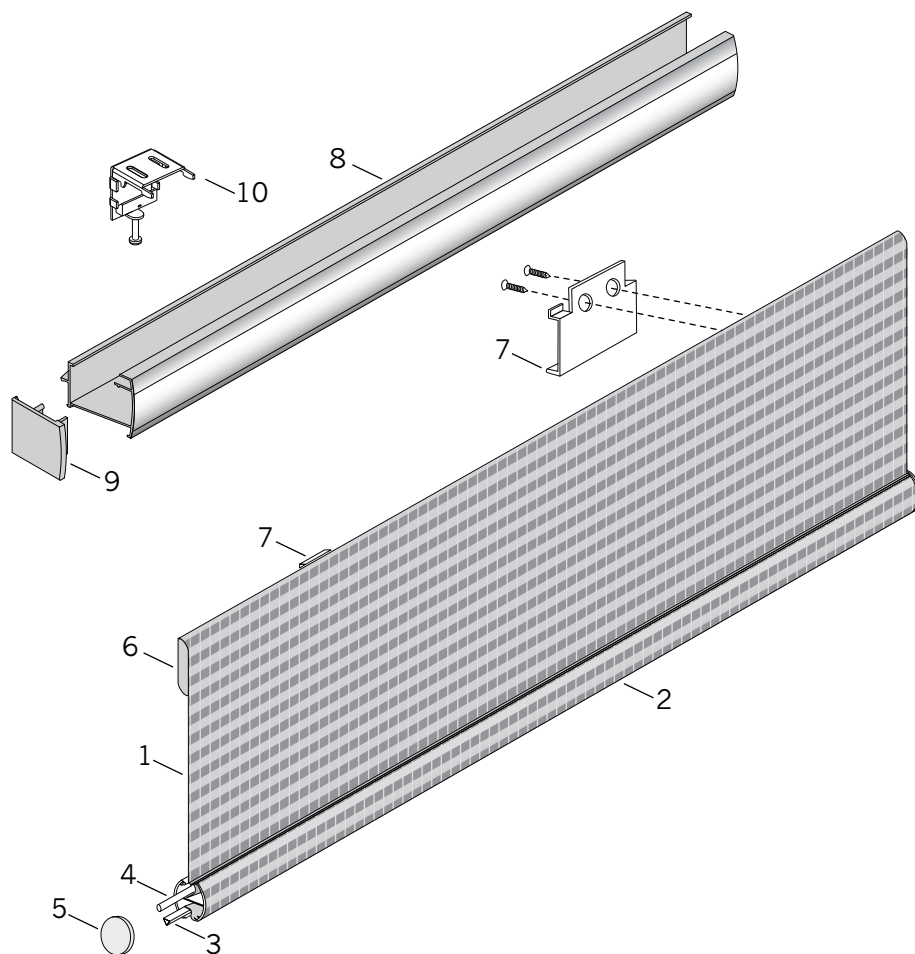

Roman Shade Valance

Standard Parts

- | | |
|-----------------------|--------------------------|
| 1. Fabric | 6. Wood Slat |
| 2. Round Bottom Bar | 7. Valance Clip |
| 3. Triangle Profile | 8. Headrail |
| 4. Round Profile | 9. Headrail End Cap |
| 5. Flat Metal End Cap | 10. Installation Bracket |

Roman Shade Valance

No.	PCN	Description	Optional Parts:
1.	RLWTxxx	Woven Textures®	* RC445342 Sewn In Valance Hem Bar
2.	Round Bottom Bar		Installation Instructions/Labels
	RC418048	Black	* LIT888307B Alustra® Roman Shade Installation Instructions
	RC418859	Desert Tan	* LIT888307BF Alustra Roman Shade Installation Instructions
	RC418674	Bamboo Stalk	* LIT888406 Alustra Traditional Roman Shade Installation Instructions
	RC418675	Polar White	* LIT888406F Alustra Traditional Roman Shade Installation Instructions (French)
	RC418903	Desert Gold	* RWC600052 Staples
	RC418307	Nickel	* WWC906882 Headrail Tape
	RC418492	Golden Brass	* 5117000248 Alustra Carton Label
	RC418528	Bronze Shimmer™	* WWC900014 Traditional OB Mount Return Right
3.	RC445087	Triangle Profile	* WWC900015 Traditional OB Mount Return Left
4.	RC445085	Round Profile	
5.	RC415xxx	Flat Metal End Cap	
6.	WWC900250	Wood Slat	
7.	RMC600230	Valance Clip	
8.	Headrail (16ft.)		
	PC555230	White	
	PC555231	Vanilla	
	PC555232	Black	
	PC500859	Desert Tan	
	RMC606903	Desert Gold	
*	Traditional Wood Headrail		
	RWC600070	Natural	
9.	Headrail End Cap		
	RC445088	White	
	RC445089	Vanilla	
	RC445082	Black	
	RC400859	Desert Tan	
	RC400903	Desert Gold	
10.	Installation Bracket		
	RMC632002	2 pack Alabaster	
	RMC632048	2 pack Black	
	RMC633002	3 pack Alabaster	
	RMC633048	3 pack Black	
*	Wood Installation Brackets		
	WWC900202	2 pack	
	WWC900203	3 pack	
*	Wood Ceiling Mount Brackets		
	WWC900214	2 pack	
	WWC900215	3 pack	

xxx = 3-digit color code

* = These items are not shown.