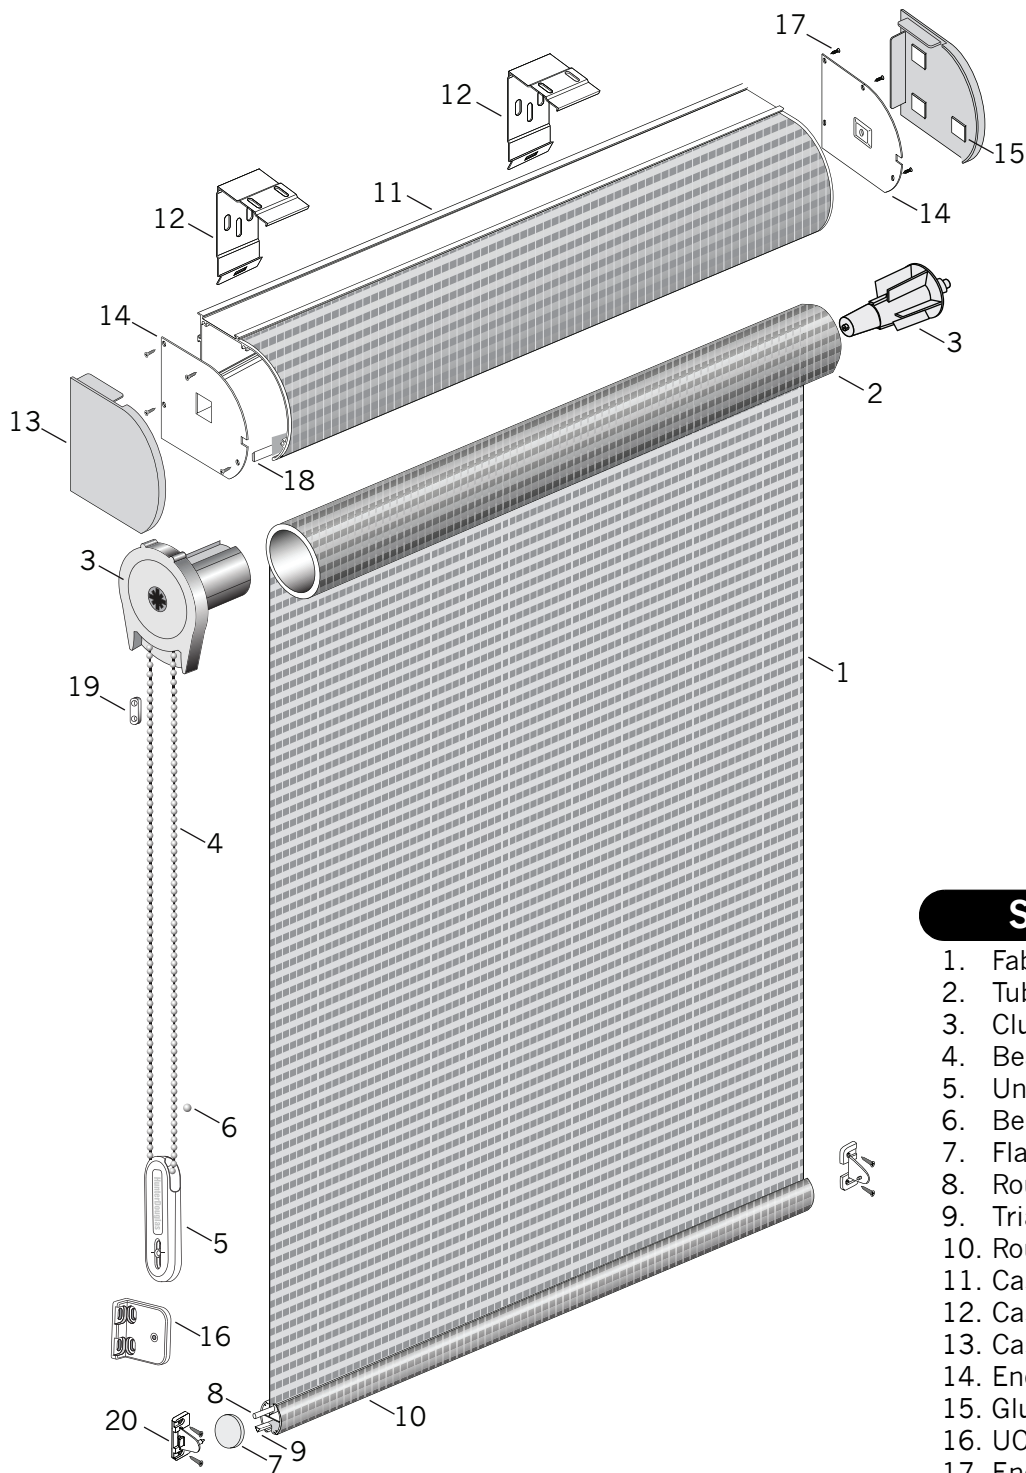

Roller Shade Cassette

Standard Parts

1. Fabric
2. Tube with Tape
3. Clutch and Spring Pin
4. Bead Chain Loop
5. Universal Cord Tensioner
6. Bead Chain Stop
7. Flat Metal End Cap
8. Round Profile
9. Triangle Profile
10. Round Bottom Bar
11. Cassette Profile
12. Cassette Mounting Brackets
13. Cassette End Cap
14. End Plate
15. Glue Pad
16. UCT Mounting Kit
17. End Plate Screws
18. Cassette Wrap Components
19. Bead Chain Connector