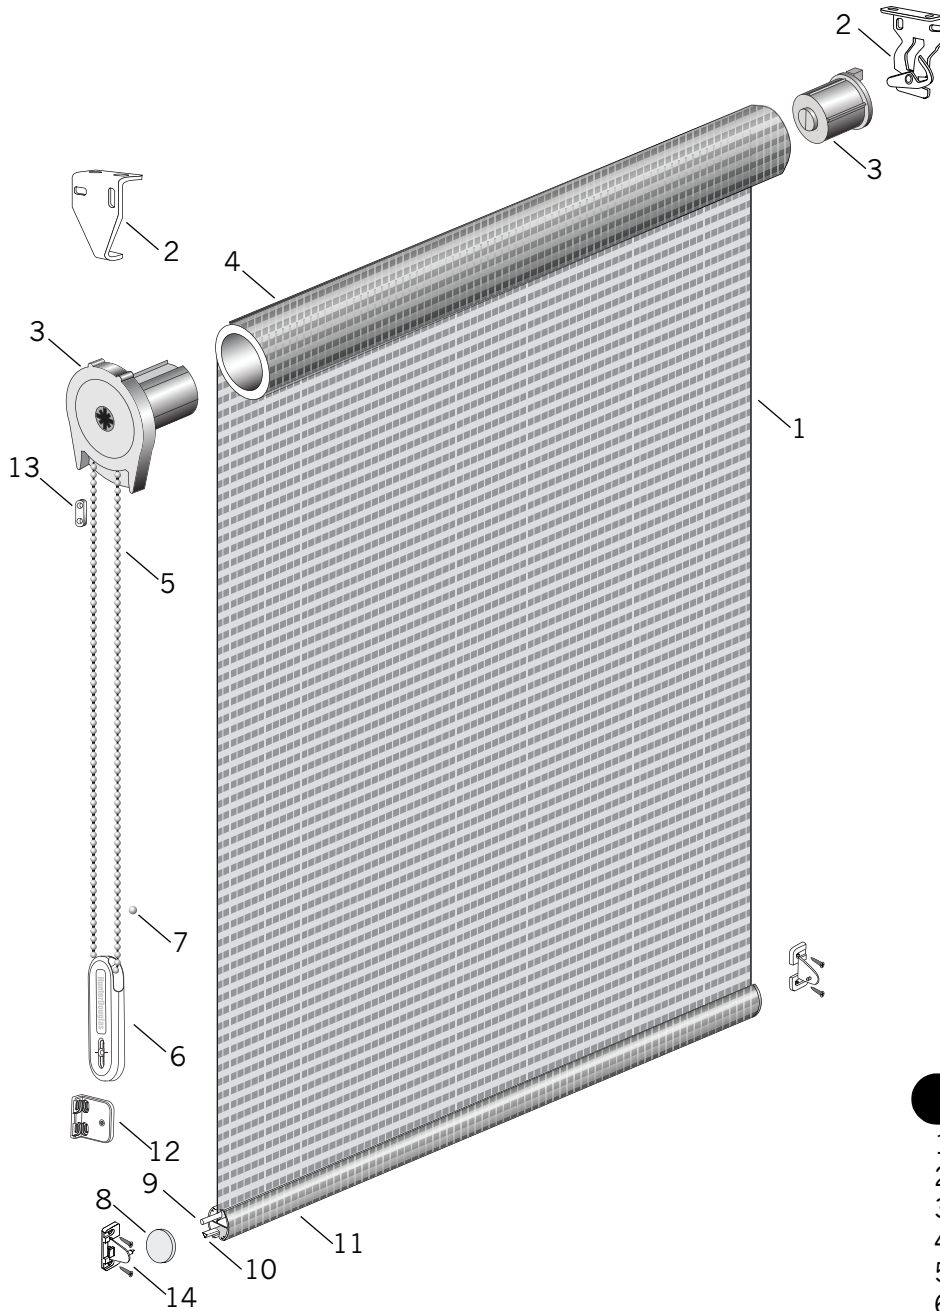

# Roller Shade Clutch

## Standard Parts

1. Fabric
2. Installation Brackets
3. Clutch And End Plug
4. Tube with Tape
5. Bead Chain Loop
6. Universal Cord Tensioner
7. Bead Chain Stop
8. Flat Metal End Cap
9. Round Profile
10. Triangle Profile
11. Round Bottom Bar
12. UCT Mounting Kit
13. Bead Chain Connector

# Roller Shade Clutch

<b>No.</b>	<b>PCN</b>	<b>Description</b>
1.	RLWTxxx	Woven Textures® Fabric
2.	Universal Mounting Bracket Kits For 1½" R16 Clutch	
	RC507785	1½" Bracket Pack (std.) White
	RC507048	1½" Bracket Pack (std.) Black
	RC508785	2" Extension Bracket Pack White
	RC508048	2" Extension Bracket Pack Black
3.	1½" Clutch and End Plug	
	444902	HD-16 Vanilla
	444899	HD-16 Black
4.	44492216	1½" Roller Tube with Tape
5.	Bead Chain Spools	
	RC458048	Ball Chain (6mm Pitch) Black
	RC458674	Ball Chain (6mm Pitch) Bamboo Stalk
	RC458675	Ball Chain (6mm Pitch) Polar White
	RC458785	Ball Chain (6mm Pitch) Aspen White
	RC458903	Ball Chain (6mm Pitch) Desert Gold
	RC133499	Ball Chain (6mm Pitch) Antique Gold
	444904	Ball Chain (6mm Pitch) Nickel (Stainless Steel)
6.	Universal Cord Tensioner	
	RC122048	Black
	RC122528	Bronze Shimmer™
	RC123785	Aspen White
	RC122674	Bamboo Stalk
	RC122859	Desert Tan
	RC122903	Desert Gold
	RC122661	White Tiara
	RC122730	Antique Gold
	RC122731	Nickel
7.	Bead Chain Stop	
	RC130000	Bead Stop (Hollow Ball) Clear
	444906	Metal Bead Stop Nickel (Stainless Steel)
	RC134499	Metal Bead Stop Antique Gold
8.	Flat Metal End Cap	
	RC415048	Black
	RC415674	Bamboo Stalk
	RC415903	Desert Gold
	RC415859	Desert Tan
	RC415675	Polar White
	RC415307	Nickel
	RC415499	Antique Gold
	RC415528	Bronze Shimmer
9.	RC445086	Round Profile
10.	RC445087	Triangle Profile