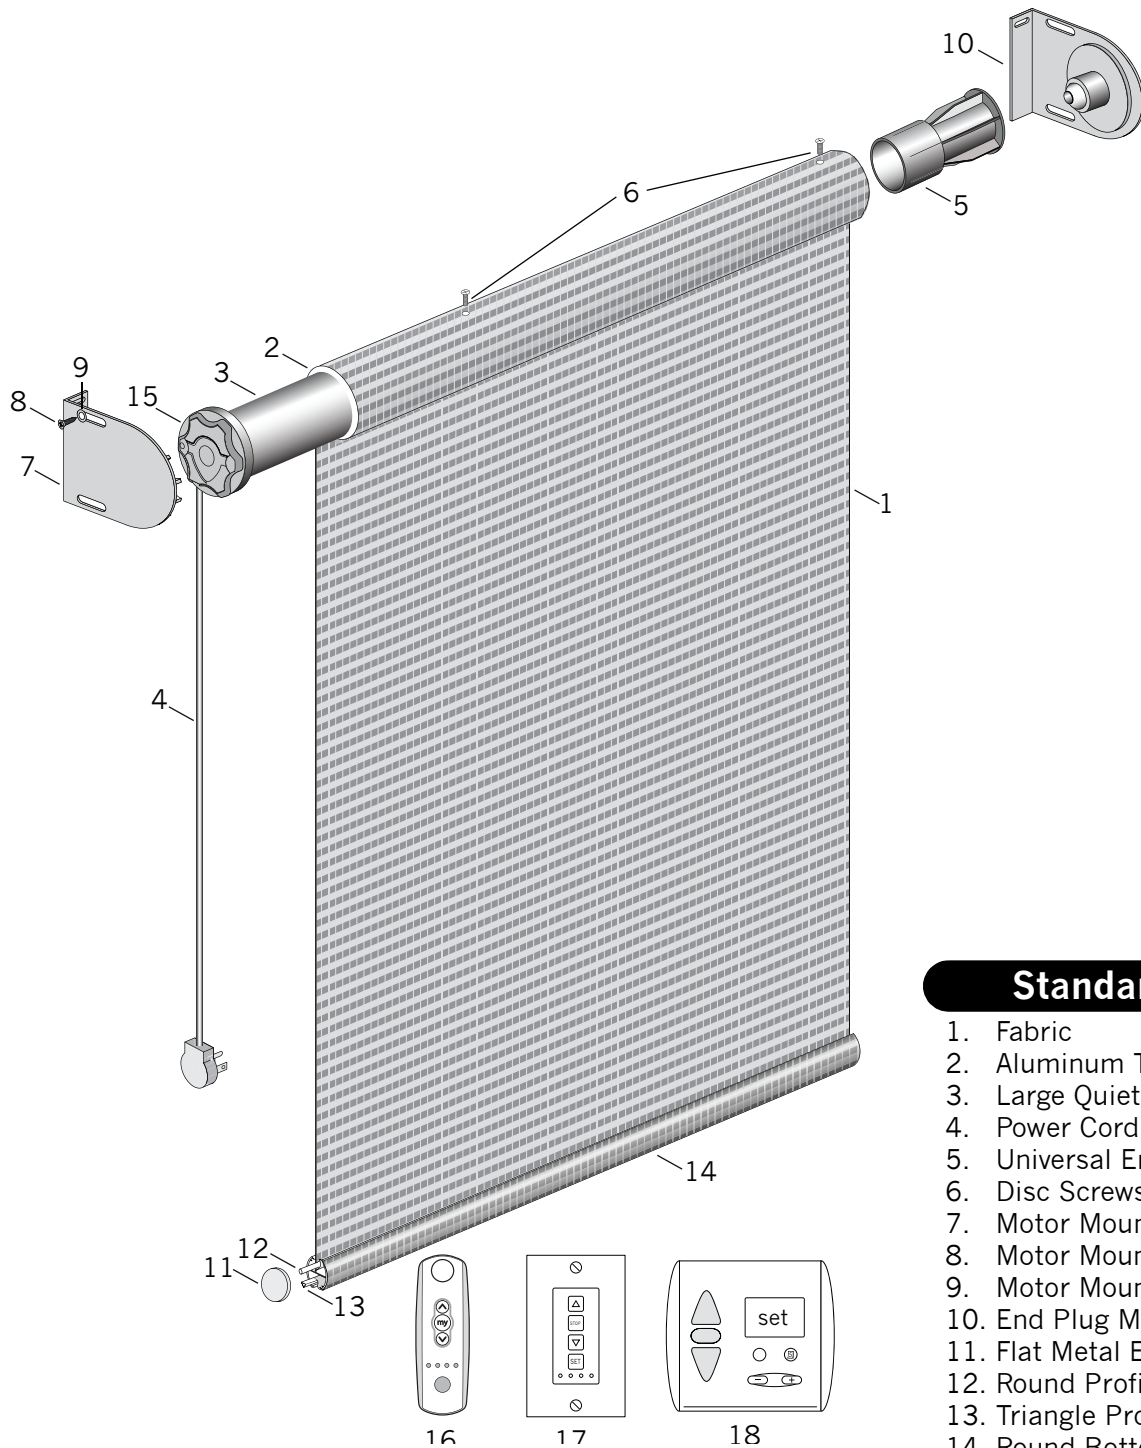

Roller Shade Standard Motorization

Standard Parts

1. Fabric
2. Aluminum Tube with Tape
3. Large Quiet Motor
4. Power Cord
5. Universal End Plug
6. Disc Screws
7. Motor Mounting Bracket
8. Motor Mount Screw
9. Motor Mount Washer
10. End Plug Mounting Bracket
11. Flat Metal End Cap
12. Round Profile
13. Triangle Profile
14. Round Bottom Bar
15. Drive Wheel