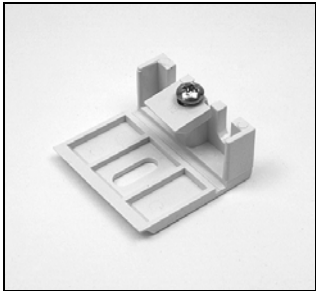

# Applause® Cordlock Additional Hardware

Installation Bracket 3/8"  
2 Brackets PCN KIT2001  
3 Brackets PCN KIT2002

Installation Bracket 3/4"  
2 Brackets PCN KIT2005  
3 Brackets PCN KIT2006

Swivel Bracket 3/8"  
PCN 2250071xxx  
(Available in colors 765 & 785)

Swivel Bracket 3/4"  
PCN 2270071xxx  
(Available in colors 765 & 785)

Spacer Block  
PCN 2930230000

Extension Bracket Kit  
PCN 2980341000

3/8" End Mount Bracket Kit  
PCN 2980338000

3/4" End Mount Bracket Kit  
PCN 2980350000