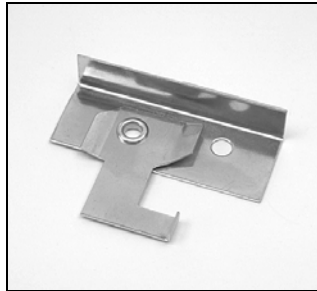

# Applause® Cordlock Additional Hardware

Installation Bracket 3/8"  
2 Brackets PCN KIT2001  
3 Brackets PCN KIT2002

Installation Bracket 3/4"  
2 Brackets PCN KIT2005  
3 Brackets PCN KIT2006

Swivel Bracket 3/8"  
PCN 2250071xxx  
(Available in colors 765 & 785)

Swivel Bracket 3/4"  
PCN 2270071xxx  
(Available in colors 765 & 785)

Spacer Block  
PCN 2930230000

Extension Bracket Kit  
PCN 2980341000

3/8" End Mount Bracket Kit  
PCN 2980338000

3/4" End Mount Bracket Kit  
PCN 2980350000