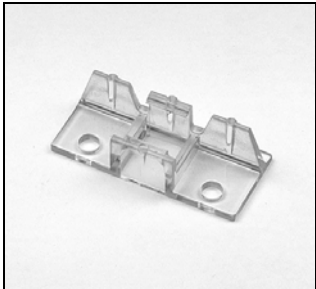

Swivel Bracket 3/4"  
PCN 2270071xxx  
(Available in colors 765 & 785)

Spacer Block  
PCN 2930230000

Extension Bracket Kit  
PCN 2980341000

3/8" End Mount Bracket Kit  
PCN 2980338000

3/4" End Mount Bracket Kit  
PCN 2980350000

Wall Mount Bracket 3/8"  
PCN 2980033000

Wall Mount Bracket 3/4"  
PCN 2980051000

Hold-Down Brackets 3/8"  
PCN 5007311000

Hold-Down Brackets 3/4"  
PCN 5007312000

Mounting Screws 6X1.5  
PCN 2980153000

Child Safety Kit  
PCN 2980246000