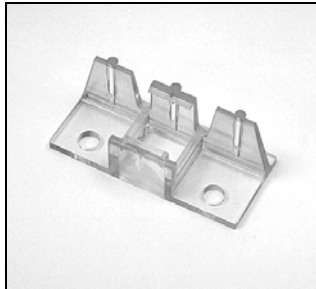

# Applause® Cordlock Additional Hardware

Installation Bracket 3/8"  
2 Brackets PCN KIT2001  
3 Brackets PCN KIT2002

Installation Bracket 3/4"  
2 Brackets PCN KIT2005  
3 Brackets PCN KIT2006

Swivel Bracket 3/8"  
PCN 2250071xxx  
(Available in colors 765 & 785)

Swivel Bracket 3/4"  
PCN 2270071xxx  
(Available in colors 765 & 785)

Spacer Block  
PCN 2930230000

Extension Bracket Kit  
PCN 2980341000

3/8" End Mount Bracket Kit  
PCN 2980338000

3/4" End Mount Bracket Kit  
PCN 2980350000

Wall Mount Bracket 3/8"  
PCN 2980033000

Wall Mount Bracket 3/4"  
PCN 2980051000

Hold-Down Brackets 3/8"  
PCN 5007311000

Hold-Down Brackets 3/4"  
PCN 5007312000

Mounting Screws 6X1.5  
PCN 2980153000

Child Safety Kit  
PCN 2980246000