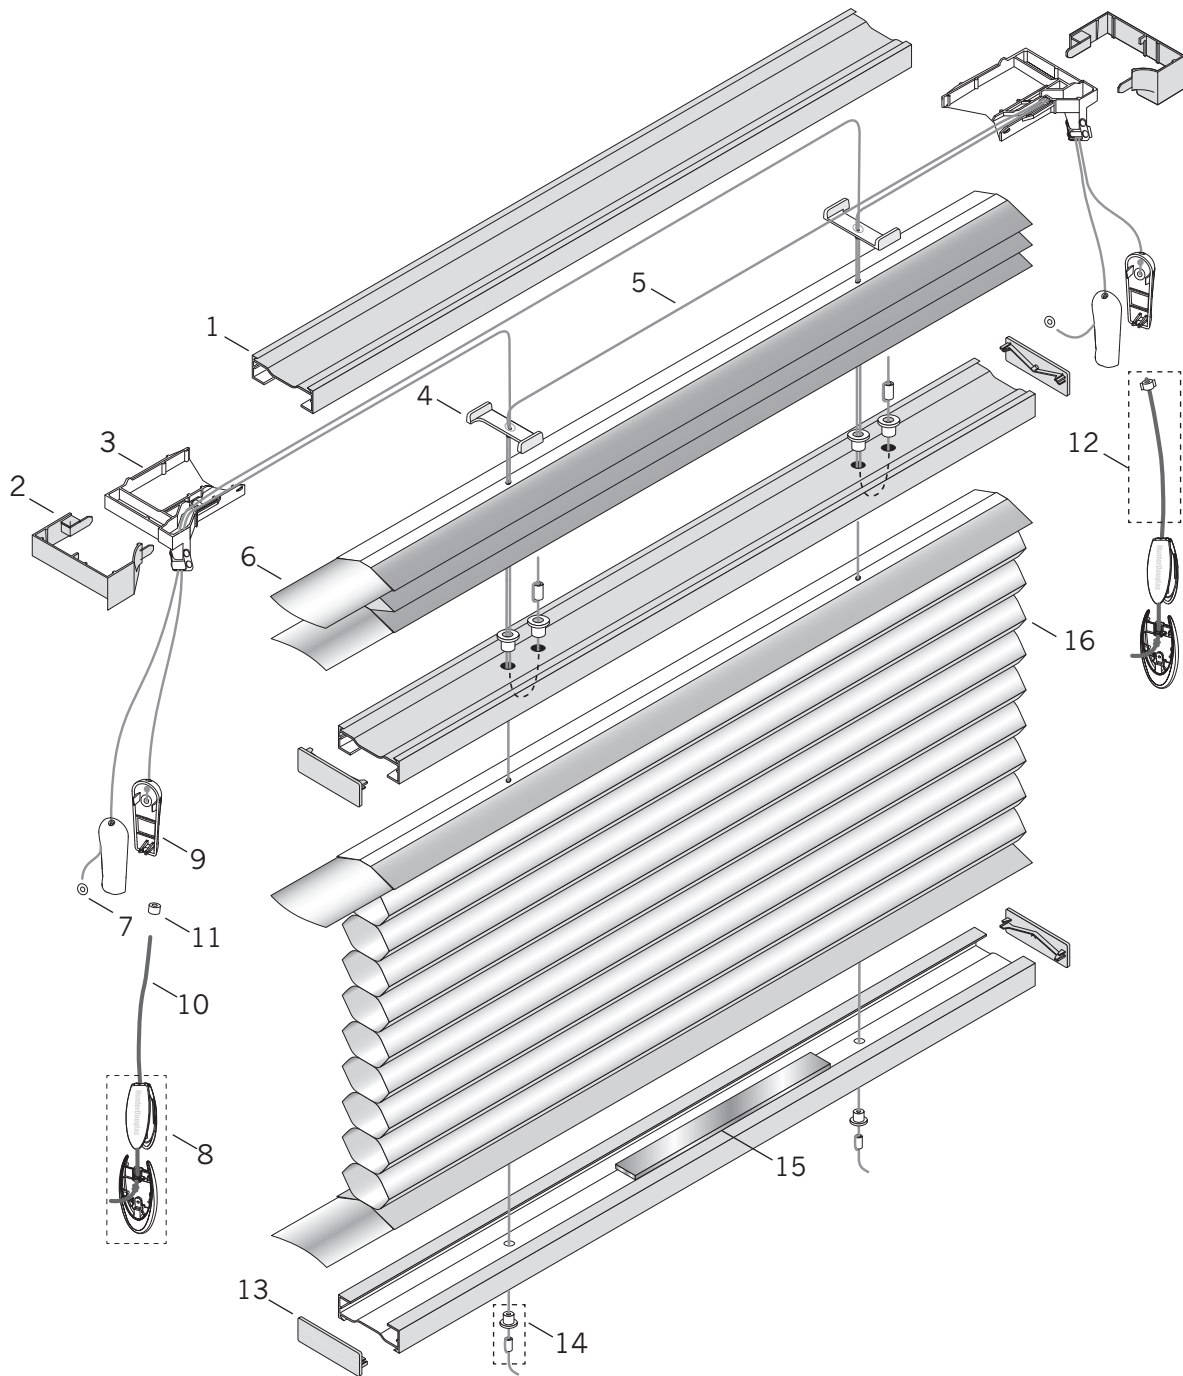

# Applause® Cordlock Top-Down/Bottom-Up

## Standard Parts

- |                         |                               |                                      |
|-------------------------|-------------------------------|--------------------------------------|
| 1. Headrail/Bottom Rail | 7. Fabric                     | 12. Tassel Cord With Collar Assembly |
| 2. Cordlock Cover       | 8. Designer Tassel            | 13. End Cap                          |
| 3. Cordlock Body        | 9. Breakaway Cord Stop Safety | 14. Pocket & Ferrule                 |
| 4. Cord Guide           | Tassel                        | 15. Rail Weight                      |
| 5. Ultrawear® Cord      | 10. Tassel Cord               | 16. Plastic Washer                   |
| 6. Filler Strip         | 11. Cord Collar               |                                      |

# Applause® Cordlock Top-Down/Bottom-Up

<b>No.</b>	<b>PCN</b>	<b>Description</b>
1.	Headrail/Center Rail/Bottom Rail 2950010xxx 2970010xxx	3/8" 3/4" & Double Honeycomb
2.	Cordlock Cover 2950075xxx 2950085xxx 2970070xxx 2970080xxx	RH (3/8") LH (3/8") RH (3/4" & Double Honeycomb) LH (3/4" & Double Honeycomb)
3.	Cordlock Body 2950094000 2950095000 2970094000 2970095000	RH (3/8") LH (3/8") RH (3/4" & Double Honeycomb) LH (3/4" & Double Honeycomb)
4.	Cord Guide 2950100000 2970300000	3/8" 3/4" and Double Honeycomb)
5.	2680000000	0.9 mm Ultrawear™ Cord
6.	Filler Strop 2954000000 2974000000	3/8" 3/4" & Double Honeycomb
7.	2930130000	Plastic Washer (2000 pcs.)
8.	Designer Tassel 2931556xxx 2931555000	Cover Base
9.	2932623xxx	Breakaway Cord Stop Safety Tassel
10.	2930320xxx	2.2 mm Tassel Cord
11.	Cord Collar 2980023000 2980023100	250 pcs. 5000 pcs.
12.	2.2 mm Tassel Cord With Collar Assembly 2931320xxx 2931360xxx	100 yds. 1000 yds.
13.	End Cap 2950020xxx 2970020xxx	3/8" 3/4" & Double Honeycomb
14.	3200155xxx	Pocket & Ferrule
15.	2982028000	Rail Weight (used only if needed)
16.	N/A	Fabric (3/8", 3/4" & Double Honeycomb)