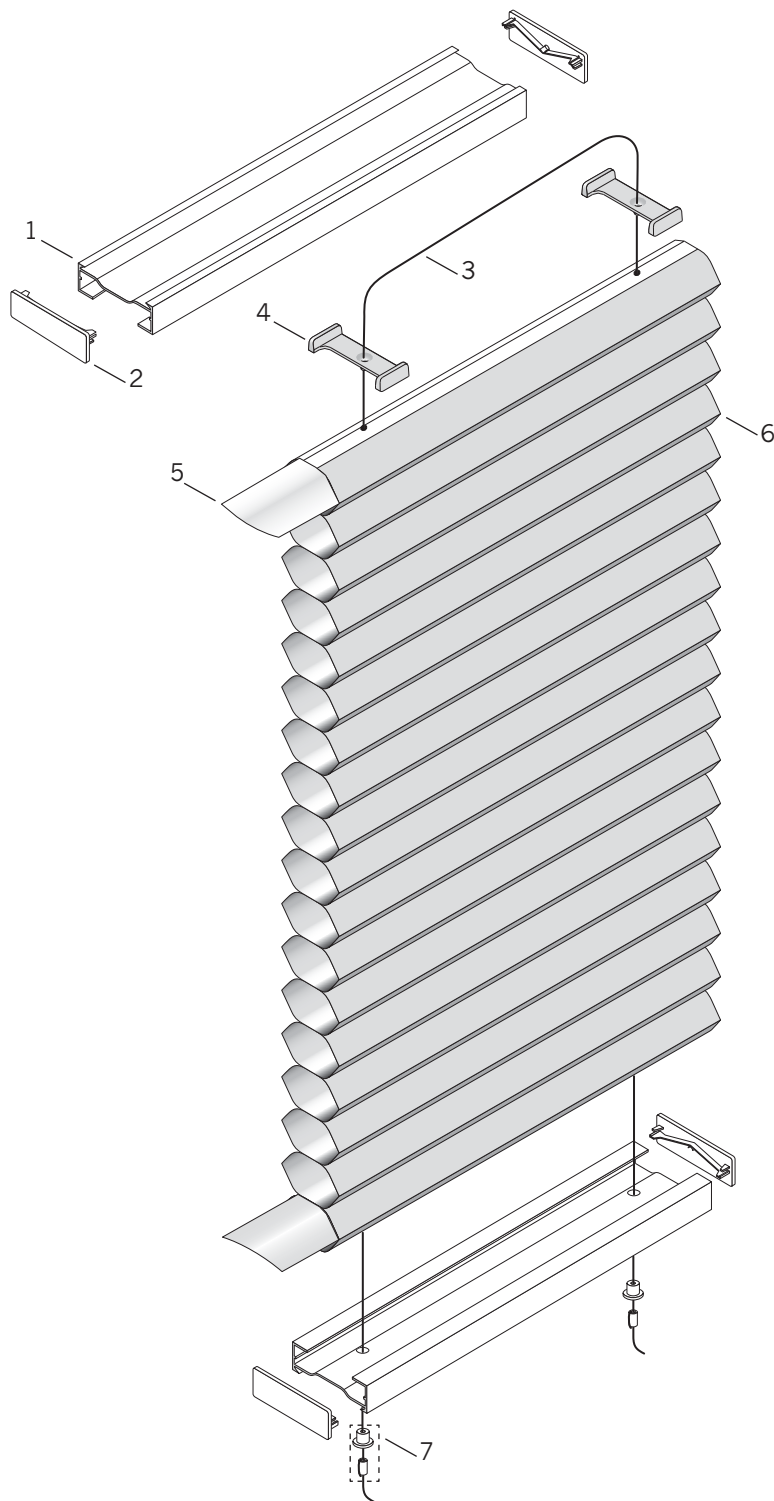

Applause® Non-Operating Sidelight

Standard Parts

- | | |
|-------------------------|---------------------|
| 1. Headrail/Bottom Rail | 4. Cord Guide |
| 2. End Cap | 5. Filler Strip |
| 3. Cord | 6. Fabric |
| | 7. Pocket & Ferrule |

Applause® Non-Operating Sidelight

No.	PCN	Description
1.	Headrail/Bottom Rail	
	2950010xxx	3/8"
	2970010xxx	3/4" & Double Honeycomb
2.	End Cap	
	2950020xxx	3/8"
	2970020xxx	3/4" & Double Honeycomb
3.	2671000xxx	0.9 mm Cord
4.	Cord Guide	
	2950100000	3/8"
	2970300000	3/4" & Double Honeycomb
5.	Filler Strip	
	2954000000	3/8"
	2974000000	3/4" & Double Honeycomb
6.	N/A	Fabric (3/8", 3/4" & Double Honeycomb)
7.	3200155xxx	Pocket & Ferrule

xxx = 3-digit color code