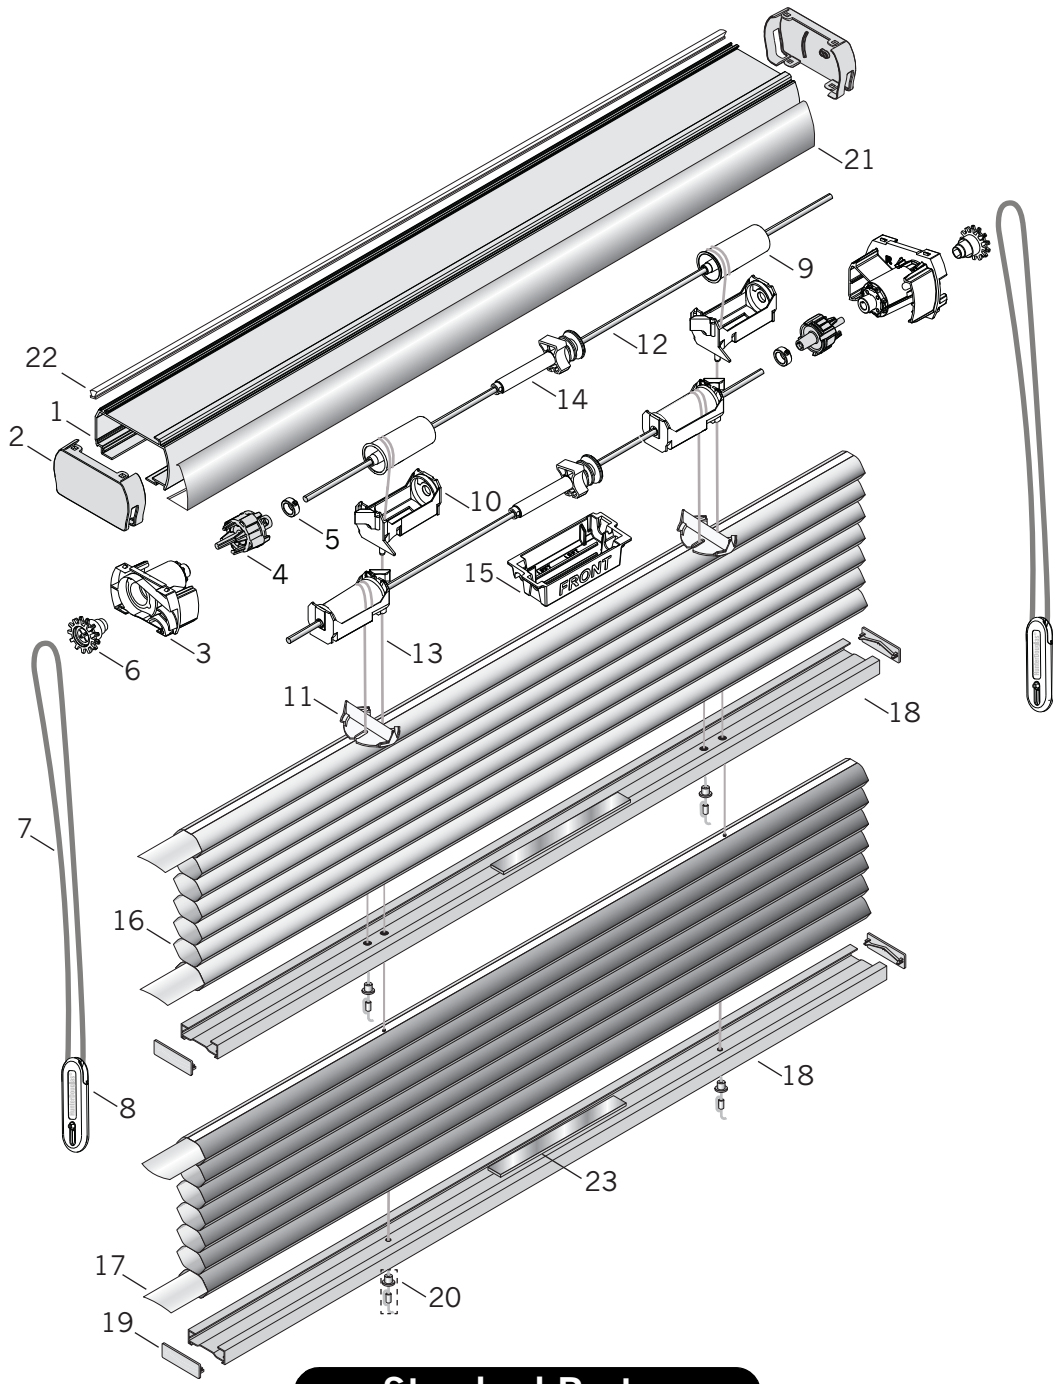

Applause® with EasyRise® - 3/8" & 3/4" DuoLite™

Standard Parts

- | | | |
|-------------------------------|---|------------------------------------|
| 1. Common Headrail | 10. Spool support | 18. Center and Bottom Rail |
| 2. Clutch Mount Cover | 11. Spool support Adaptor (For 3/4" Shades) | 19. Center and Bottom Rail End Cap |
| 3. Clutch Mount | 12. V-Shaft, Steel | 20. Pocket & Ferrule |
| 4. Gear Box Assembly, 3:1 | 13. 0.9 mm Cord | 21. Valance |
| 5. Locking Collar w/Set Screw | 14. Drop Stop Assembly | 22. Light-Block Strip |
| 6. Cord Sprocket | 15. Drop Stop Housing | 23. Rail Weight |
| 7. Cord Loop | 16. Fabric | |
| 8. Universal Cord Tensioner | 17. Filler Strip | |
| 9. Common Lift Spool | | |