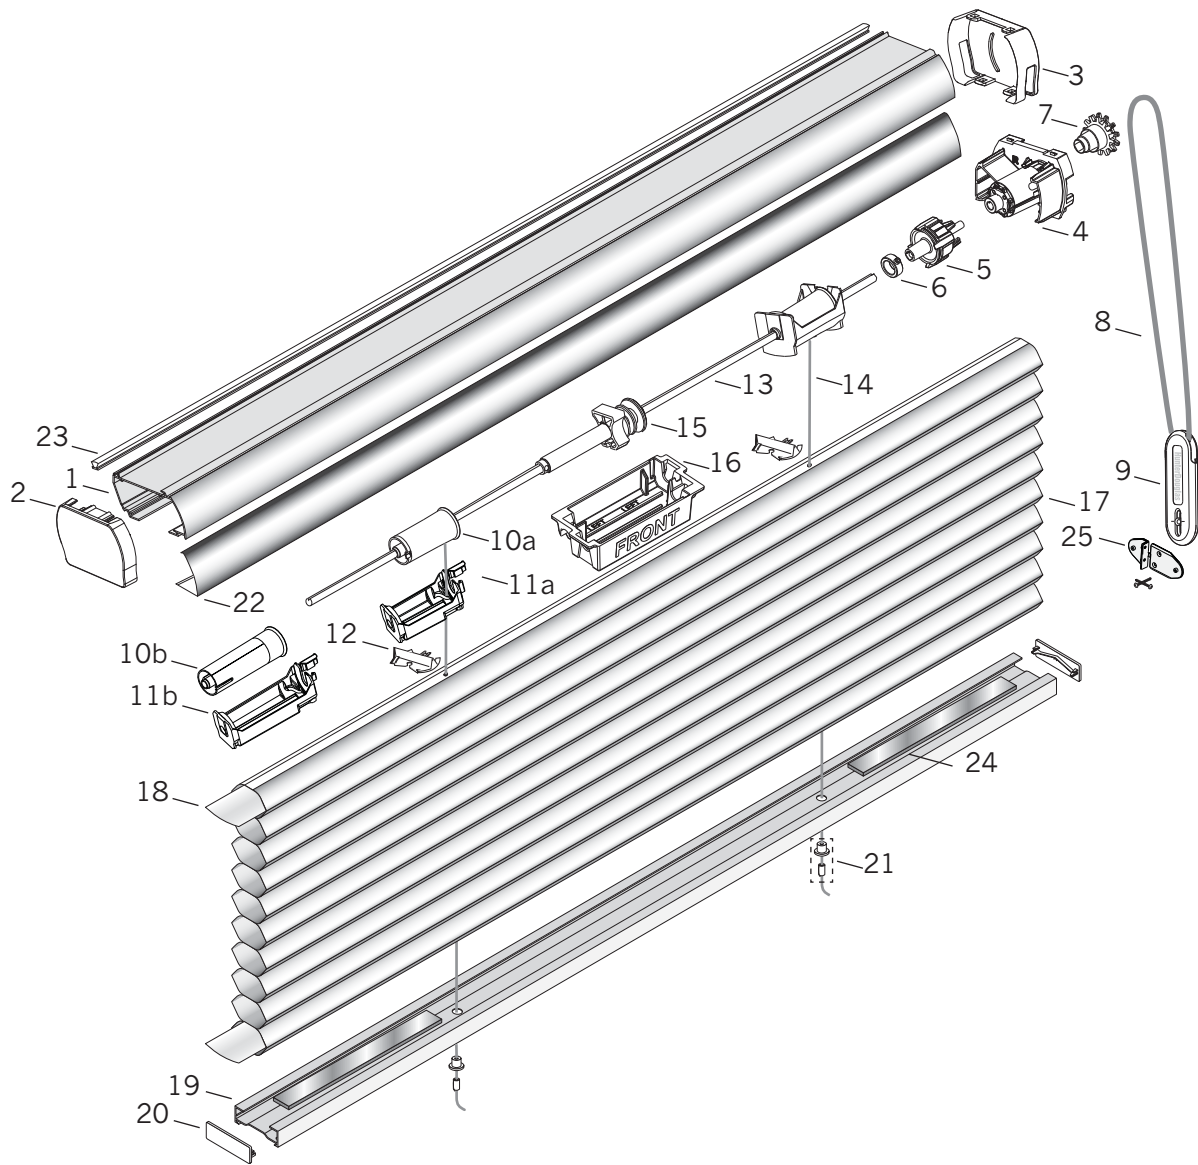

Applause® with EasyRise® - 3/8" & 3/4" Standard

Standard Parts

- | | | |
|-------------------------------|--------------------------------|--|
| 1. Headrail | 10b. Lift Spool (Long Drop) | 19. Applause® Bottom Rail |
| 2. Headrail End Cap | 11a. Spool Support (Standard) | 20. Applause Bottom Rail End Cap |
| 3. Clutch Mount Cover | 11b. Spool Support (Long Drop) | 21. Pocket & Ferrule |
| 4. Clutch Mount Assy | 12. Spool Support Adaptor | 22. Valance |
| 5. Gear Box Assembly | 13. V-Shaft | 23. Light-Block Strip |
| 6. Locking Collar w/Set Screw | 14. 0.9mm Cord | 24. Bottom Rail Weight |
| 7. Cord Sprocket | 15. Drop Stop Assembly | 25. Universal Cord Tensioner Mounting Kit (Inside/Outside) |
| 8. Cord Loop | 16. Drop Stop Housing | |
| 9. Universal Cord Tensioner | 17. Fabric | |
| 10a. Lift Spool (Standard) | 18. Filler Strip | |