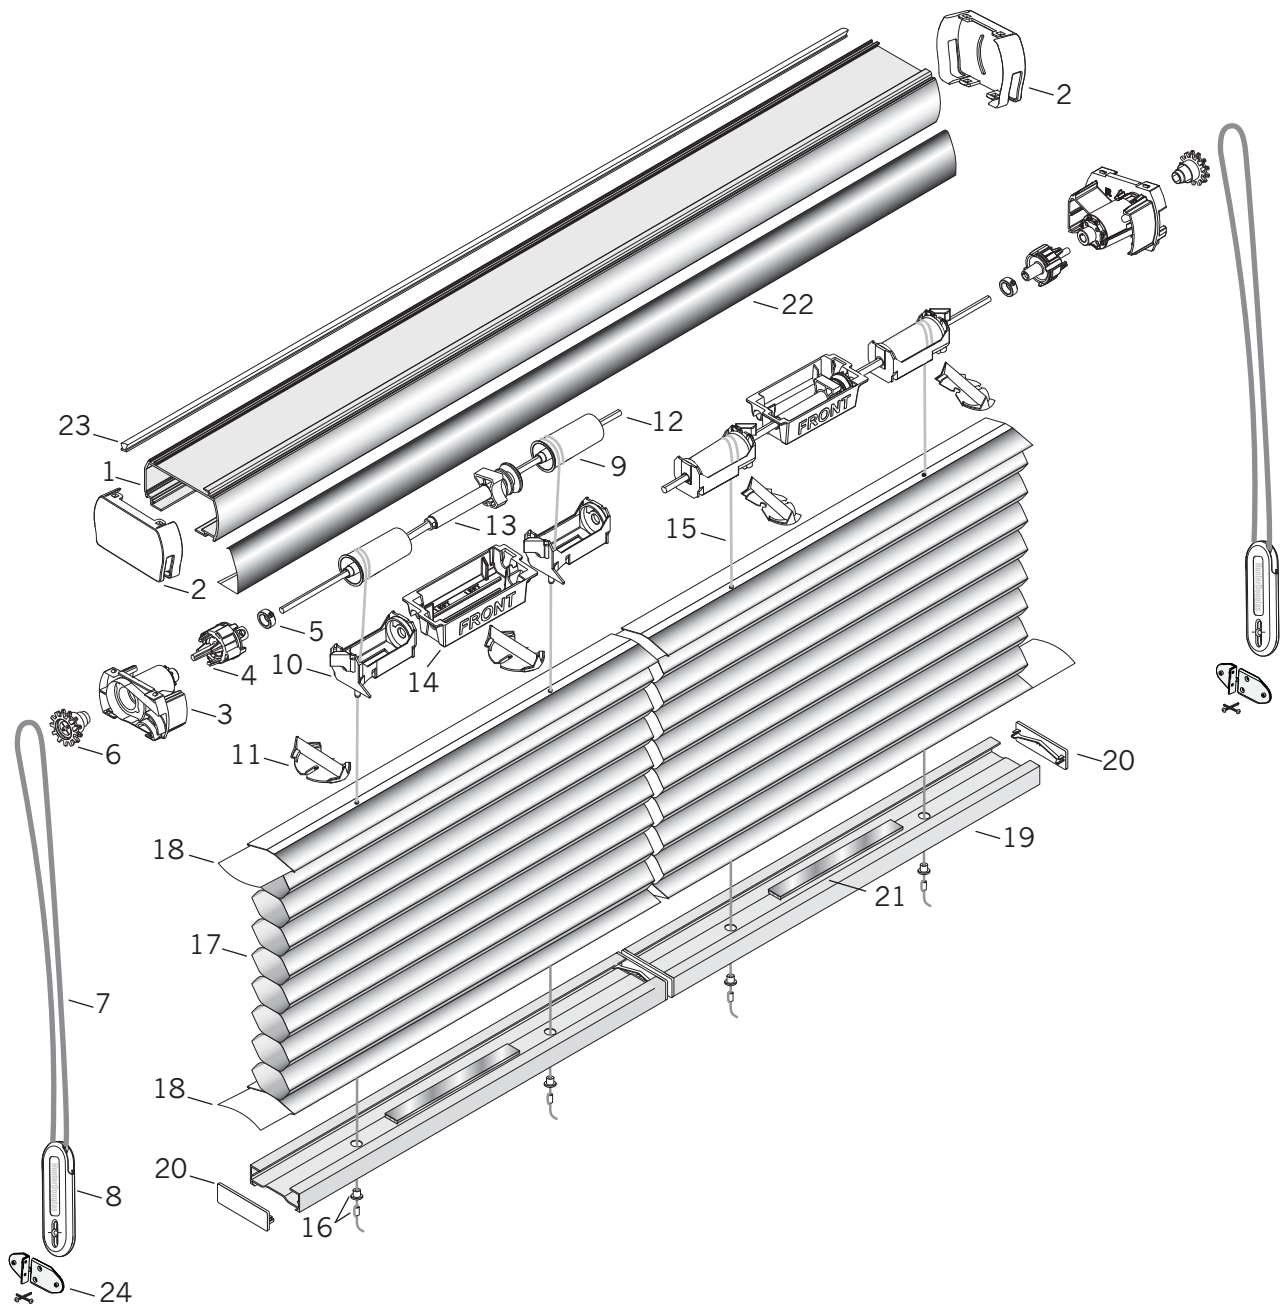

Applause® with EasyRise® - 3/8" & 3/4" 2-On-1 Headrail

Standard Parts

- | | | |
|-------------------------------|---------------------------|--|
| 1. Headrail | 10. Spool support | 19. Applause® Bottom Rail |
| 2. Clutch Mount Cover | 11. Spool Support Adaptor | 20. Applause Bottom Rail End Cap |
| 3. Clutch Mount Assy | 12. V-Shaft | 21. Bottom Rail Weight |
| 4. Gear Box Assembly | 13. Drop Stop Assembly | 22. Valance |
| 5. Locking Collar w/Set Screw | 14. Drop Stop Housing | 23. Light-Block Strip |
| 6. Cord Sprocket | 15. 0.9mm Cord | 24. Universal Cord Tensioner Mounting Kit (Inside/Outside) |
| 7. Cord Loop | 16. Pocket & Ferrule | |
| 8. Universal Cord Tensioner | 17. Fabric | |
| 9. Lift Spool | 18. Filler Strip | |