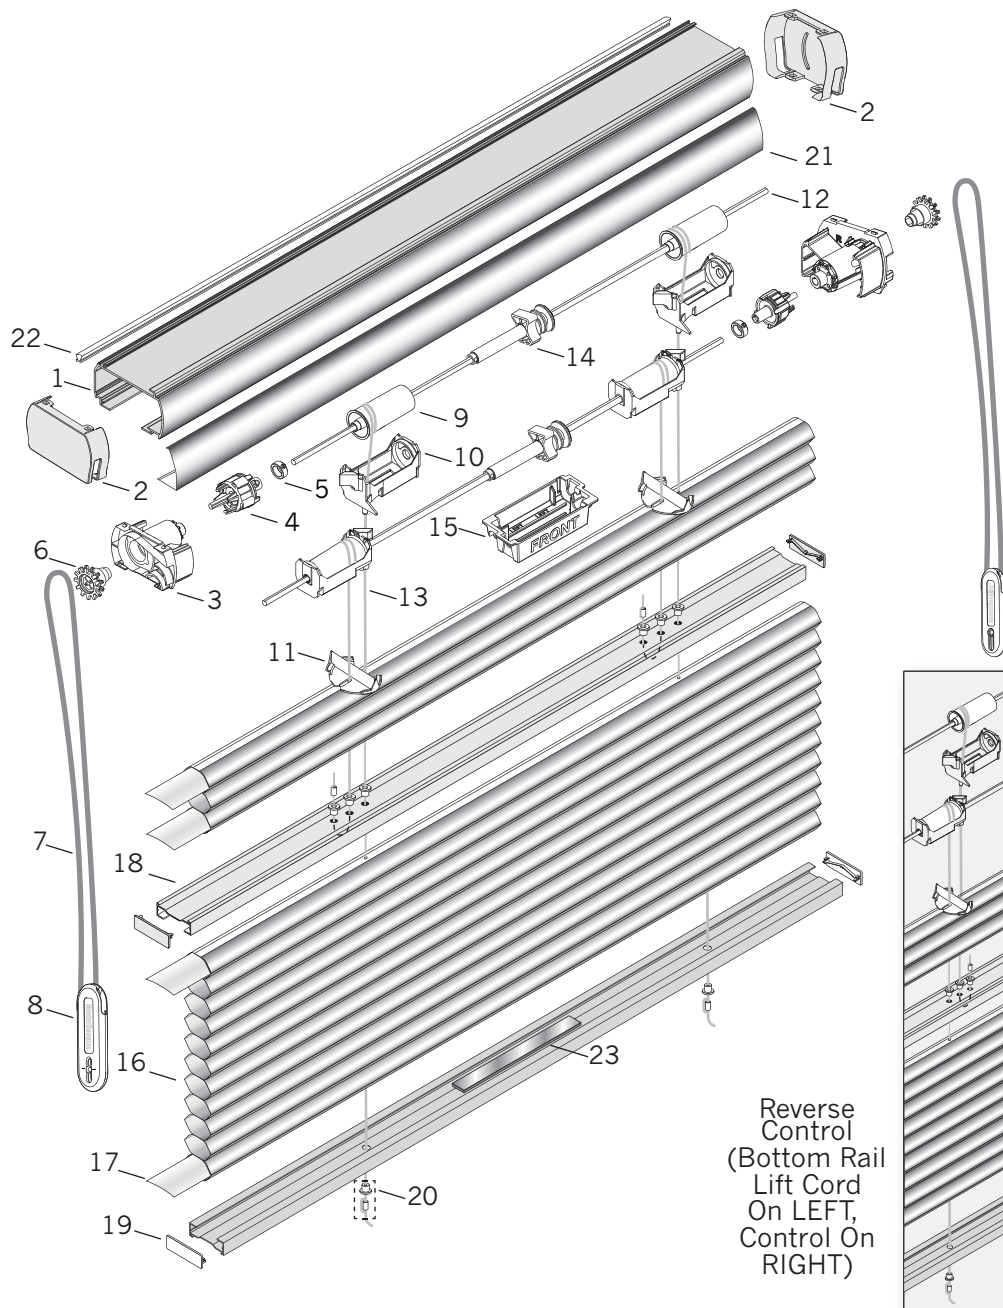

## Standard Parts

- |   |                                      |  |
|---|--------------------------------------|--|
| 1. Headrail                               | 11. Spool Support Adaptor            | 19. Applause Center and Bottom Rail End Cap                |
| 2. Clutch Mount Cover                     | 12. V-Shaft                          | 20. Pocket & Ferrule                                       |
| 3. Clutch Mount                           | 13. 0.9mm Cord                       | 21. Valance  |
| 4. Gear Box Assembly                      | 14. Drop Stop Assembly               | 22. Light-Block Strip                                      |
| 5. Locking Collar <sup>w/</sup> Set Screw | 15. Drop Stop Housing                | 23. Bottom Rail Weight                                     |
| 6. Cord Sprocket                          | 16. Fabric                           | 24. Universal Cord Tensioner Mounting Kit (Inside/Outside) |
| 7. Cord Loop                              | 17. Filler Strip                     |  |
| 8. Universal Cord Tensioner               | 18. Applause® Center and Bottom Rail |  |
| 9. Lift Spool                             |                                      |  |
| 10. Spool Support                         |                                      |  |