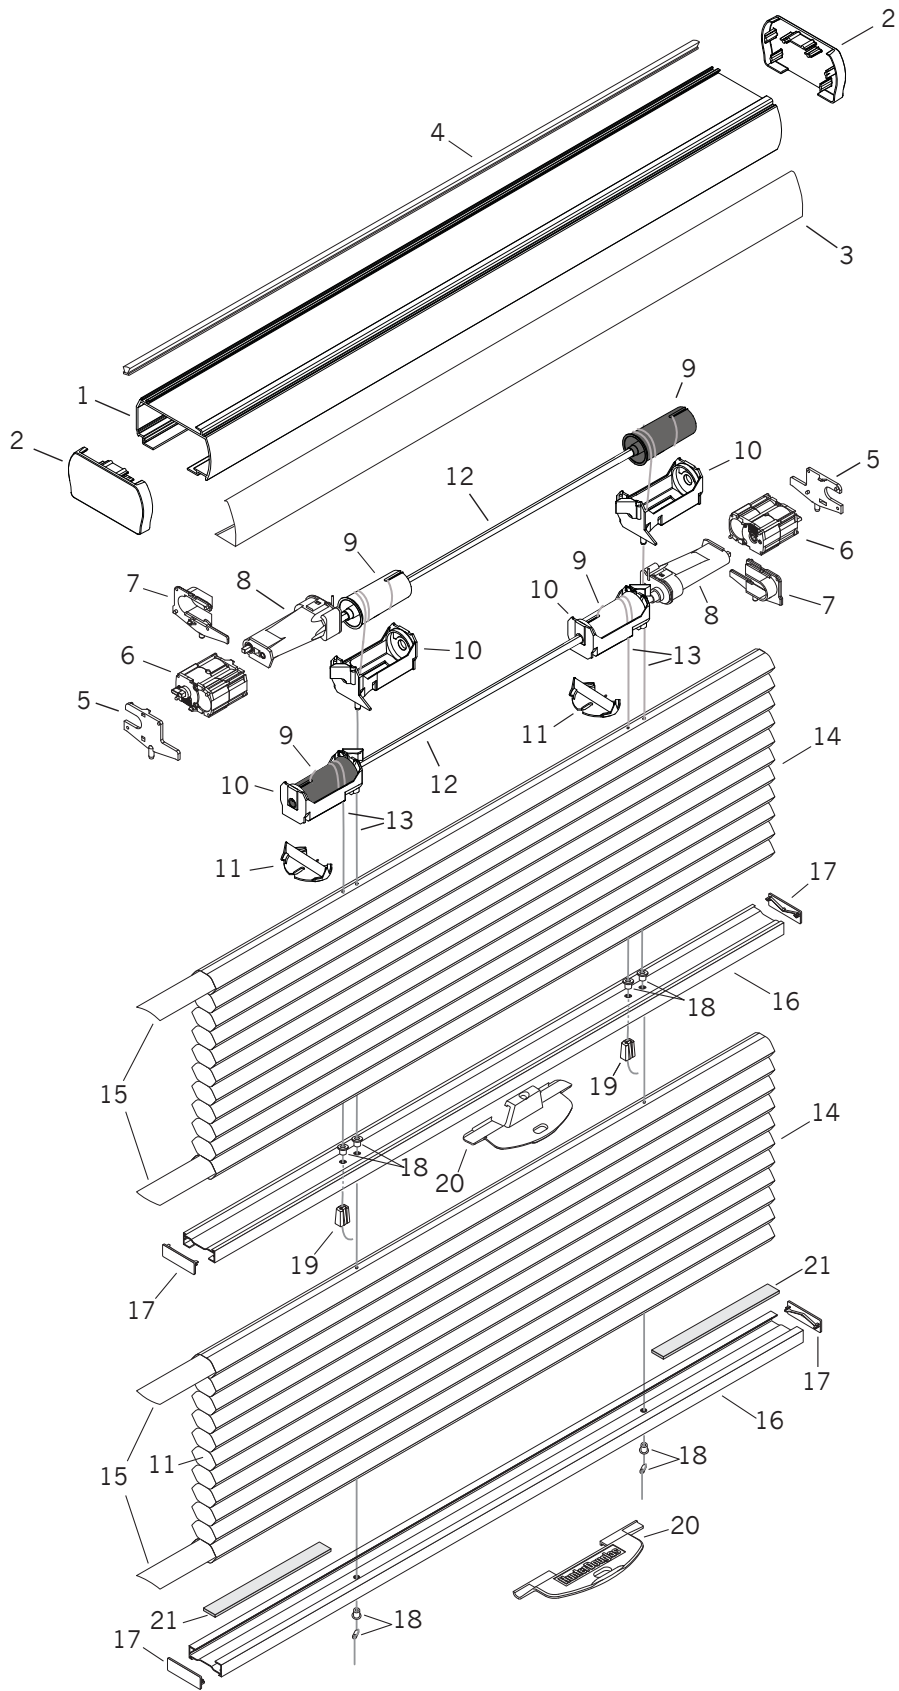

## Standard Parts

1. Common Headrail
2. Common Headrail End Cap
3. Common Headrail Valance
4. Common Headrail Light-Block Strip
5. Common Headrail Motor Support
6. LiteRise® Motor
7. LiteRise® Transmission Adaptor
8. LiteRise® Transmission
9. Common Lift Spool
10. Spool Housing
11. Spool Housing Adaptor
12. V-Shaft
13. Cord
14. Fabric
15. Filler Strip
16. Bottom Rail
17. Bottom Rail End Cap
18. Pocket & Ferrule
19. Handle
20. Rail Weight – **Optional**

## Applause® with LiteRise® - Duolite™

<b>No.</b>	<b>PCN</b>	<b>Description</b>
1.	2770002785	¾" Common Headrail
2.	2780049xxx	¾" Common Headrail End Cap, For Valance
3.	278900xxxx	Common Headrail Valance
4.	2780029000	Common Headrail Light-Block Strip
5.	2780038000	Common Headrail Motor Support
6.	7300109000	LiteRise Motor – Beige
	7300110000	LiteRise Motor – Gray
	7300111000	LiteRise Motor – Black
7.	2780043000	LiteRise Transmission Adaptor
8.	7300158000	LiteRise Transmission, Green
	7300159000	LiteRise Transmission, Blue
9.	2780034000	Common Lift Spool, Through Hole (White)
	2780072000	Common Lift Spool, Rod Stop (Black)
10.	2780033000	Spool Housing
11.	2780031000	Spool Housing Adaptor (For ¾" Shades)
12.	2110018000	V-Shaft, Fiberglass
	2770004000	V-Shaft, Steel
13.	2671000000	0.9 mm Cord
14.	N/A	¾" Applause Fabric
15.	2974000000	¾" Filler Strip
16.	2970010xxx	¾" Applause Bottom Rail
17.	2970020xxx	¾" Applause Bottom Rail End Cap
18.	3200155xxx	Pocket & Ferrule
19.	2930220000	Cord Equalizer
20.	7300341000	¾" Applause Handle
21.	2982028000	Rail Weight – <b>Optional</b>