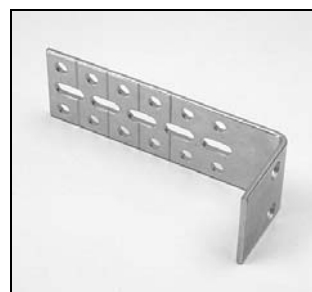

# Applause® Easy-Lifting Systems Additional Hardware

3/8" LiteRise Common Headrail Installation Bracket  
PCN 2780085785

3/4" LiteRise Common Headrail Installation Bracket  
PCN 2780086785

Mounting Screws 6X1.5  
PCN 2980153000

LiteRise Common Headrail Spacer Block  
PCN 2780087785

Hold-Down Brackets 3/8"  
PCN 5007311000

Hold-Down Brackets 3/4"  
PCN 5007312000

Extension Bracket  
PCN 2930340000

LiteRise® Bracket Shim  
PCN 5908237000

LiteRise® 3/4" Handle  
PCN 7300341000

LiteRise® 3/8" Handle  
PCN 7300380000

Extension Pole Cap for LiteRise®  
PCN 7300138000

Extension Pole for LiteRise®  
PCN 7300137000