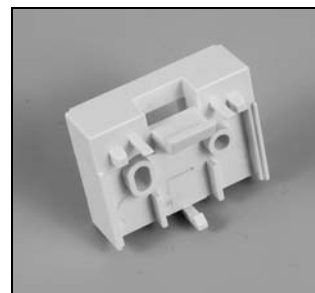

# Applause® Easy-Lifting Systems Additional Hardware

3/8" LiteRise Common Headrail Installation Bracket  
PCN 2780085785

3/4" LiteRise Common Headrail Installation Bracket  
PCN 2780086785

Mounting Screws 6X1.5  
PCN 2980153000

LiteRise Common Headrail Spacer Block  
PCN 2780087785

Hold-Down Brackets 3/8"  
PCN 5007311000

Hold-Down Brackets 3/4"  
PCN 5007312000

Extension Bracket  
PCN 2930340000

LiteRise® Bracket Shim  
PCN 5908237000