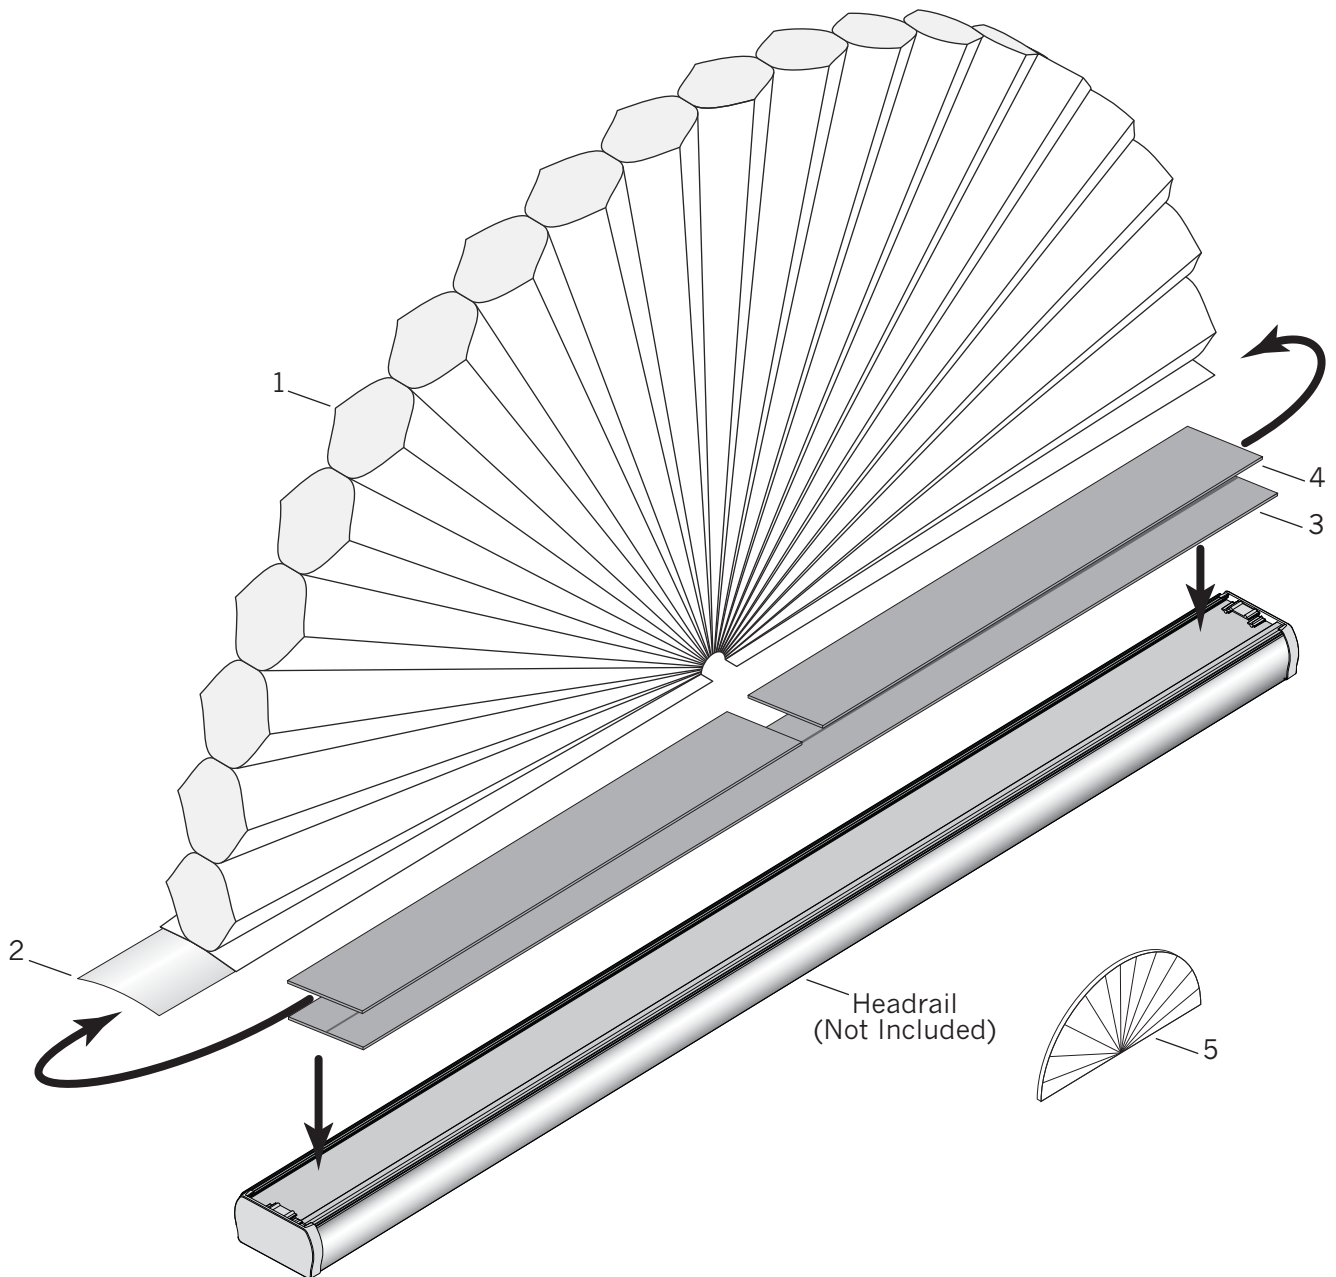

Applause® Palladian Arch

Applause® Palladian Arch

No.	PCN	Description
1.	N/A	Fabric
2.	Filler Strip	
	2954000000	3/8"
	2974000000	3/4"
3.	2970035000	3/4" Magnet Strip with Foam
4.	2970034000	3/4" Magnet Strip
5.	2980247000	Applause® Disc Arch Cover (painted to match fabric color)