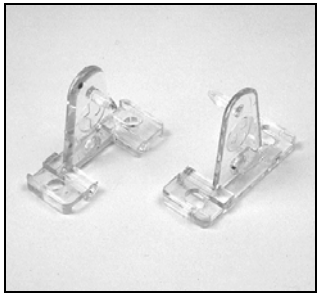

Applause® Easy-Lifting Systems Additional Hardware

3/8" Installation Bracket
PCN 3400453000

3/4" Installation Bracket
PCN 2780176000

Mounting Screws 6X1.5
PCN 2980153000

LiteRise Common Headrail
Spacer Block
PCN 2780139785

Hold-Down Brackets 3/8"
PCN 5007311000

Hold-Down Brackets 3/4"
PCN 5007312000

Extension Bracket
PCN 2930340000

LiteRise® Bracket Shim
PCN 5908237000

Extension Pole Cap
PCN 7300138000

LiteRise Handle, 3/8",
PCN 7300380XXX

LiteRise Handle, 3/4"
PCN 7300341XXX

Hunter Douglas Warranty
Registration Card
PCN 7109933000

Extension Pole
PCN 7300137000

Duetto® Applause® LiteRise
with TrimKit IOC
PCN 5109548000

LiteRise® Standard IOC
PCN 5109539000