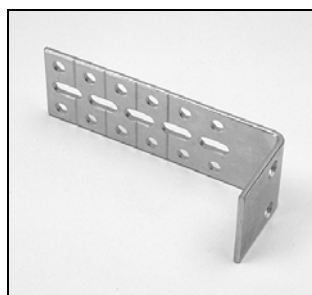

Applause® Easy-Lifting Systems Additional Hardware

3/8" Installation Bracket
PCN 3400453000

3/4" Installation Bracket
PCN 2780176000

Mounting Screws 6X1.5
PCN 2980153000

LiteRise Common Headrail
Spacer Block
PCN 2780139785

Hold-Down Brackets 3/8"
PCN 5007311000

Hold-Down Brackets 3/4"
PCN 5007312000

Extension Bracket
PCN 2930340000

LiteRise® Bracket Shim
PCN 5908237000

Extension Pole Cap
PCN 7300138000

LiteRise Handle, 3/8",
PCN 7300380XXX