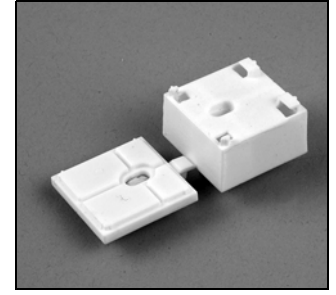

Applause® Easy-Lifting Systems Additional Hardware

3/8" Installation Bracket
PCN 3400453000

3/4" Installation Bracket
PCN 2780176000

Mounting Screws 6X1.5
PCN 2980153000

LiteRise Common Headrail
Spacer Block
PCN 2780139785

Hold-Down Brackets 3/8"
PCN 5007311000

Hold-Down Brackets 3/4"
PCN 5007312000

Extension Bracket
PCN 2930340000

LiteRise® Bracket Shim
PCN 5908237000

Extension Pole Cap
PCN 7300138000

LiteRise Handle, 3/8",
PCN 7300380XXX