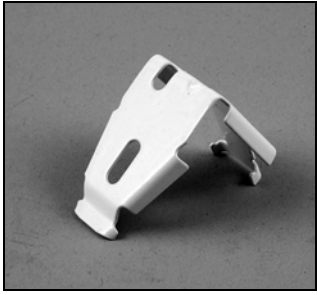

Applause® Easy-Lifting Systems Additional Hardware

3/8" Installation Bracket
PCN 3400453000

3/4" Installation Bracket
PCN 2780176000

Mounting Screws 6X1.5
PCN 2980153000

LiteRise Common Headrail
Spacer Block
PCN 2780139785

Hold-Down Brackets 3/8"
PCN 5007311000

Hold-Down Brackets 3/4"
PCN 5007312000

Extension Bracket
PCN 2930340000

LiteRise® Bracket Shim
PCN 5908237000

Extension Pole Cap
PCN 7300138000

LiteRise Handle, 3/8",
PCN 7300380XXX