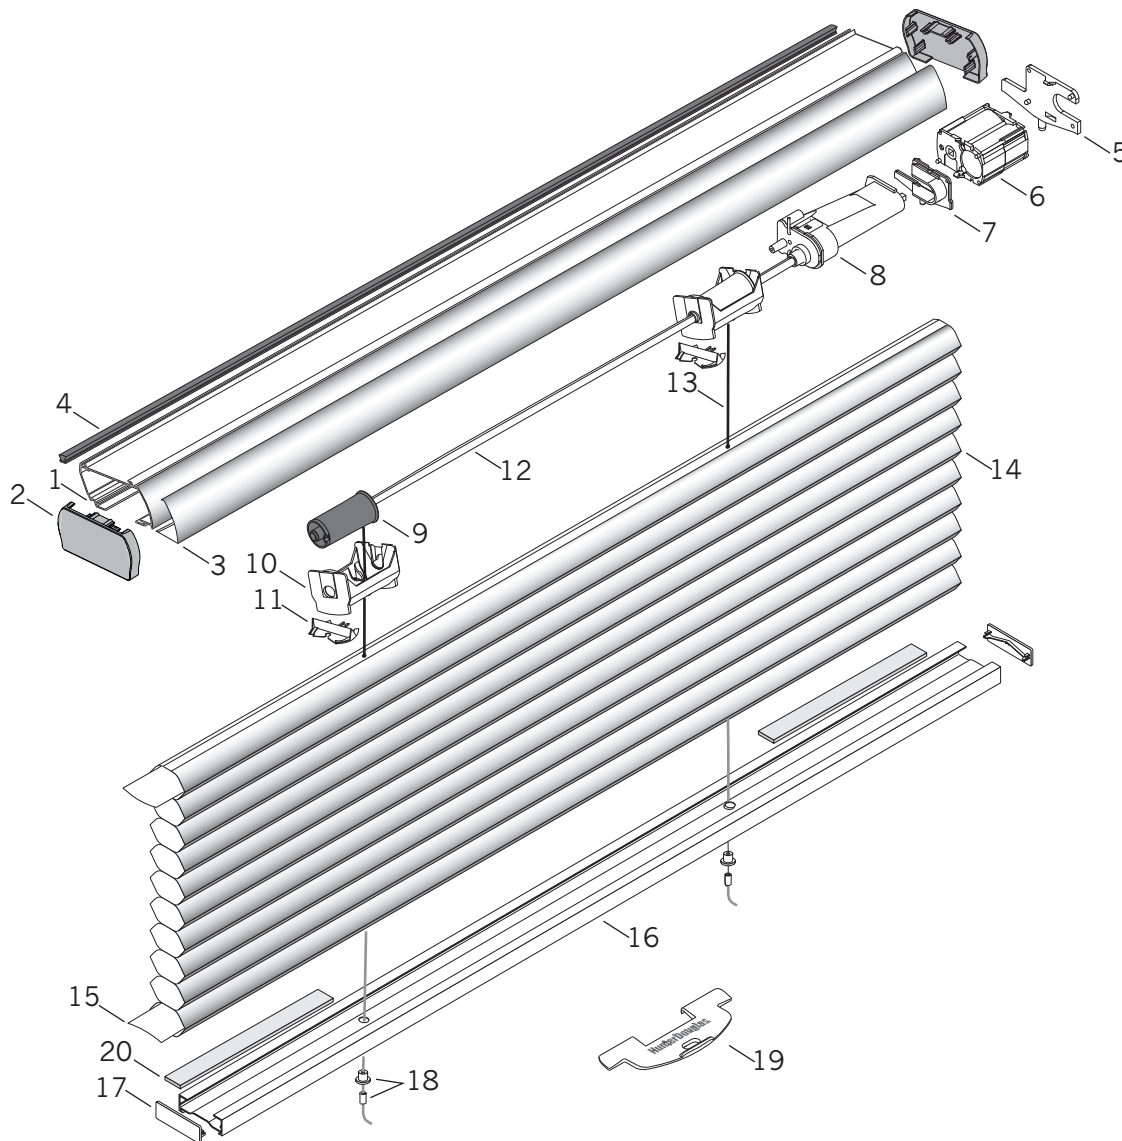

Applause® with LiteRise® - Standard Rectangular

Standard Parts

- | | | |
|--------------------------------------|-----------------------------------|-----------------------------------|
| 1. Common Headrail | 7. LiteRise® Transmission Adaptor | 15. Filler Strip |
| 2. Common Headrail End Cap | 8. LiteRise® Transmission | 16. Bottom Rail |
| 3. Common Headrail Valance | 9. Common Lift Spool | 17. Bottom Rail End Cap |
| 4. Common Headrail Light-Block Strip | 10. Spool Housing | 18. Pocket & Ferrule |
| 5. Common Headrail Motor Support | 11. Spool Housing Adaptor | 19. Handle |
| 6. LiteRise® Motor | 12. V-Shaft | 20. Rail Weight - Optional |
| | 13. Cord | |
| | 14. Fabric | |

Applause® with LiteRise® - Standard Rectangular

No.	PCN	Description
1.	Common Headrail	
	2770001785	3/8"
	2770002785	3/4"
2.	Common Headrail End Cap, For Valance	
	2780048xxx	3/8"
	2780049xxx	3/4"
3.	278900xxxx	Common Headrail Valance
4.	2780029000	Common Headrail Light-Block Strip
5.	2780038000	Common Headrail Motor Support
6.	LiteRise Motor	
	7300109000	Beige
	7300110000	Gray
	7300111000	Black
7.	2780043000	LiteRise Transmission Adaptor
8.	LiteRise Transmission	
	7300158000	Green
	7300159000	Blue
9.	Common Lift Spool	
	2780034000	Through Hole (White)
	2780072000	Rod Stop (Black)
10.	2780033000	Spool Housing
11.	2780091000	Spool Housing Adaptor (For 3/4" Shades)
12.	V-Shaft	
	2110018000	Fiberglas
	2770004000	V-Shaft, Steel
13.	2671000000	0.9 mm Cord
14.	N/A	3/8" OR 3/4" Fabric
15.	Filler Strip	
	2954000000	3/8"
	2974000000	3/4" Filler Strip
16.	Applause Bottom Rail	
	2950010xxx	3/8"
	2970010xxx	3/4"
17.	Applause BottomRail End Cap	
	2950020xxx	3/8"
	2970020xxx	3/4"
18.	3200155xxx	Pocket & Ferrule
19.	Applause Handle	
	730038xxx	3/8"
	7300341xxx	3/4"
20.	2982028000	Rail Weight – Optional

xxx = 3-digit color code