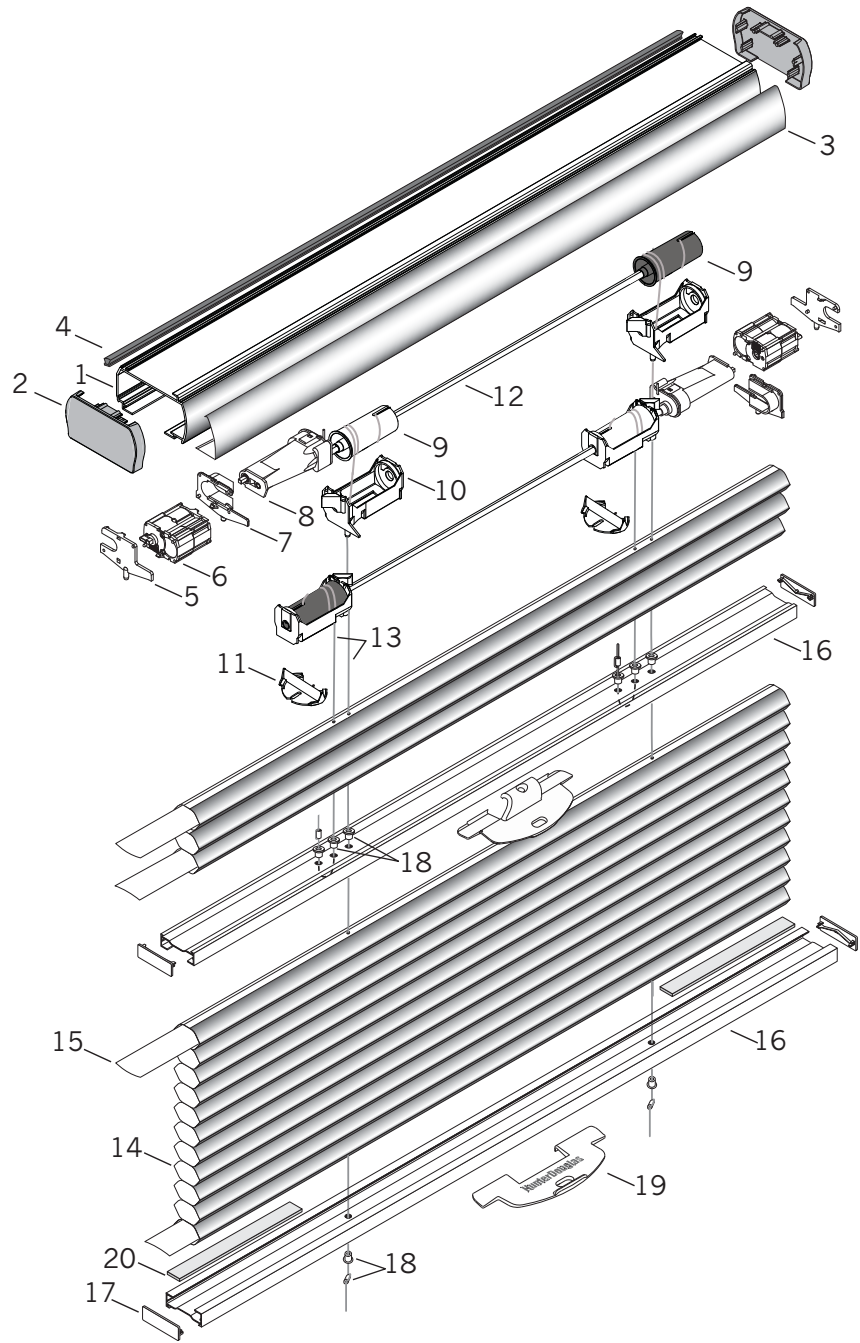

Applause® with LiteRise® - Top-Down/Bottom-Up

Standard Parts

- | | | |
|--------------------------------------|----------------------------------|-----------------------------------|
| 1. Common Headrail | 7. LiteRise Transmission Adaptor | 15. Filler Strip |
| 2. Common Headrail End Cap | 8. LiteRise Transmission | 16. Bottom Rail |
| 3. Common Headrail Valance | 9. Common Lift Spool | 17. Bottom Rail End Cap |
| 4. Common Headrail Light-Block Strip | 10. Spool Housing | 18. Pocket & Ferrule |
| 5. Common Headrail Motor Support | 11. Spool Housing Adaptor | 19. Handle |
| 6. LiteRise® Motor | 12. V-Shaft | 20. Rail Weight - Optional |
| | 13. Cord | |
| | 14. Fabric | |

Applause® with LiteRise® - Top-Down/Bottom-Up

No.	PCN	Description
1.	Common Headrail	
	2770001785	3/8"
	2770002785	3/4"
2.	Common Headrail End Cap, For Valance	
	2780048xxx	3/8"
	2780049xxx	3/4"
3.	278900xxxx	Common Headrail Valance
4.	2780029000	Common Headrail Light-Block Strip
5.	2780038000	Common Headrail Motor Support
6.	LiteRise Motor	
	7300109000	Beige
	7300110000	Gray
	7300111000	Black
7.	2780043000	LiteRise Transmission Adaptor
8.	LiteRise Transmission	
	7300158000	Green
	7300159000	Blue
9.	Common Lift Spool	
	2780034000	Through Hole (White)
	2780072000	Rod Stop (Black)
10.	2780033000	Spool Housing
11.	2780091000	Spool Housing Adaptor (For 3/4" Shades)
12.	V-Shaft	
	2110018000	Fiberglas
	2770004000	Steel
13.	2671000000	0.9 mm Cord
14.	N/A	3/8" OR 3/4" Fabric
15.	2954000000	3/8" Filler Strip
	2974000000	3/4" Filler Strip
16.	Applause Bottom Rail	
	2950010xxx	3/8"
	2970010xxx	3/4"
17.	Applause Bottom Rail End Cap	
	2950020xxx	3/8"
	2970020xxx	3/4"
18.	3200155xxx	Pocket & Ferrule
19.	Applause Handle	
	730038xxx	3/8"
	7300341xxx	3/4"
20.	2982028000	Rail Weight – Optional

xxx = 3-digit color code