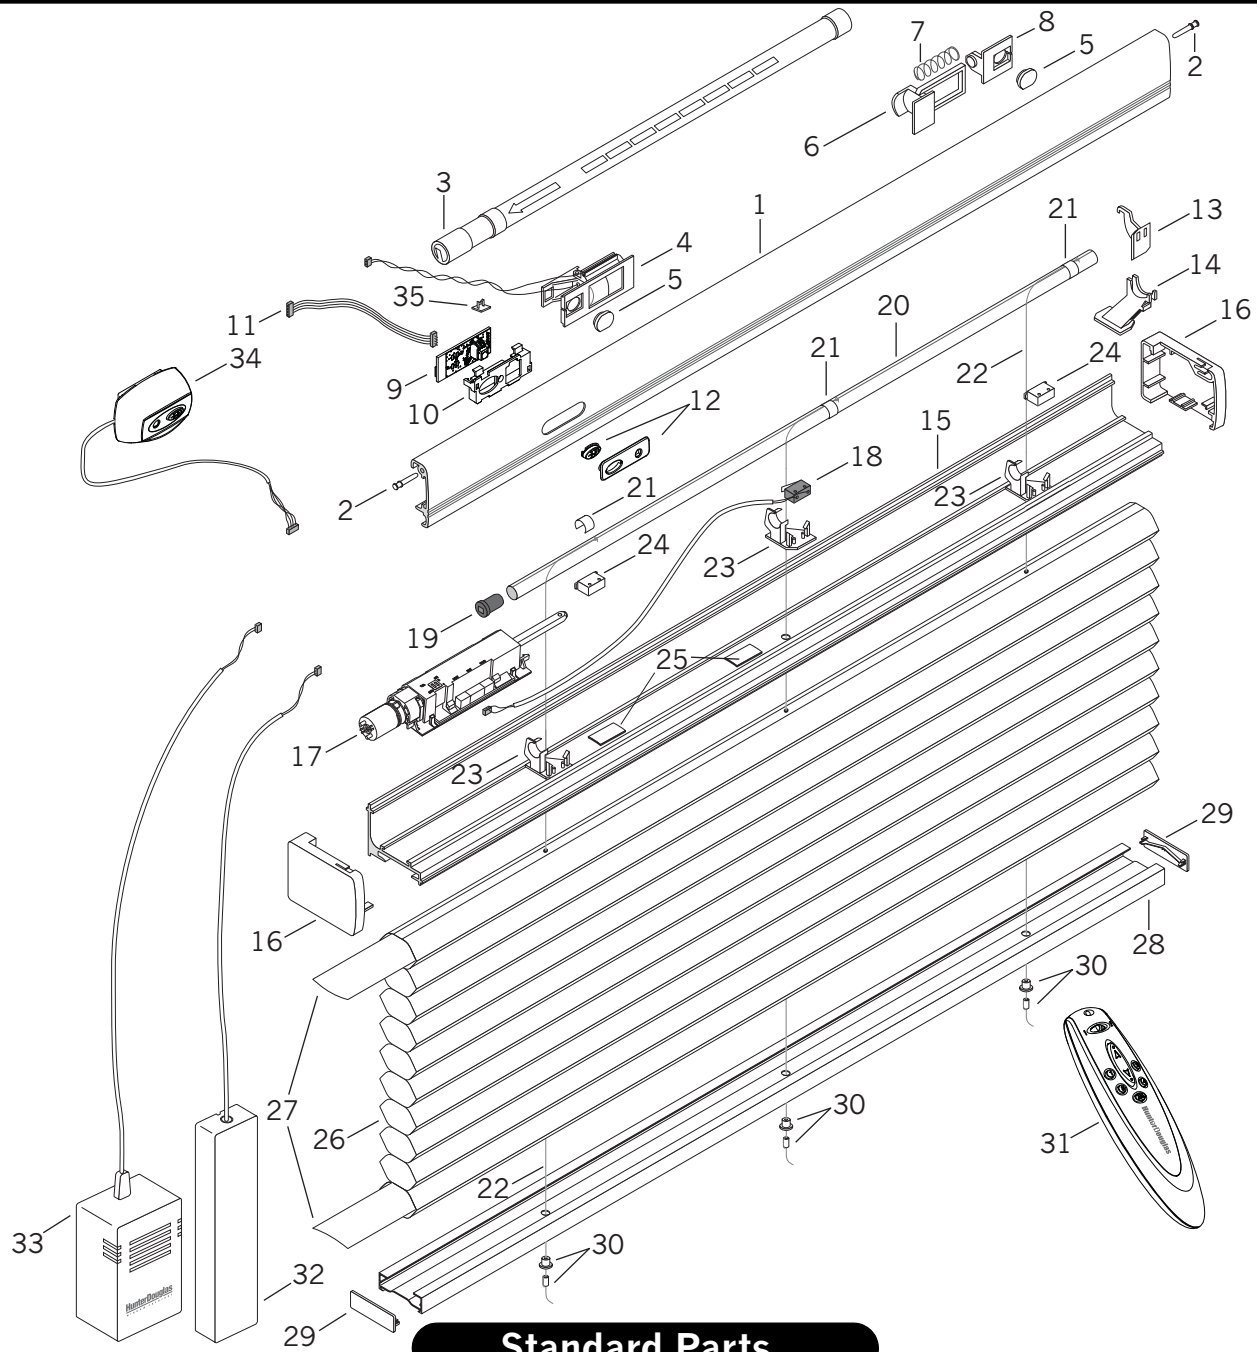

Applause® PowerRise® With Platinum™ Technology

Standard Parts

- | | | |
|------------------------------------|----------------------------------|----------------------------------|
| 1. Rail Cover | 13. Cover Rail Lock | 25. PowerRise Wire Cover |
| 2. Rail Cover Hinge Pin | 14. Cover Rail Support Bracket | 26. Fabric |
| 3. Battery Wand | 15. Headrail | 27. Filler Strip |
| 4. Battery Bracket | 16. Headrail End Caps | 28. Applause Bottom Rail |
| 5. Spring Holder Pivot Lock | 17. Motor Housing Assembly | 29. Applause Bottom Rail End Cap |
| 6. Battery Tubing Holder | 18. Limit Switch Cable Assembly | 30. Pocket/Ferrule |
| 7. Battery Spring | 19. Shaft Adaptor | 31. IR/RF Remote Transmitter |
| 8. Battery Spring Holder | 20. One Groove Shaft | 32. Satellite Battery Pack |
| 9. IR/RF Reciever | 21. Cord Clip | 33. AC Transformer |
| 10. Manual Switch Housing | 22. 0.9 mm Cord | 34. IR/RF Satellite Eye |
| 11. Internal IR/RF Satellite Cable | 23. Limit Switch Shaft Support | 35. Wire Saddle |
| 12. Manual Switch Button/Cover | 24. Universal Plastic Cord Guard | |