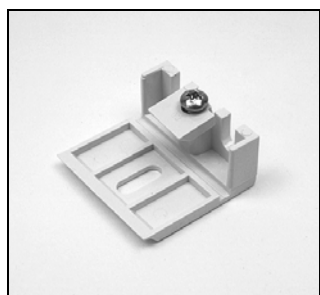

Simplicity™ Additional Hardware

Optional Extension Pole for Simplicity™
PCN 2995840000

Wall Mount Screws
PCN 2980326000

Handle Mounting Screws
PCN 2980049000

Installation Bracket 3/8"
2 Brackets PCN KIT2001
3 Brackets PCN KIT2002