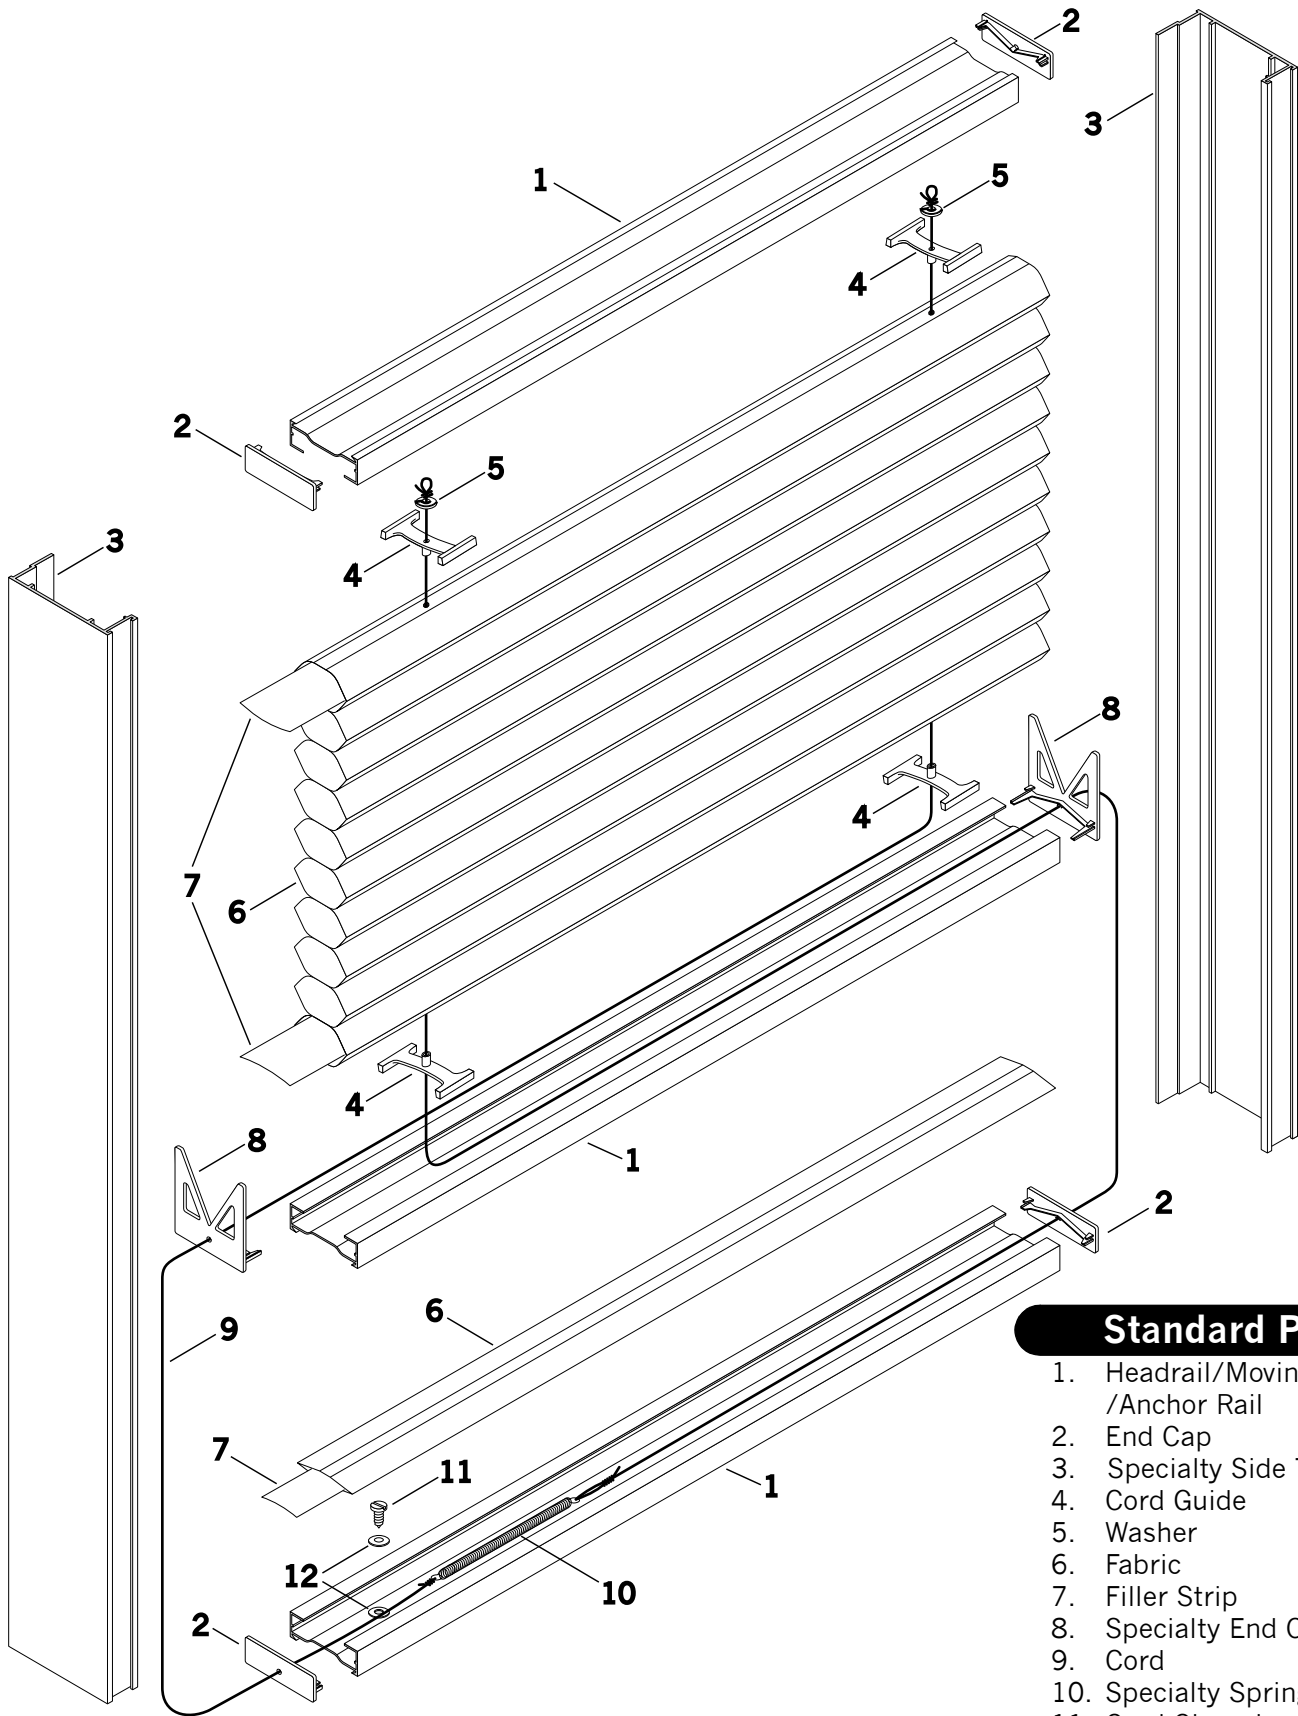

Applause® with Simplicity™

Standard Parts

1. Headrail/Moving Rail /Anchor Rail
2. End Cap
3. Specialty Side Track
4. Cord Guide
5. Washer
6. Fabric
7. Filler Strip
8. Specialty End Cap
9. Cord
10. Specialty Spring
11. Cord Clamping Screw
12. Cord Clamping Washer

Applause® with Simplicity™

No.	PCN	Description
1.	2950010785	3/8" Headrail/Moving Rail/Anchor Rail
	2970010785	3/4" Headrail/Moving Rail/Anchor Rail
2.	2950020785	3/8" End Cap
	2970020785	3/4" End Cap
3.	2980041785	3/8" Specialty Side Track
	2980042785	3/4" Specialty Side Track
4.	2950100000	3/8" Cord Guide
	2970200000	3/4" Cord Guide
5.	2930130000	Washer
6.	N/A	Fabric (3/8", 3/4", & Double Honeycomb)
7.	2954000000	3/8" Filler Strip
	2974000000	3/4" Filler Strip
8.	2980045000	3/8" Specialty End Cap
	2980040000	3/4" Specialty End Cap
9.	5009085959	1.2 mm Cord
10.	2980035000	Specialty Spring
11.	2980049000	Cord Clamping Screw
12.	2980043000	Cord Clamping Washer