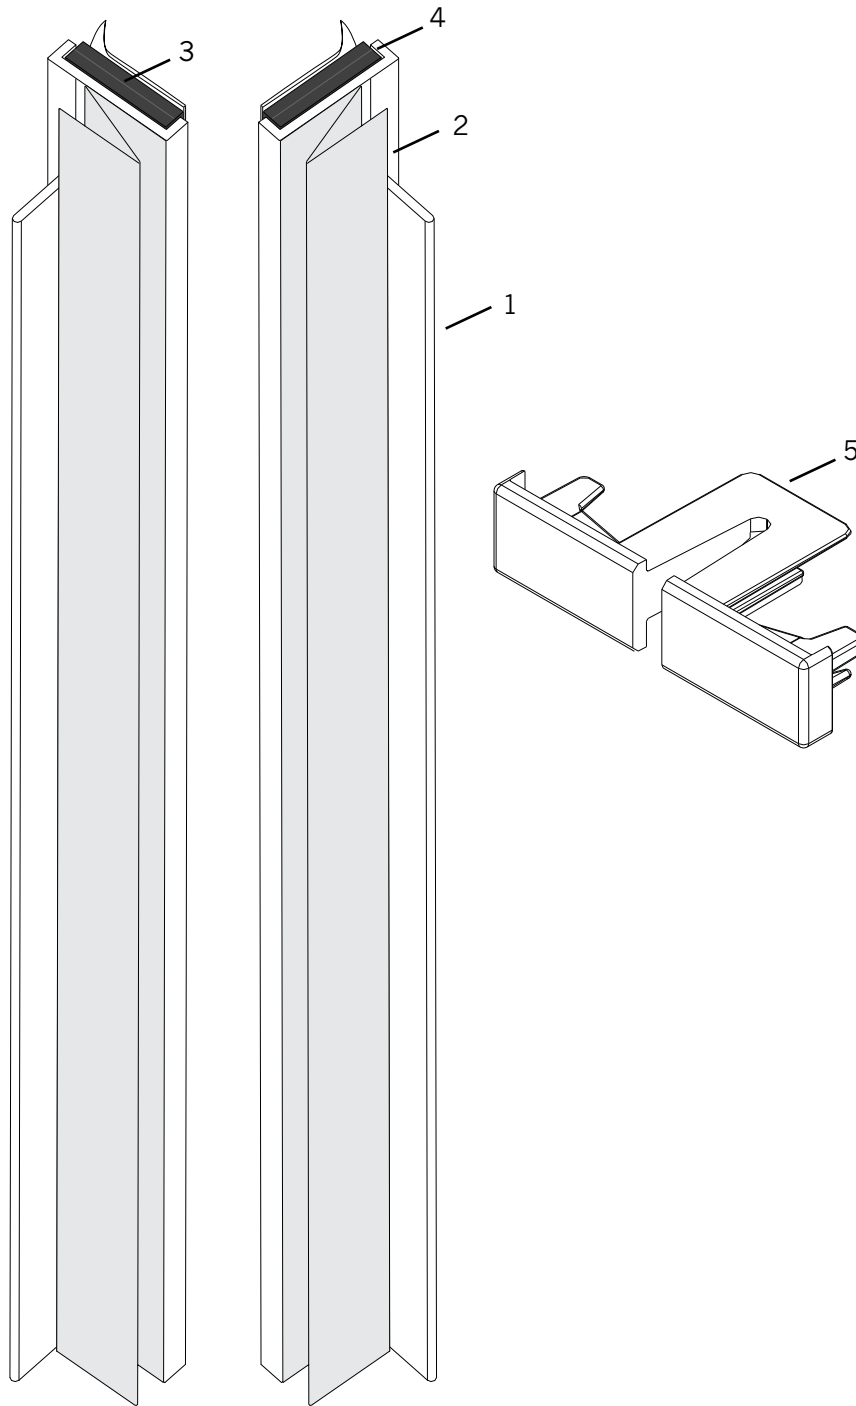

Applause® with LiteRise® - Trim Kit

Standard Parts

1. 3/4" Side Track
2. 3/4" Z Seal
3. 3/4" Magnet Strip with Foam
4. 3/4" Magnet Strip
5. 3/4" Applause Bottom Rail End Cap

Applause® with LiteRise® - Trim Kit

No.	PCN	Description
1.	2970031661	¾" Side Track
2.	2970032661	¾" Z Seal
3.	2970035000	¾" Magnet Strip with Foam
4.	2970034000	¾" Magnet Strip
5.	2970030885	¾" Applause® Bottom Rail End Cap