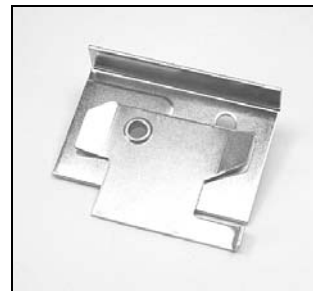

# Applause® Specialty Shapes Additional Hardware

Installation Bracket 3/8"  
PCN 2950062000

Installation Bracket 3/4"  
PCN 2970061000

Swivel Bracket 3/8"  
PCN 2250071xxx

Swivel Bracket 3/4"  
PCN 2270071xxx

End Mount Bracket Kit 3/8"  
PCN 2980338000

End Mount Bracket Kit 3/4"  
PCN 2980350000

Wall Mount Bracket 3/4"  
PCN 2980033000

Wall Mount Bracket 3/8"  
PCN 2980051000

Arch Support Clip  
PCN 2980039000