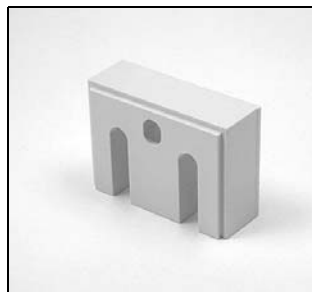

Spacer Block
PCN 2930230000