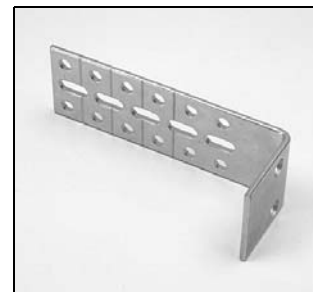

# Applause® Specialty Shapes Additional Hardware

Installation Bracket 3/8"  
PCN 2950062000

Installation Bracket 3/4"  
PCN 2970061000

Swivel Bracket 3/8"  
PCN 2250071xxx

Swivel Bracket 3/4"  
PCN 2270071xxx

End Mount Bracket Kit 3/8"  
PCN 2980338000

End Mount Bracket Kit 3/4"  
PCN 2980350000

Wall Mount Bracket 3/4"  
PCN 2980033000

Wall Mount Bracket 3/8"  
PCN 2980051000

Arch Support Clip  
PCN 2980039000

Arch Support Hook  
PCN 2980174000

Spacer Block  
PCN 2930230000

Extension Bracket  
PCN 2930340000

Large Head Screws  
PCN 2980203000

Mounting Screws #6X1.5  
PCN 2980153000

Hold-Down Brackets 3/8"  
PCN 5007311000