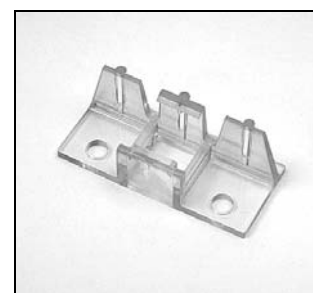

# Applause® Specialty Shapes Additional Hardware

Installation Bracket 3/8"  
PCN 2950062000

Installation Bracket 3/4"  
PCN 2970061000

Swivel Bracket 3/8"  
PCN 2250071xxx

Swivel Bracket 3/4"  
PCN 2270071xxx

End Mount Bracket Kit 3/8"  
PCN 2980338000

End Mount Bracket Kit 3/4"  
PCN 2980350000

Wall Mount Bracket 3/4"  
PCN 2980033000

Wall Mount Bracket 3/8"  
PCN 2980051000

Arch Support Clip  
PCN 2980039000

Arch Support Hook  
PCN 2980174000

Spacer Block  
PCN 2930230000

Extension Bracket  
PCN 2930340000

Large Head Screws  
PCN 2980203000

Mounting Screws #6X1.5  
PCN 2980153000

Hold-Down Brackets 3/8"  
PCN 5007311000