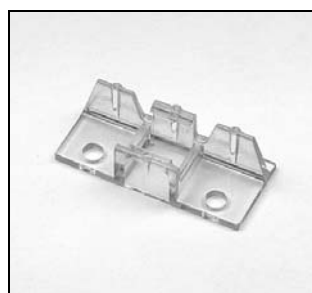

# Applause® Specialty Shapes Additional Hardware

Installation Bracket 3/8"  
PCN 2950062000

Installation Bracket 3/4"  
PCN 2970061000

Swivel Bracket 3/8"  
PCN 2250071xxx

Swivel Bracket 3/4"  
PCN 2270071xxx

End Mount Bracket Kit 3/8"  
PCN 2980338000

End Mount Bracket Kit 3/4"  
PCN 2980350000

Wall Mount Bracket 3/4"  
PCN 2980033000

Wall Mount Bracket 3/8"  
PCN 2980051000

Arch Support Clip  
PCN 2980039000