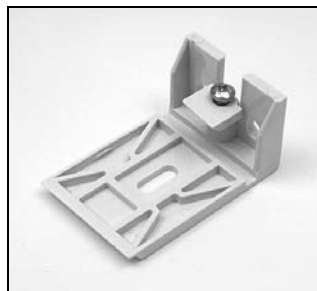

# Applause® Specialty Shapes Additional Hardware

Installation Bracket 3/8"  
PCN 2950062000

Installation Bracket 3/4"  
PCN 2970061000

Swivel Bracket 3/8"  
PCN 2250071xxx

Swivel Bracket 3/4"  
PCN 2270071xxx

End Mount Bracket Kit 3/8"  
PCN 2980338000

End Mount Bracket Kit 3/4"  
PCN 2980350000

Wall Mount Bracket 3/4"  
PCN 2980033000

Wall Mount Bracket 3/8"  
PCN 2980051000

Arch Support Clip  
PCN 2980039000