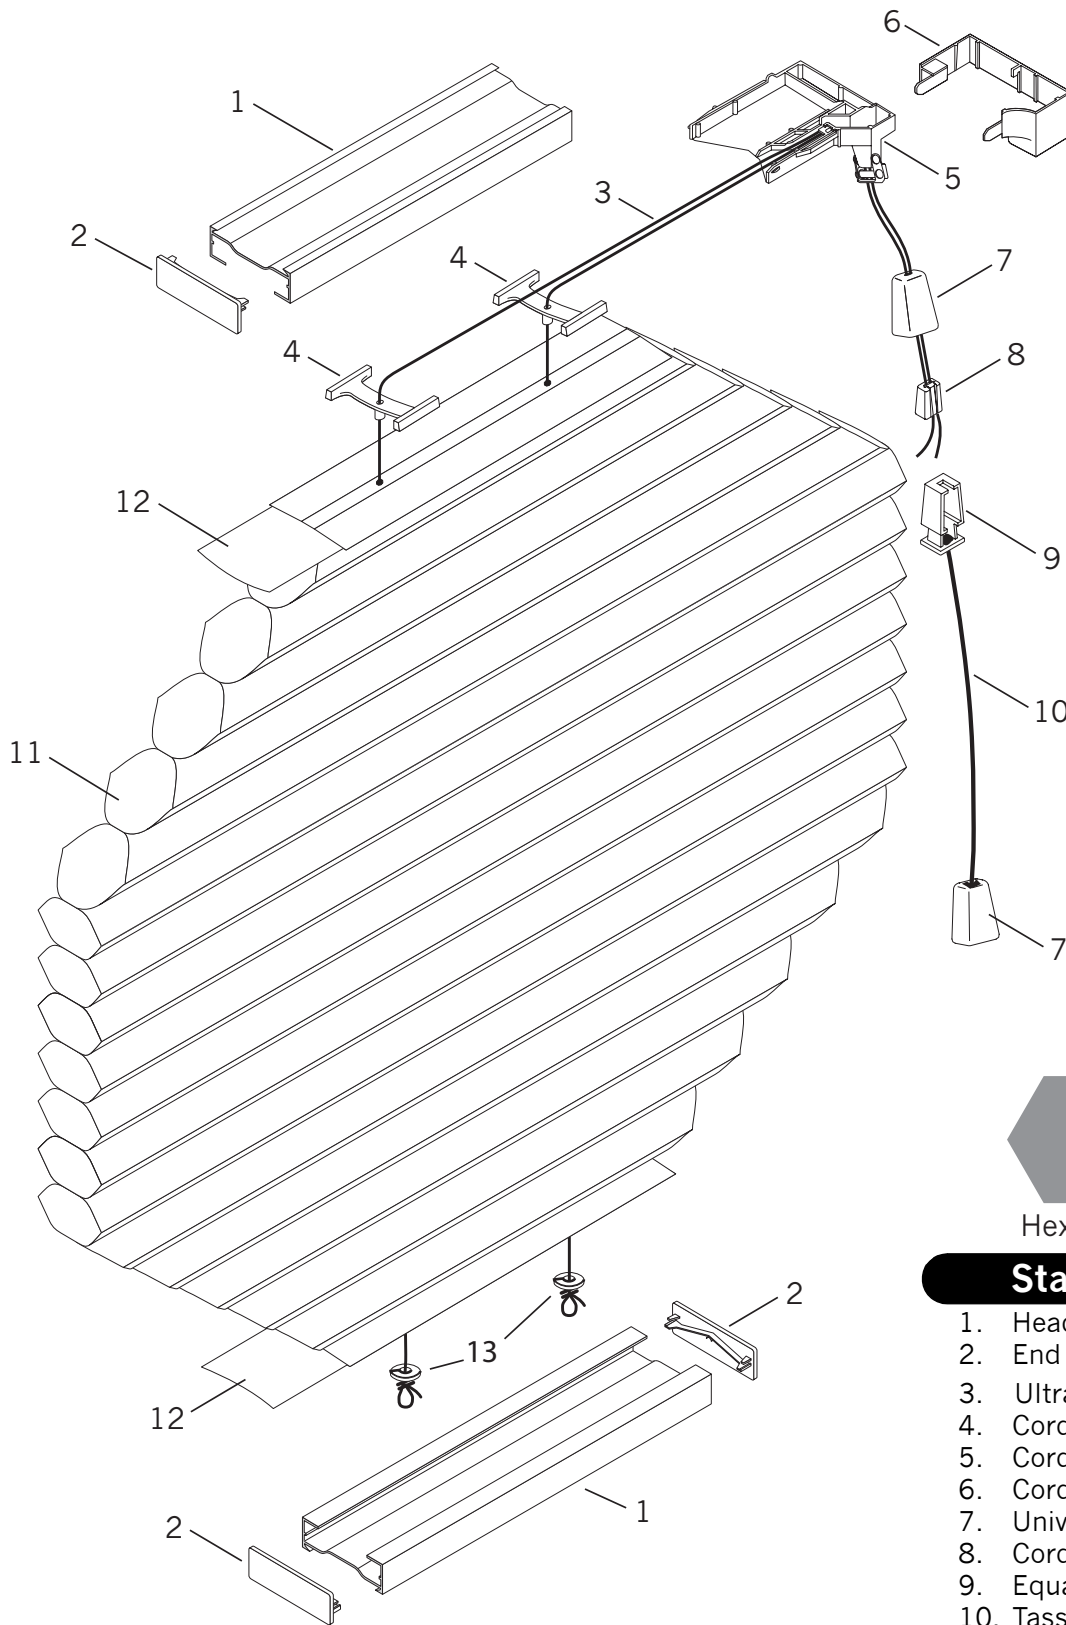

Applause® Octagon-Hexagon

Hexagon

Octagon

Standard Parts

1. Headrail/Bottom Rail
2. End Cap
3. Ultrawear® Cord
4. Cord Guide
5. Cordlock Body
6. Cordlock Cover
7. Universal Cover/Tassel
8. Cord Equalizer
9. Equalizer Housing
10. Tassel Cord
11. Fabric
12. Filler Strip
13. Washer

Applause® Octagon-Hexagon

No.	PCN	Description
1.	2950010xxx 2970010xxx	Headrail/Bottom Rail (3/8") Headrail/Bottom Rail (3/4" & Double Honeycomb)
2.	2950020xxx 2970020xxx	End Cap (3/8") End Cap (3/4" & Double Honeycomb)
3.	2679000000	0.9 mm Ultrawear® Cord
4.	2950100000 2970200000	Cord Guide (3/8") Cord Guide (3/4" & Double Honeycomb)
5.	2950067000 2950068000 2970067000 2970068000	Cordlock Body RH (3/8") Cordlock Body LH (3/8") Cordlock Body RH (3/4" & Double Honeycomb) Cordlock Body LH (3/4" & Double Honeycomb)
6.	2950075xxx 2950085xxx 2970070xxx 2970080xxx	Cordlock Cover RH (3/8") Cordlock Cover LH (3/8") Cordlock Cover RH (3/4" & Double Honeycomb) Cordlock Cover LH (3/4" & Double Honeycomb)
7.	2930440xxx	Universal Cover/Tassel
8.	2930220000	Cord Equalizer
9.	2930561000	Equalizer Housing
10.	2930320xxx	2.2 mm Tassel Cord
11.	N/A	Fabric (3/8", 3/4", Double Honeycomb)
12.	2954000000 2974000000	Filler Strip (3/8") Filler Strip (3/4" & Double Honeycomb)
13.	2930130000	Washer

Additional Hardware:

(For pictures & specifics, see Applause® Specialty Shapes Additional Hardware)

2950062000	Installation Bracket (3/8")
2970061000	Installation Bracket (3/4" & Double Honeycomb)
5007311000	Hold-Down Bracket (3/8")
5007312000	Hold-Down Bracket (3/4" & Double Honeycomb)
2250071XXX	Swivel Bracket (3/8")
2270071XXX	Swivel Bracket (3/4")
2930230000	Spacer Block
2930340000	Extension Bracket

xxx = 3-digit color code