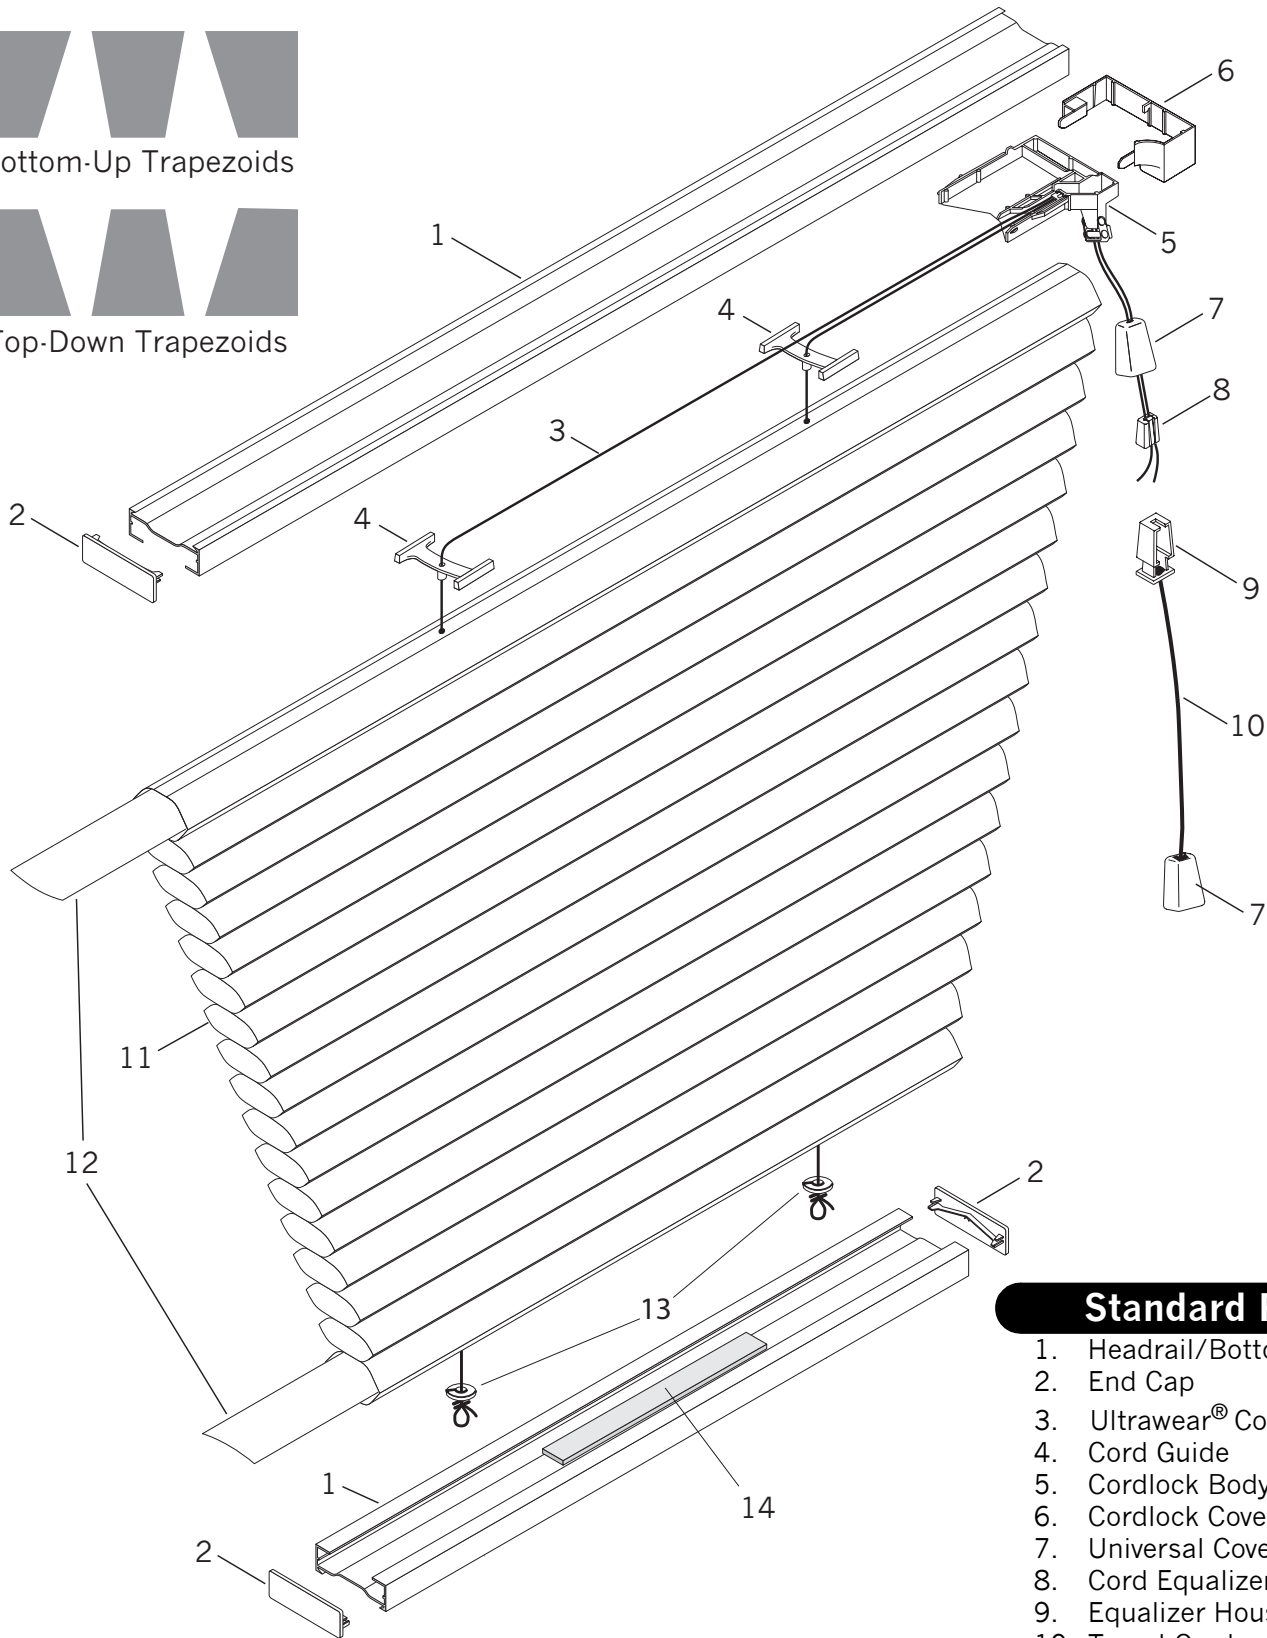

# Applause® Trapezoid

Bottom-Up Trapezoids

Top-Down Trapezoids

## Standard Parts

1. Headrail/Bottom Rail
2. End Cap
3. Ultrawear® Cord
4. Cord Guide
5. Cordlock Body
6. Cordlock Cover
7. Universal Cover/Tassel
8. Cord Equalizer
9. Equalizer Housing
10. Tassel Cord
11. Fabric
12. Filler Strip
13. Washer
14. Rail Weight

# Applause® Trapezoid

<b>No.</b>	<b>PCN</b>	<b>Description</b>
1.	2950010xxx 2970010xxx	Headrail/Bottom Rail (3/8") Headrail/Bottom Rail (3/4" & Double Honeycomb)
2.	2950020xxx 2970020xxx	End Cap (3/8") End Cap (3/4" & Double Honeycomb)
3.	2679000000	0.9 mm Ultrawear® Cord
4.	2950100000 2970200000	Cord Guide (3/8") Cord Guide (3/4" & Double Honeycomb)
5.	2950067000 2950068000 2970067000 2970068000	Cordlock Body RH (3/8") Cordlock Body LH (3/8") Cordlock Body RH (3/4" & Double Honeycomb) Cordlock Body LH (3/4" & Double Honeycomb)
6.	2950075xxx 2950085xxx 2970070xxx 2970080xxx	Cordlock Cover RH (3/8") Cordlock Cover LH (3/8") Cordlock Cover RH (3/4" & Double Honeycomb) Cordlock Cover LH (3/4" & Double Honeycomb)
7.	2930440xxx	Universal Cover/Tassel
8.	2930220000	Cord Equalizer
9.	2930561000	Equalizer Housing
10.	2930320xxx	2.2 mm Tassel Cord
11.	N/A	Fabric (3/8", 3/4", & Double Honeycomb)
12.	2954000000 2974000000	Filler Strip (3/8") Filler Strip (3/4" & Double Honeycomb)
13.	2930130000	Washer
14.	2982028000	Rail Weight