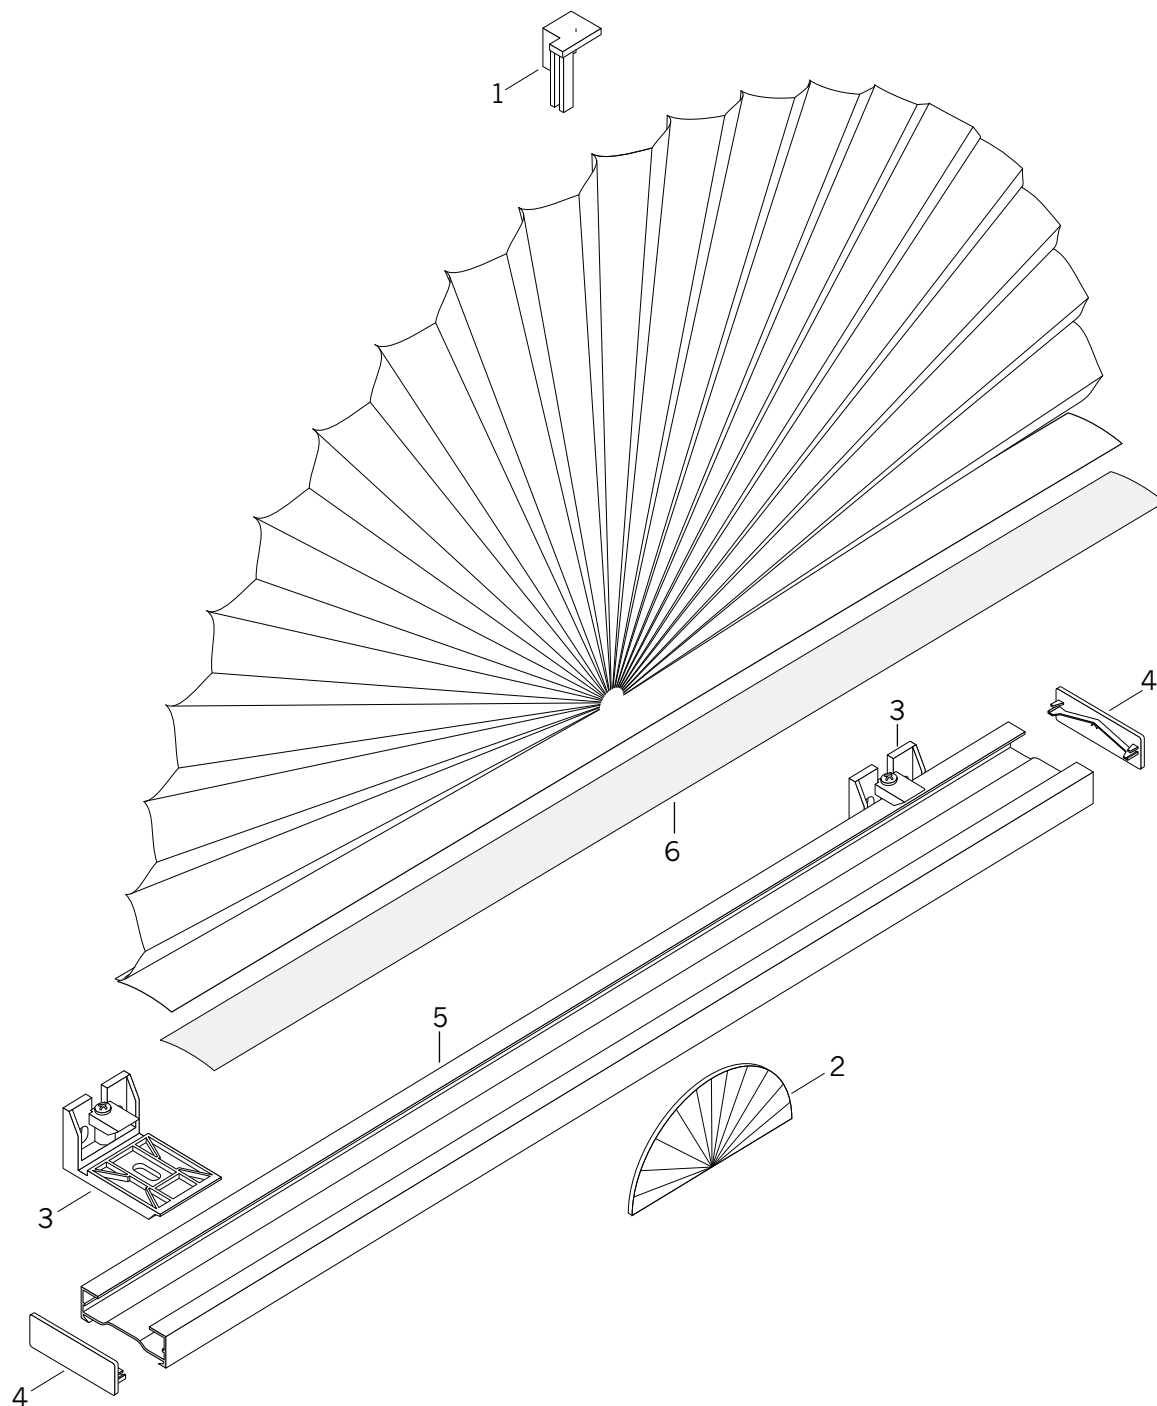

Arch Shades

Standard Parts

1. Arch Clip
2. Arch Disc
3. Installation Bracket
4. End Caps
5. Bottomrail
6. Filler Strip

Arch Shades

No.	PCN	Description
1.	559057	Arch Clip
2.	555061	Arch Disc Cover
3.	Installation Brackets	
	PC555255	Installation Bracket - White (2 Pack)
	PC555256	Installation Bracket - White (3 Pack)
	2980038000	3/8" End Mount Clip
4.	Headrail/Bottomrail End Caps	
	557000	
	2950020xxx	
5.	2950010xxx	Headrail/Bottomrail
6.	2954000000	Filler Strip

Additional Components:

XSB101A72P	Room Darkening Backing
XTW101A90P	Light Filtering Backing
LIT888005	Speciality Installation Instructions (English)
LIT888005F	Speciality Installation Instructions (French)
555004	Installation Screw
888105	Bottomrail Label
7106858000	Bottomrail Label (French)
444956	Extension Bracket
2930230000	Spacer Block
555065	Double Faced Tape