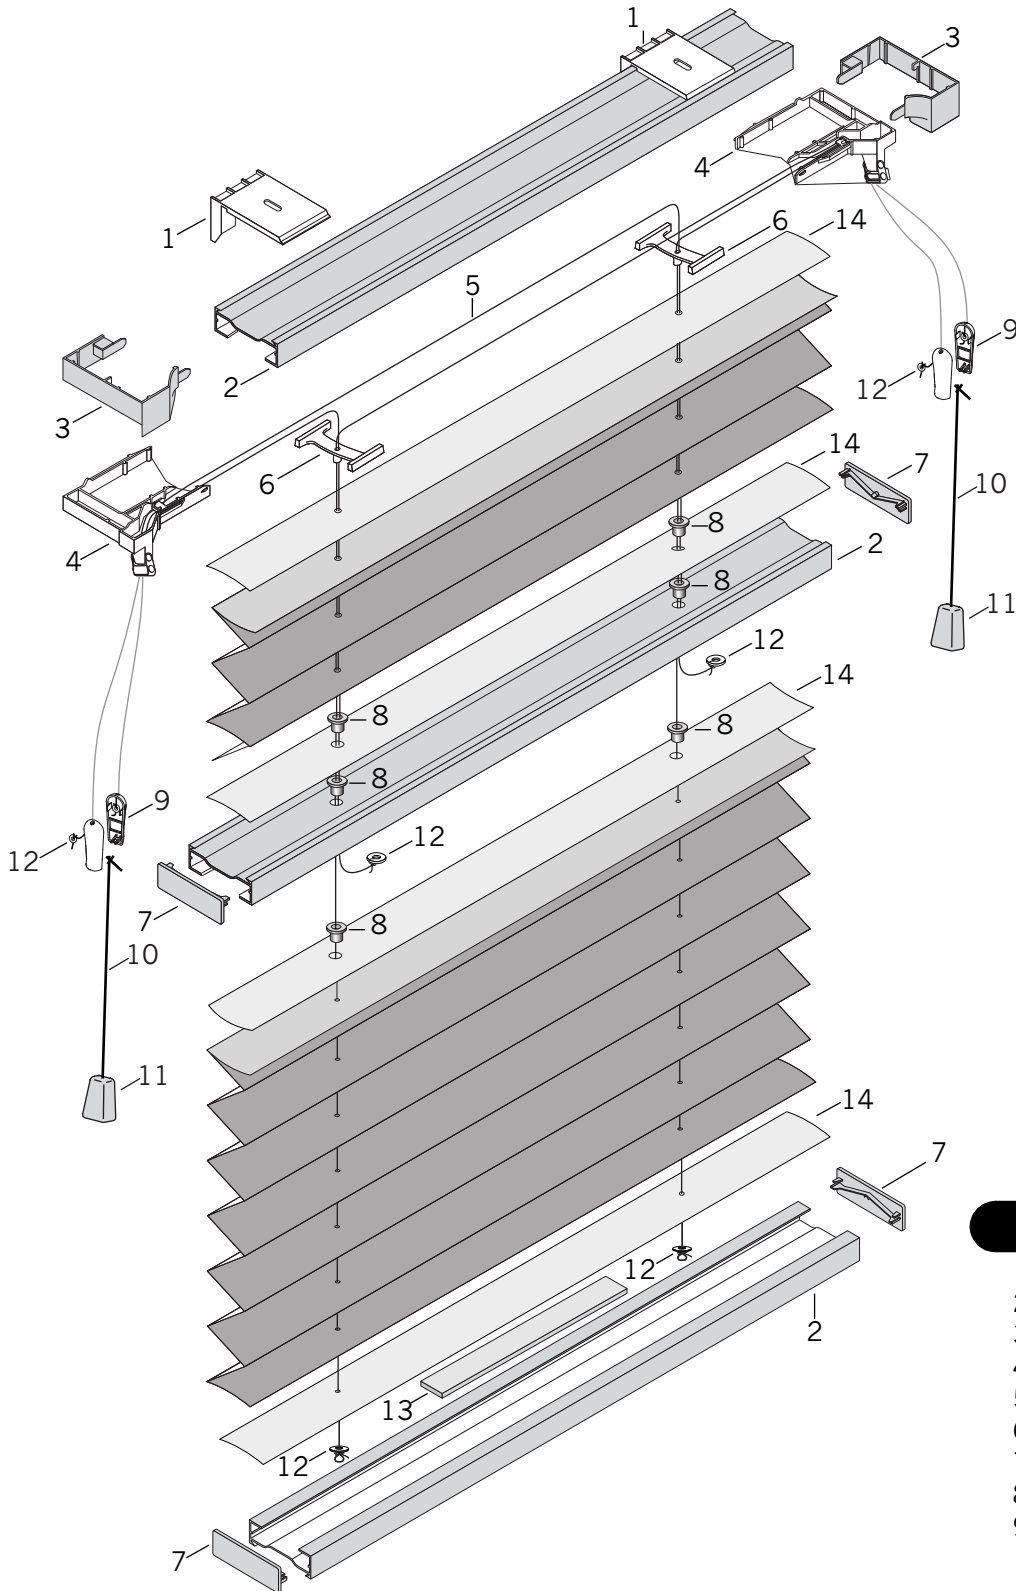

Privacy Shades

Standard Parts

1. Installation Brackets
2. Headrail/Bottomrail
3. Cordlock Cover
4. Cordlock Body
5. Lift Cord
6. Cord Guide
7. End Caps
8. Eyelet
9. Safety Tassel (Breakaway)
10. Pull Cord
11. Universal Cover/Tassel
12. Plastic Washer
13. Rail Weight* - Optional
14. Filler Strip

Privacy Shades

No.	PCN	Description	Additional Components:	
1.	Installation Brackets		XSB101A72P	Room Darkening Backing
	PC555255	White (2 Pack)	XTW101A90P	Light Filtering Backing
	PC555256	White (3 Pack)	2980246000	Child Safety Kit
	2980038000	3/8" End Mount Clip	444956	Extension Bracket
2.	2950010xxx	Headrail/Bottomrail	5007311000	Hold-Down Bracket
3.	Cordlock Cover – Left Hand		555004	Installation Screw
	5560xx		2930230000	Spacer Block
	2950085xxx		555065	Double Faced Tape
	Cordlock Cover – Right Hand		888083A	Installation Instructions (English)
	5560xx			Installation Instructions (French)
	2950075xxx		LIT888083AF	Installation Instructions (French)
4.	Cordlock Body		888105	Bottomrail Label (English)
	2950095000	Left Hand	7106858000	Bottomrail Label (French)
	2950094000	Right Hand	7107684000	Cord Stop Safety Hang Tag
5.	0.9 mm Lift Cord			
	5580xx			
	PC5580xx			
6.	558000	Cord Guide		xxx = Color Code
7.	Headrail/Bottomrail Endcaps			
	5570xx			
	2950020xxx			
8.	559056	Eyelet		
9.	2932623xxx	Safety Tassel (Breakaway)		
10.	1.8 mm Pull Cord			
	5580xx			
	PC5580xx			
	WWC5580			
11.	2930440xxx	Universal Cover/Tassel		
12.	555019	Plastic Washer		
13.	Rail Weight - Optional (*used only if needed)			
	PC5550003			
	PC5550006			
	PC55500012			
14.	2954000000	Filler Strip		