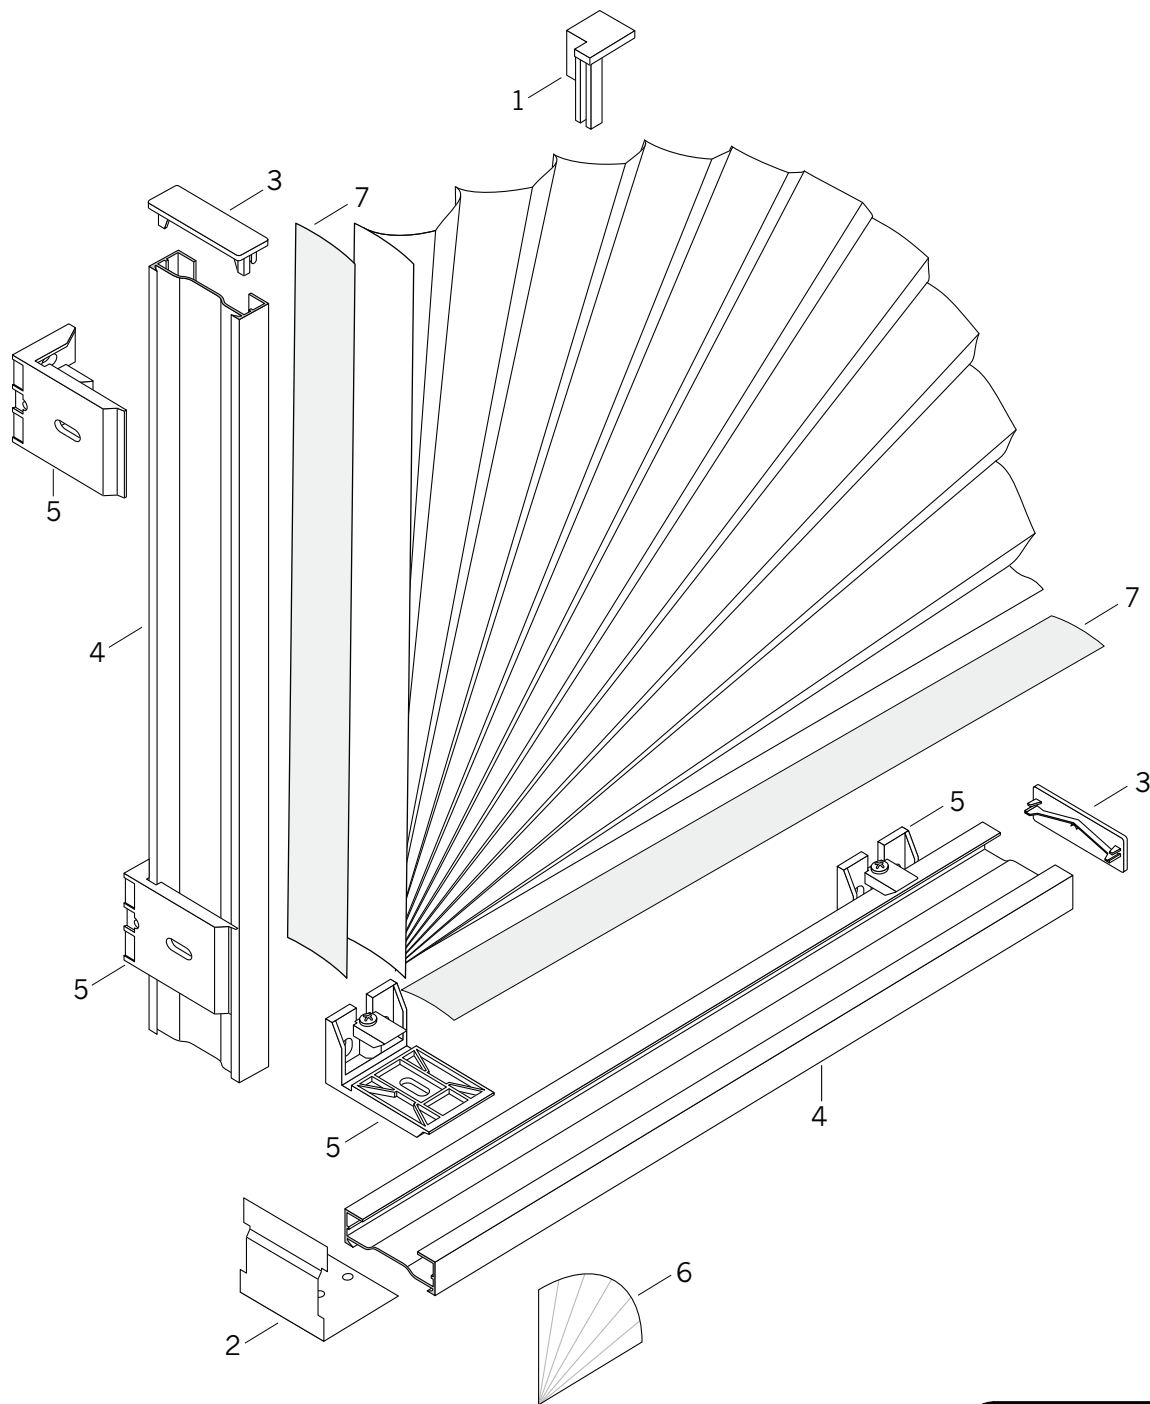

Quarter Circle Shades

Standard Parts

1. Arch Clip
2. Specialty End Mount Bracket
3. End Caps
4. Headrail/Bottomrail
5. Installation Brackets
6. Arch Disc
7. Filler Strip

Quarter Circle Shades

No.	PCN	Description
1.	559057	Arch Clip
2.	2980038000	Specialty End Mount Bracket
3.	Headrail/Bottomrail Endcaps 5570xx 2950020xxx	
4.	2950010xxx	Headrail/Bottomrail
5.	Installation Brackets PC555255 PC555256	White (2 pack) White (3 pack)
6.	555061	Arch Disc
7.	2954000000	Filler Strip

Additional Components:

XSB101A72P	Room Darkening Backing
XTW101A90P	Light Filtering Backing
LIT888005	Speciality Installation Instructions (English)
LIT888005F	Speciality Installation Instructions (French)
888105	Bottomrail Label (English)
7106858000	Bottomrail Label (French)
555004	Installation Screw