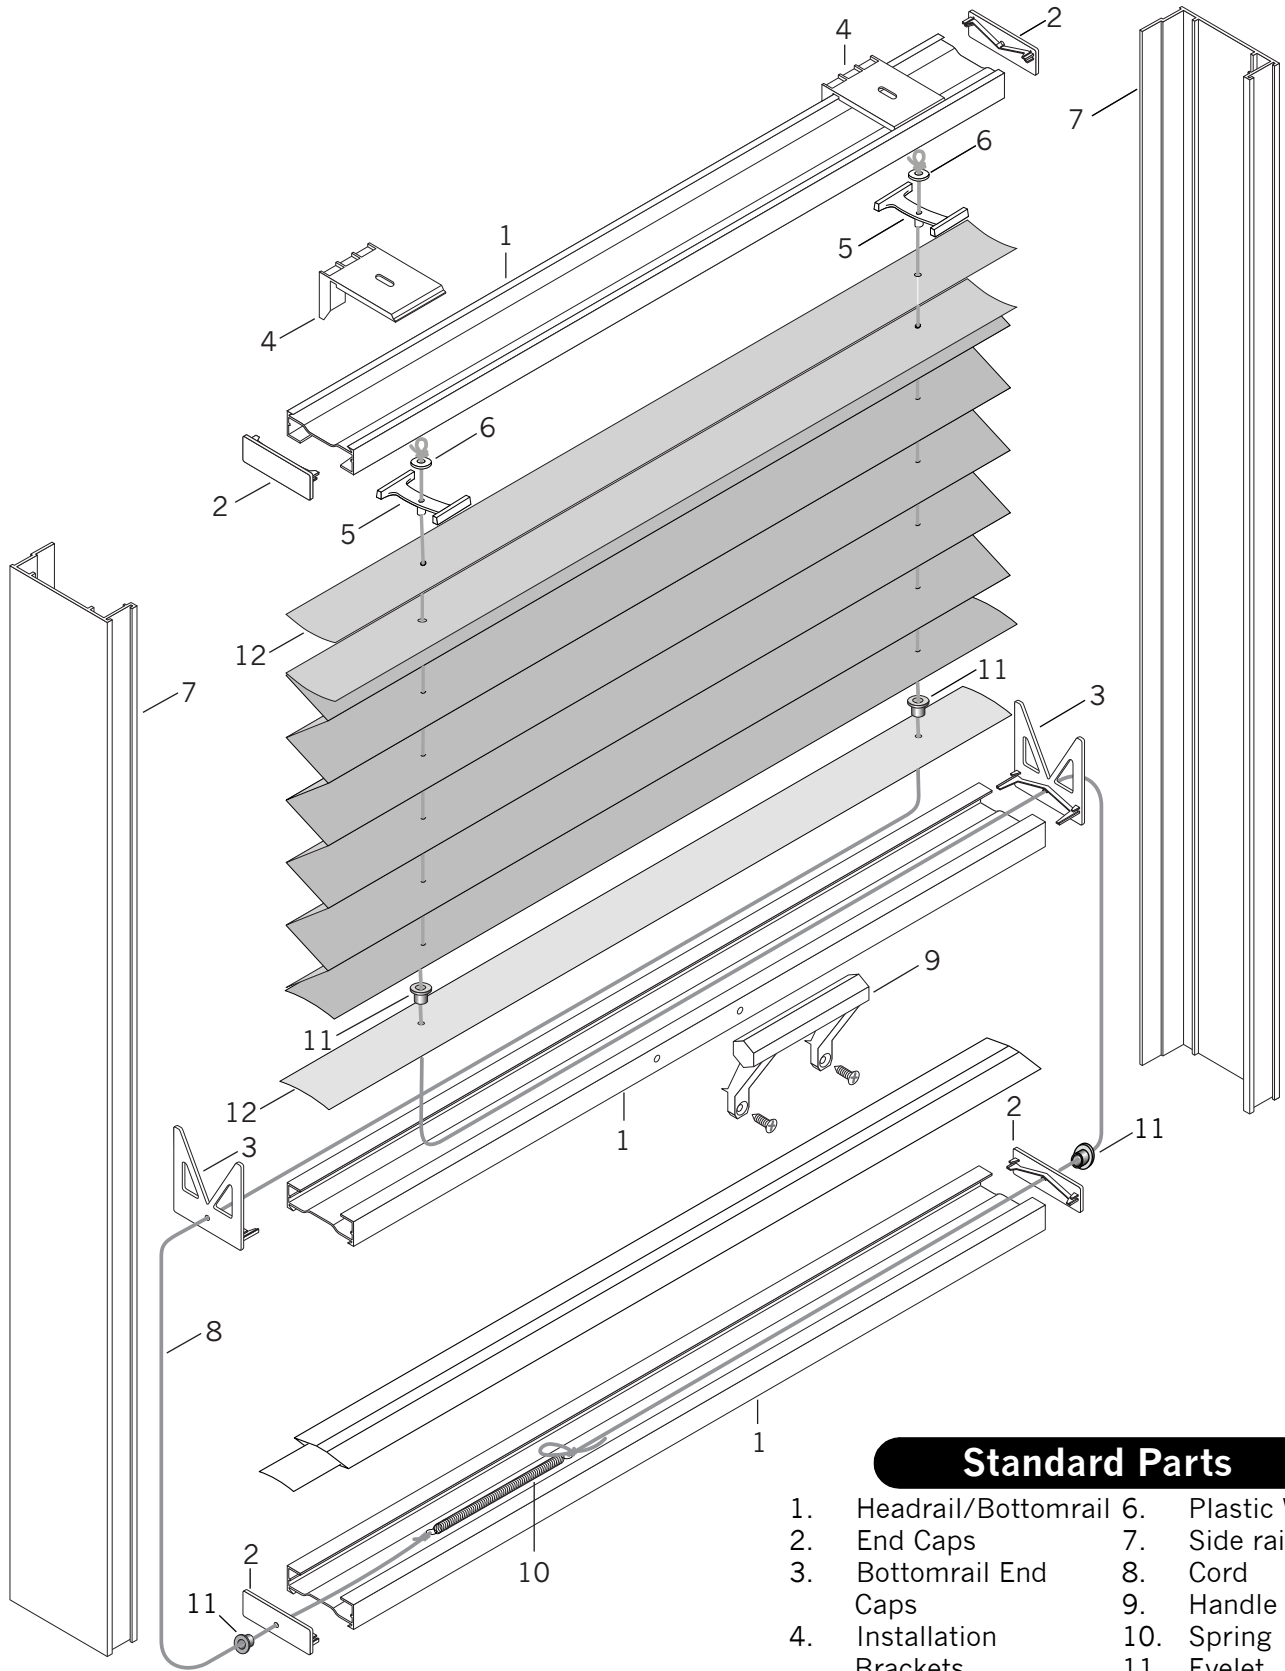

### Standard Parts

- |                          |                   |
|--------------------------|-------------------|
| 1. Headrail/Bottomrail   | 6. Plastic Washer |
| 2. End Caps              | 7. Side rails     |
| 3. Bottomrail End Caps   | 8. Cord           |
| 4. Installation Brackets | 9. Handle         |
| 5. Cord Guide            | 10. Spring        |
|                          | 11. Eyelet        |
|                          | 12. Filler Strip  |