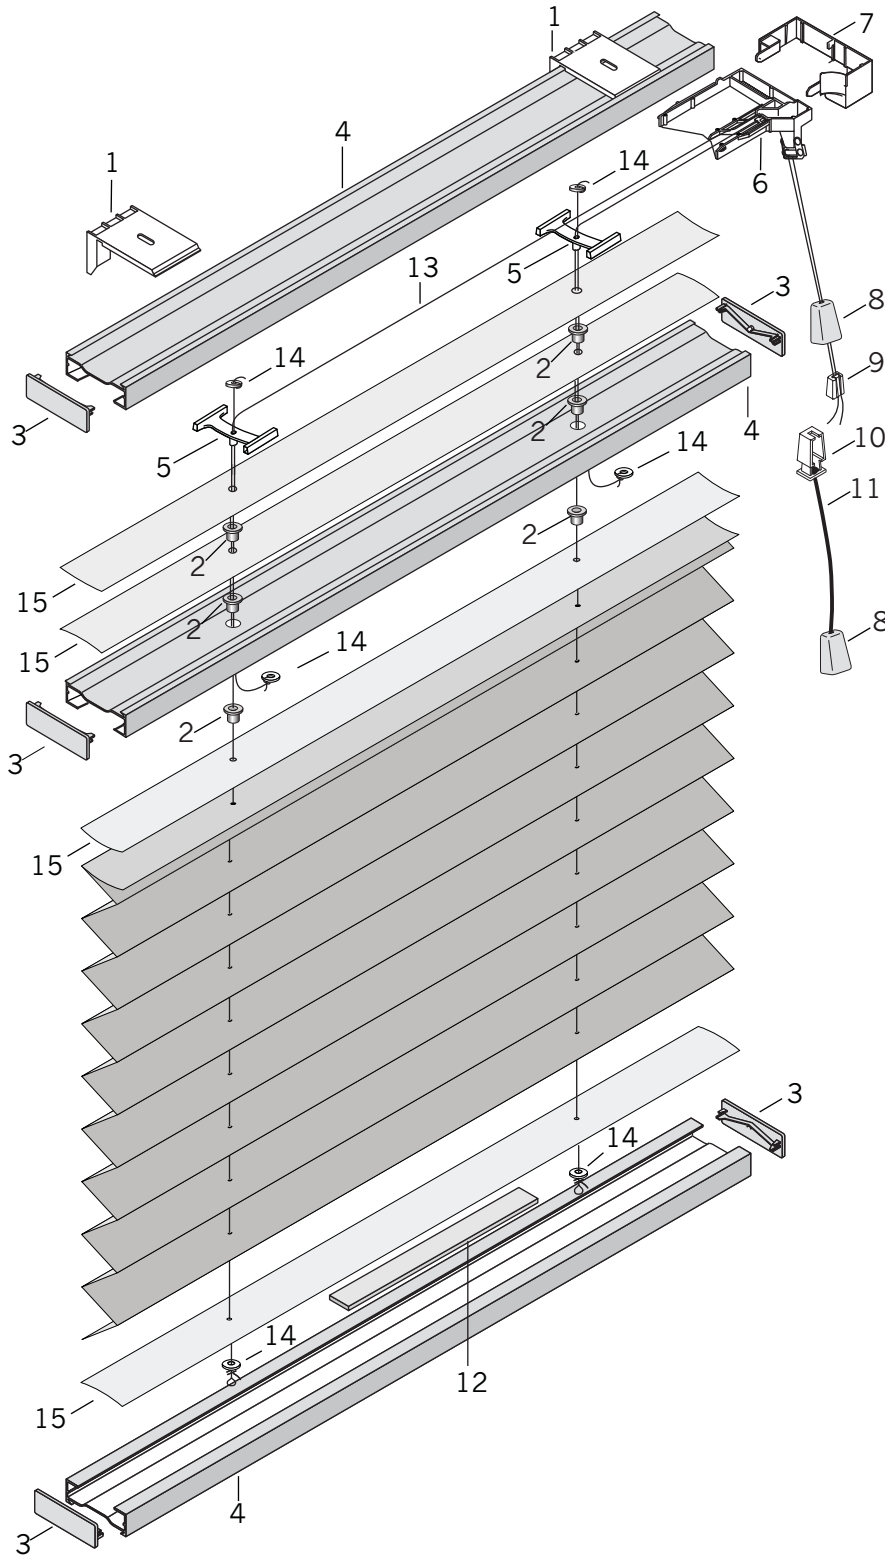

Top-Down Shades

Standard Parts

1. Installation Brackets
2. Eyelet
3. End Caps
4. Headrail/Bottomrail
5. Cord Guide
6. Cordlock Body
7. Cordlock Cover
8. Universal Cover/Tassel
9. Cord Equalizer
10. Equalizer Housing
11. Pull Cord
12. Rail Weight* - Optional
13. Lift Cord
14. Plastic Washer
15. Filler Strip

Top-Down Shades

No.	PCN	Description	Additional Components:	
1.	Installation Brackets		XSB101A72P	Room Darkening Backing
	PC555255	Installation Bracket - White (2 pack)	XTW101A90P	Light Filtering Backing
	PC555256	Installation Bracket - White (3 pack)	2980246000	Child Safety Kit
	2980038000	3/8" End Mount Clip	444956	Extension Bracket
2.	559056	Eyelet	5007311000	Hold-Down Bracket
3.	Headrail/Bottomrail Endcaps		555004	Installation Screw
	5570xx		2930230000	Spacer Block
	2950020xxx		555065	Double Faced Tape
4.	2950010xxx	Headrail/Bottomrail	888083A	Installation Instructions (English)
5.	558000	Cord Guide	LIT888083AF	Installation Instructions (French)
6.	Cordlock Body		888105	Bottomrail Label
	2950095000	Left Hand	7106858000	Bottomrail Label (French)
	2950094000	Right Hand	7107684000	Cord Stop Safety Hang Tag
7.	Cordlock Cover – Left Hand			
	5560xx			
	2950085xxx		xxx = Color Code	
	Cordlock Cover – Right Hand			
	5560xx			
	2950075xxx			
8.	2930440xxx	Universal Cover/Tassel		
9.	559058	Cord Equalizer		
10.	2930561000	Equalizer Housing		
11.	1.8 mm Pull Cord			
	5580xx			
	PC5580xx			
	WWC5580xx			
12.	Rail Weight* - Optional (used only if needed)			
	PC5550003			
	PC5550006			
	PC55500012			
13.	0.9 mm Lift Cord			
	5580xx			
	PC5580xx			
14.	555019	Plastic Washer		
15.	2954000000	Filler Strip		