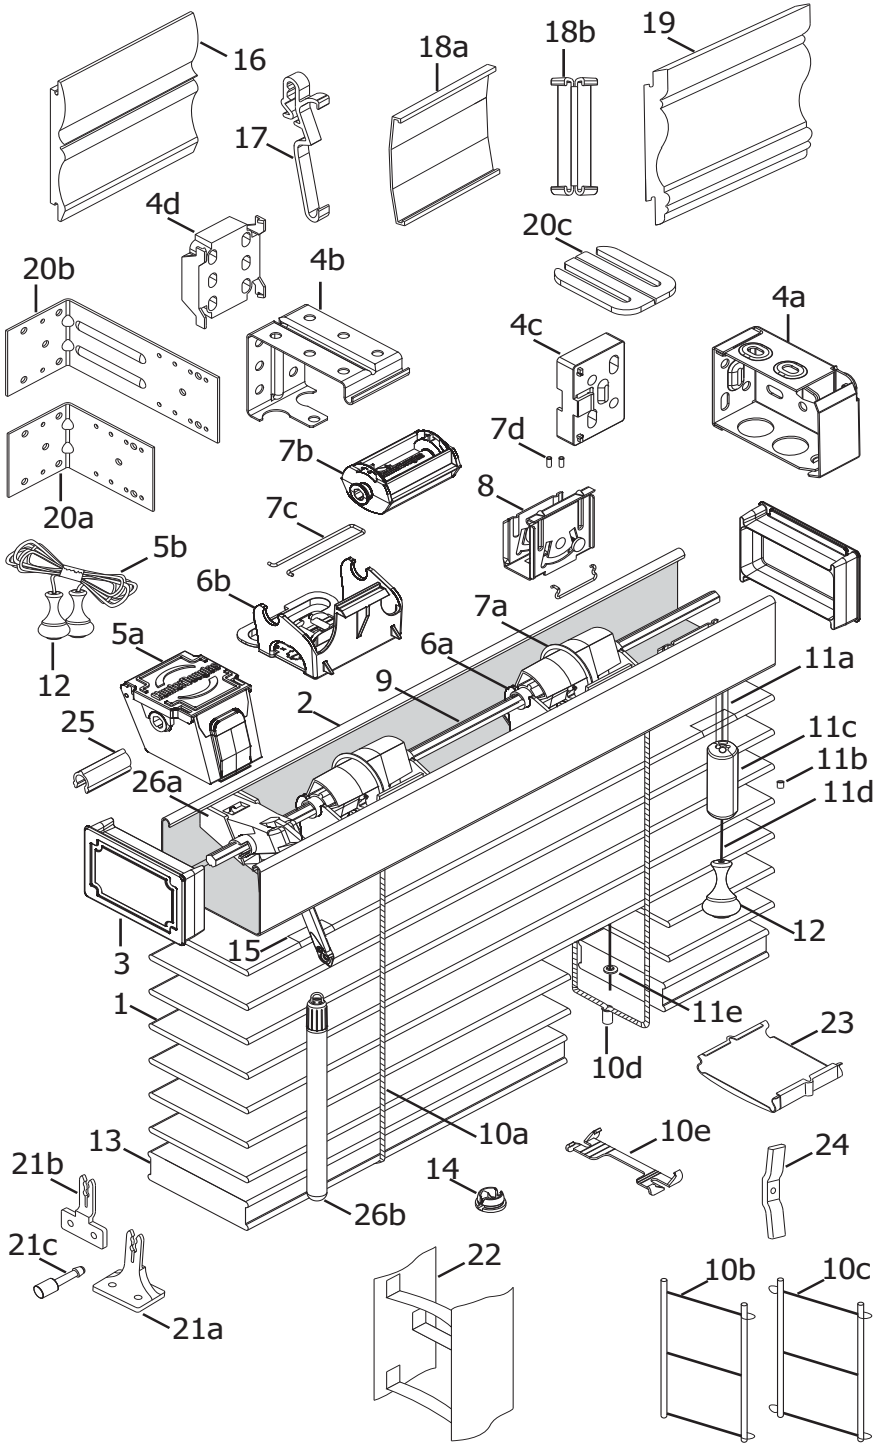

2½" Chalet Woods®

Standard Parts

1. Slat
2. Headrail
3. Headrail End Cap
- 4a. Installation Bracket
- 4b. Intermediate Support Bracket
- 4c. Spacer Block Bracket
- 4d. Spacer Block Support Bracket
- 5a. Cord Tilter
- 5b. Tilt Cord 1.4mm
- 6a. Support Tape Roll (Ladders)
- 6b. Support Tape Roll (Dec Tapes)
- 7a. Tape Roll Wide EPIC (Ladders)
- 7b. Tape Roll 2" Unv. EPIC (Dec Tapes)
- 7c. Tape Roll Pin (Dec Tapes)
- 7d. "X" Tape Locator Grommet (Top)
8. Cordlock
9. Tiltrod
- 10a. No Loop Cable Tape
- 10b. Single Loop Cable Tape
- 10c. Double Loop Cable Tape
- 10d. 2" Cable Tape Grommet
- 10e. Tape Spacer
- 11a. Lift Cord 1.4mm
- 11b. Cord Stop Washer
- 11c. Cord Stop
- 11d. Tassel Cord 2.2mm
- 11e. Lift Cord Grommet
12. Wood Tassel
13. Bottom Rail
14. Tape Button
15. Slat Protector
16. Standard Valance
17. Universal Valance Clip
- 18a. Valance Splice
- 18b. Universal Valance Corner Key