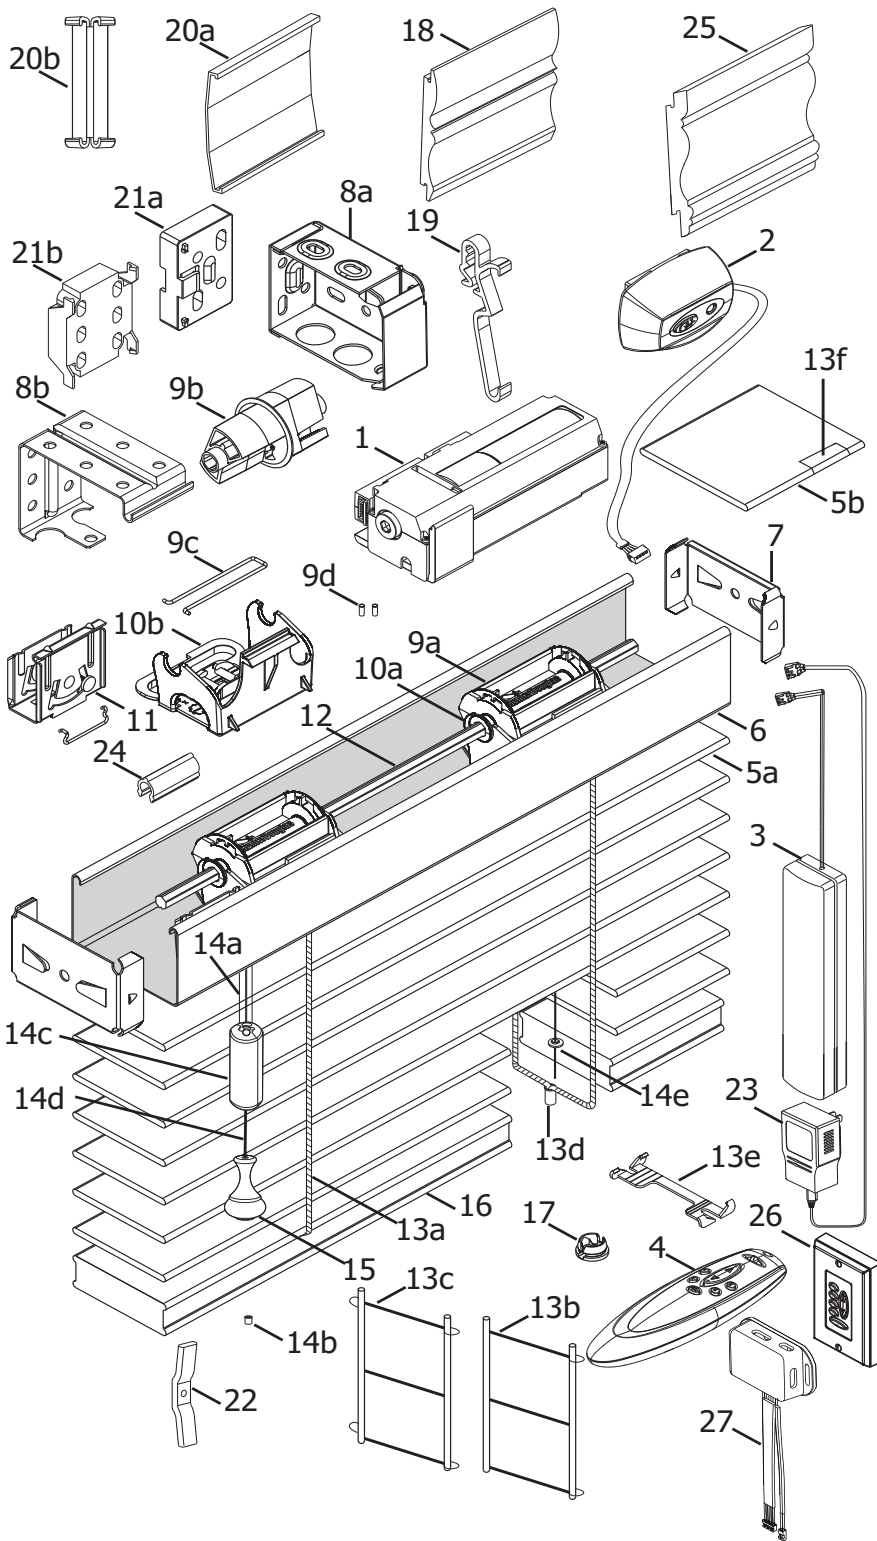

PowerTilt™ with Platinum™ Technology (2" And 2½" Chalet Woods®)

Standard Parts

1. Tilt Motor
2. Satellite Eye
3. Satellite Battery Pack
4. Remote Control
- 5a. 2" Wood Slat
- 5b. 2½" Wood Slat
6. Headrail
7. Headrail End Lock
- 8a. Installation Bracket
- 8b. Intermediate Support Bracket
- 9a. Tape Roll 2" Unv. EPIC
- 9b. Tape Roll Wide EPIC
- 9c. Tape Roll Pin
- 9d. "X" Tape Locator
- 10a. Tape Roll Support (Ladders)
- 10b. Tape Roll Support (Dec Tapes)
11. Cordlock
12. Tiltrod
- 13a. No Loop Cable Tape
- 13b. Single Loop Cable Tape
- 13c. Double Loop Cable Tape
- 13d. 2" Cable Tape Grommet
- 13e. Tape Spacer
- 13f. Slat Protector (2½" Slats)
- 14a. Lift Cord 1.4 mm
- 14b. Cord Stop Washer
- 14c. Cord Stop
- 14d. Tassel Cord 2.2 mm
- 14e. Lift Cord Grommet
15. Wood Tassel
16. Bottom Rail
17. Tape Button
18. Standard Valance
19. Universal Valance Clip
- 20a. Valance Splice
- 20b. Universal Valance Corner Key

Optional Parts

- 21a. Spacer Block Bracket
- 21b. Spacer Block Support Bracket
22. Child Safety Kit (Cord Cleat)
23. DC Power Supply
24. Clip
25. Chancellor™ Valance 3¼"
26. Platinum Wireless Wall Switch
27. Connection Interface

*This is a representative model of the PowerTilt™ system for the 2" low profile headrail. This same PowerTilt system is also offered with 2" and 2½" Chalet Woods®. *Note:* Bracket spacers (21a and 21b) are standard with 2½" slats.