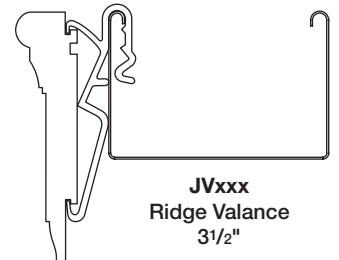

Wood Blinds & Alternative Wood Blinds Applications For The Universal Valance Clip

Wood Blinds