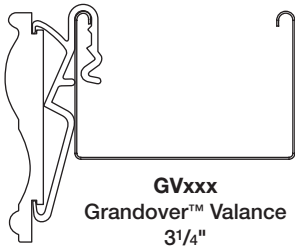

Wood Blinds & Alternative Wood Blinds Applications For The Universal Valance Clip

Wood Blinds