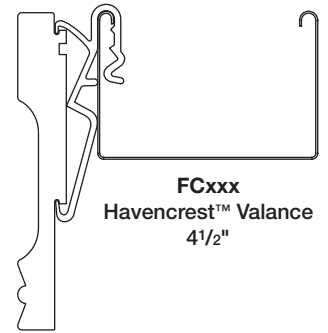

Wood Blinds & Alternative Wood Blinds Applications For The Universal Valance Clip

Wood Blinds