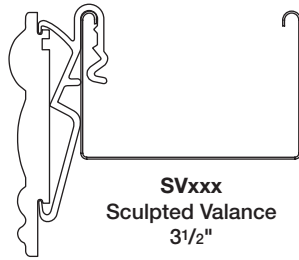

Wood Blinds & Alternative Wood Blinds Applications For The Universal Valance Clip

Wood Blinds