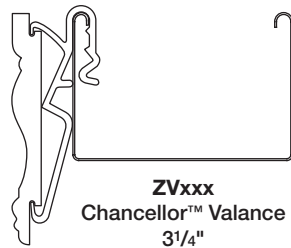

Wood Blinds & Alternative Wood Blinds Applications For The Universal Valance Clip

Wood Blinds