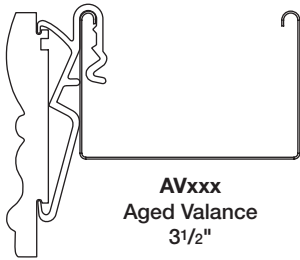

Wood Blinds & Alternative Wood Blinds Applications For The Universal Valance Clip

Wood Blinds