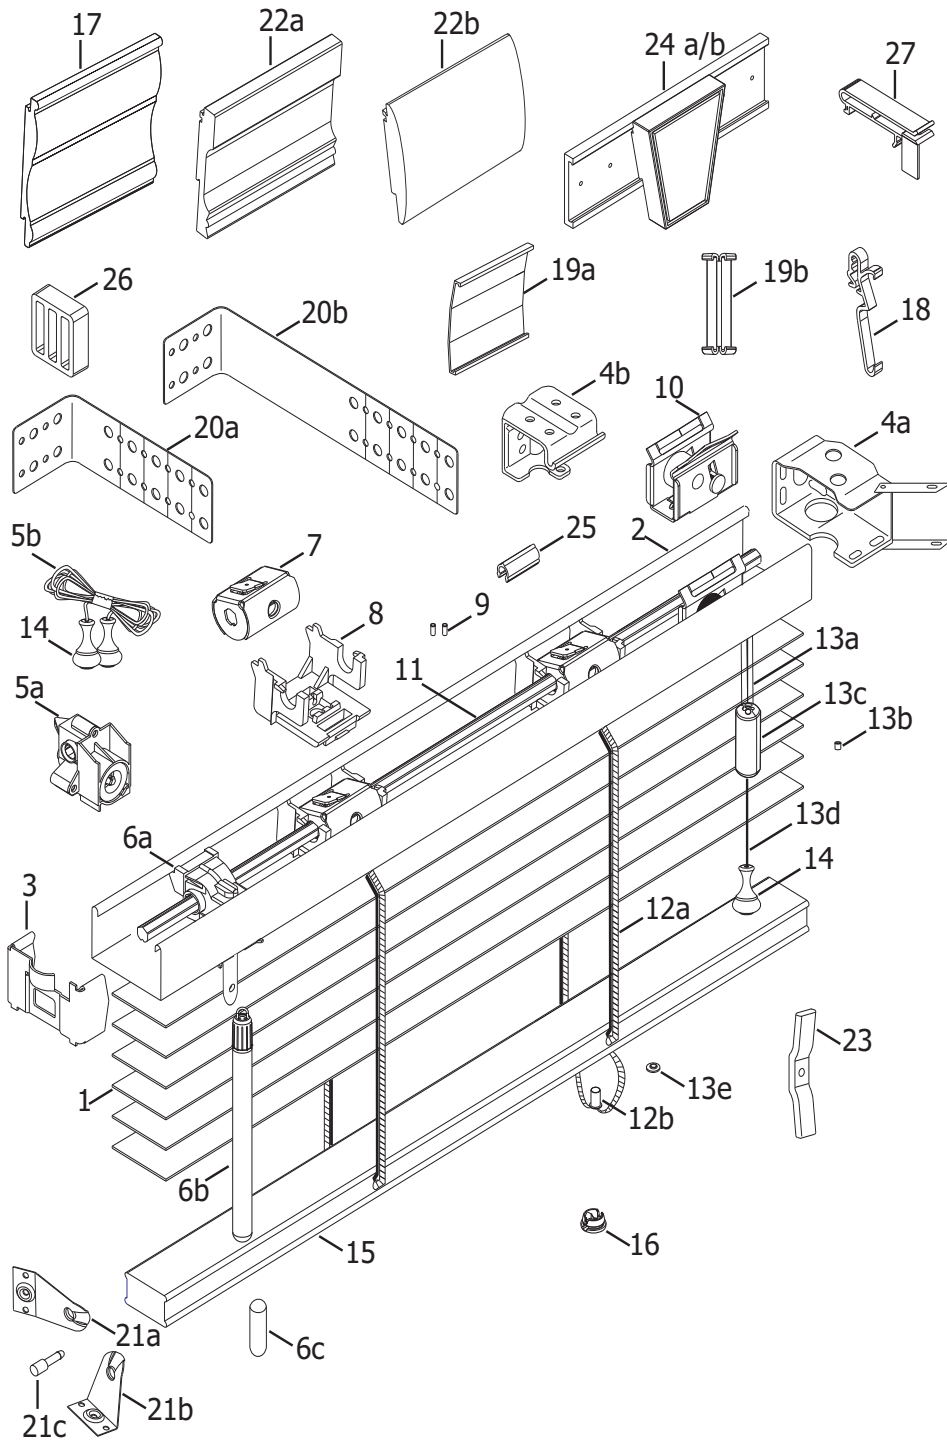

1" Classics™

Standard Parts

1. Slat
2. Headrail
3. Headrail End Lock
- 4a. Installation Bracket
- 4b. Intermediate Support Bracket
- 5a. Cord Tilter
- 5b. Tilt Cord 1.2 mm
- 6a. Wand Tilter
- 6b. Wand
- 6c. Wand Stem Protector
7. Tape Roll
8. Tape Roll Support
9. "X" Tape Locator
10. Cordlock
11. Tiltrod
- 12a. Cable Tape
- 12b. 2" Cable Tape Grommet
- 13a. Lift Cord 1.4 mm
- 13b. Cord Stop Washer
- 13c. Cord Stop
- 13d. Tassel Cord 2.2 mm
- 13e. Lift Cord Grommet
14. Wood Tassel
15. Bottom Rail
16. Tape Button
17. Valance
18. Universal Valance Clip
- 19a. Valance Splice
- 19b. Universal Valance Corner Key