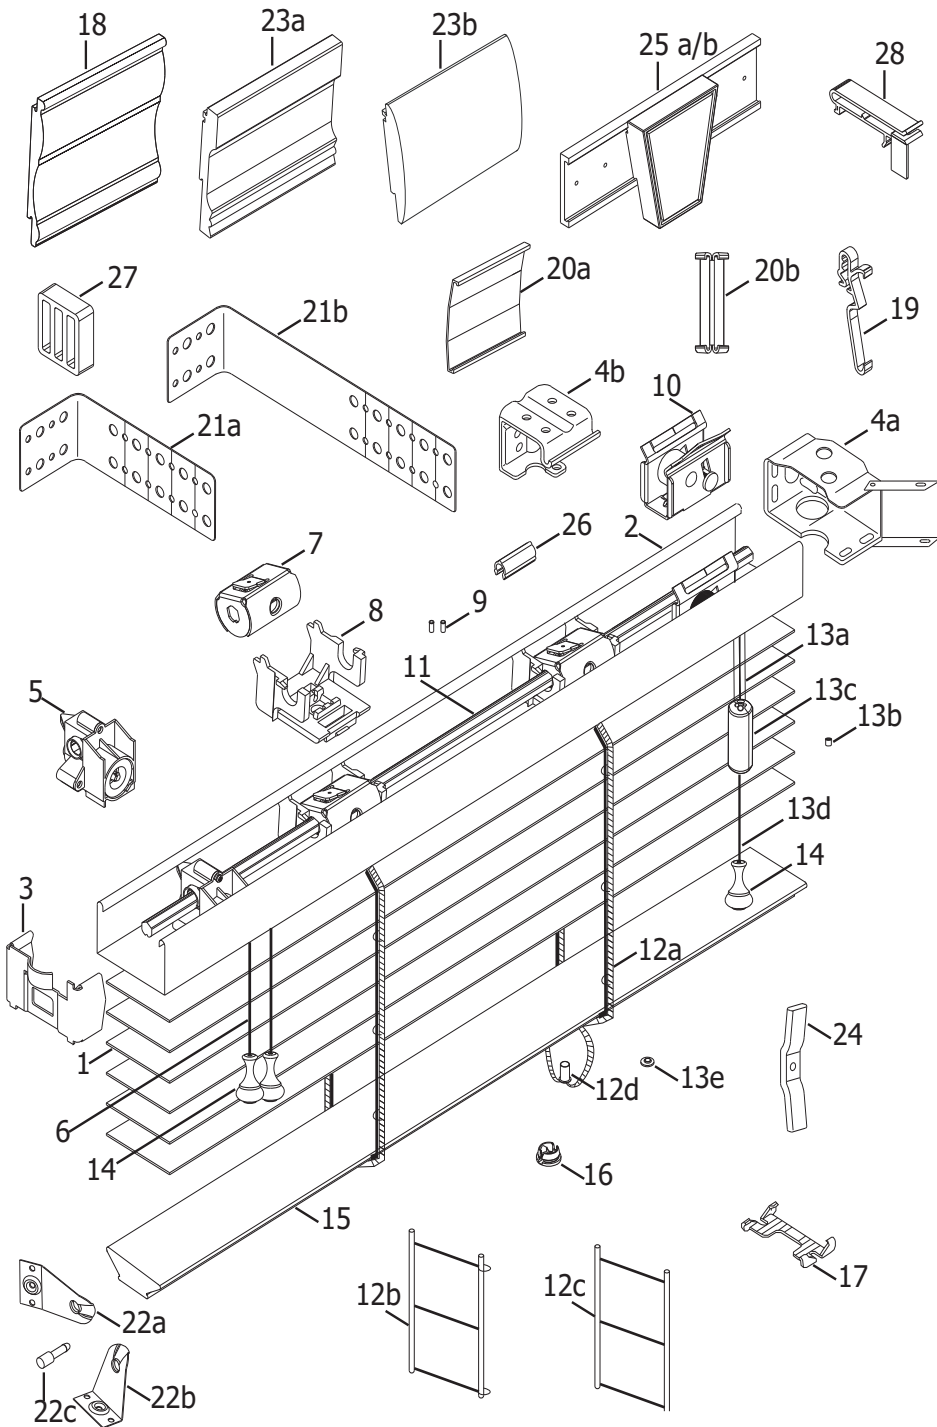

1 3/8" Classics™

Standard Parts

1. Slat
2. Headrail
3. Headrail End Lock
- 4a. Installation Bracket
- 4b. Intermediate Support Bracket
5. Cord Tilter
6. Tilt Cord 1.2 mm
7. Tape Roll
8. Tape Roll Support
9. "X" Tape Locator
10. Cordlock
11. Tiltrod
- 12a. Double Loop Cable Tape
- 12b. Single Loop Cable Tape
- 12c. No Loop Cable Tape
- 12d. 2" Cable Tape Grommet
- 13a. Lift Cord 1.4 mm
- 13b. Cord Stop Washer
- 13c. Cord Stop
- 13d. Tassel Cord 2.2 mm
- 13e. Lift Cord Grommet
14. Wood Tassel
15. Deluxe Bottom Rail
16. Tape Button
17. Tape Spacer
18. Valance
19. Universal Valance Clip
- 20a. Valance Splice
- 20b. Universal Valance Corner Key