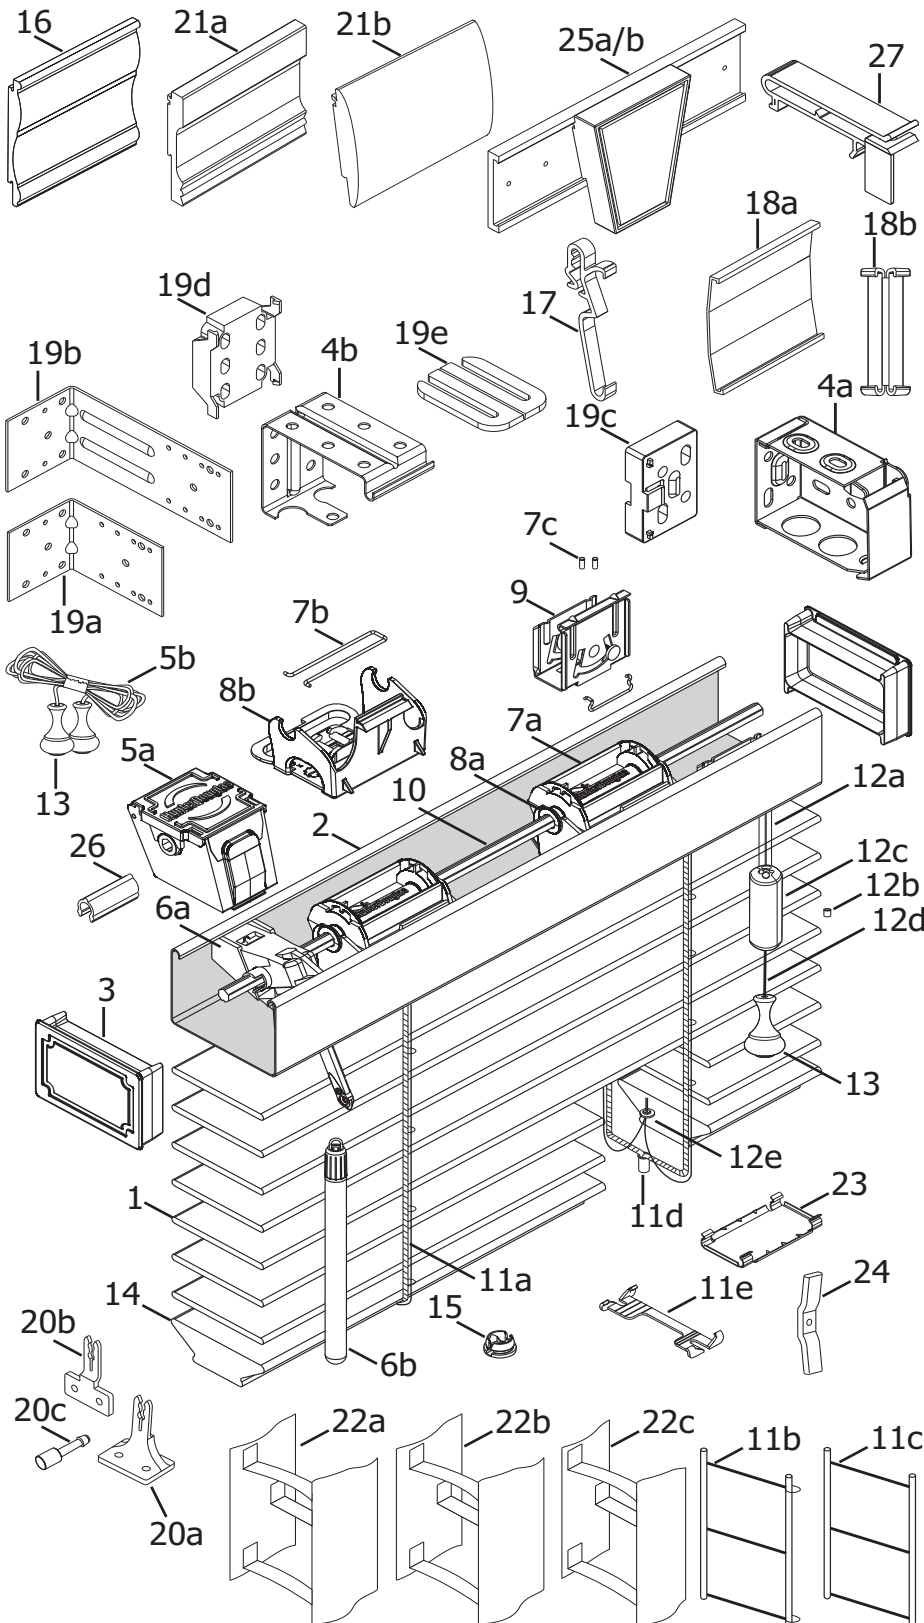

2" Classics™

Standard Parts

1. Slat
2. Headrail
3. Headrail End Cap
- 4a. Installation Bracket
- 4b. Intermediate Support Bracket
- 5a. Cord Tilter
- 5b. Tilt Cord 1.4 mm
- 6a. Wand Tilter
- 6b. Wand
- 7a. Tape Roll 2" Unv. EPIC
- 7b. Tape Roll Pin
- 7c. "X" Tape Locator
- 8a. Support Tape Roll (Ladders)
- 8b. Support Tape Roll (Dec Tapes)
9. Cordlock
10. Tiltrod
- 11a. Double Loop Cable Tape
- 11b. Single Loop Cable Tape
- 11c. No Loop Cable Tape
- 11d. 2" Cable Tape Grommet
- 11e. Tape Spacer
- 12a. Lift Cord 1.4 mm
- 12b. Cord Stop Washer
- 12c. Cord Stop
- 12d. Tassel Cord 2.2 mm
- 12e. Lift Cord Grommet
13. Wood Tassel
14. Bottom Rail
15. Tape Button
16. Valance
17. Universal Valance Clip
- 18a. Valance Splice
- 18b. Universal Valance Corner Key

Optional Parts

- 19a. Short Extension Bracket
- 19b. Long Extension Bracket
- 19c. Spacer Block Bracket
- 19d. Spacer Block Support Bracket
- 19e. Bracket Shim
- 20a. Hold-Down Bracket (Sill)
- 20b. Hold-Down Bracket (Jamb)
- 20c. Hold-Down Pin
- 21a. Havencrest™ Valance
- 21b. Artemis™ Valance
- 22a. Solid Colored Decorative Tape
- 22b. Decorative Tape
- 22c. Narrow Decorative Tape
23. Tape Lock
24. Child Safety Kit (Cord Cleat)
- 25a. Decorative Keystone 3¾"
- 25b. Decorative Keystone 5"
26. Clip
27. Cornice Clip