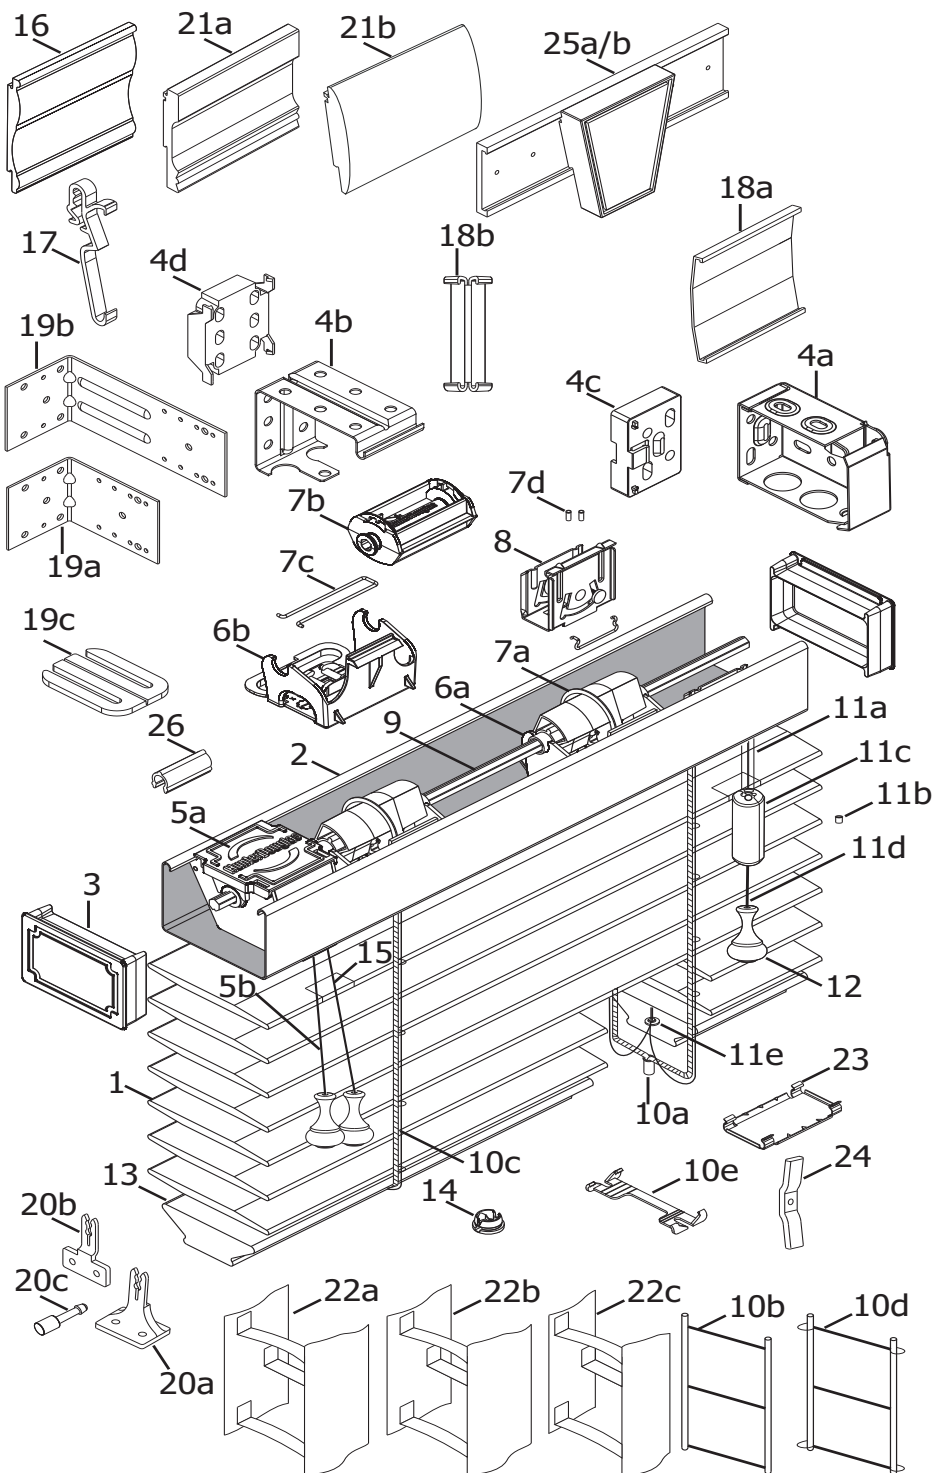

2 5/8" Reflections®

Standard Parts

1. Slat
2. Headrail
3. Headrail End Cap
- 4a. Installation Bracket
- 4b. Intermediate Support Bracket
- 4c. Spacer Block Bracket
- 4d. Spacer Block Support Bracket
- 5a. Cord Tilter
- 5b. Tilt Cord 1.4 mm
- 6a. Support Tape Roll (Ladders)
- 6b. Support Tape Roll (Dec Tapes)
- 7a. Tape Roll Wide EPIC™ (Ladders)
- 7b. Tape Roll 2" Unv. EPIC (Dec Tapes)
- 7c. Tape Roll Pin (Dec Tapes)
- 7d. "X" Tape Locator Grommet (Top)
8. Cordlock
9. Tiltrod
- 10a. 2" Cable Tape Grommet
- 10b. No Loop Cable Tape
- 10c. Single Loop Cable Tape
- 10d. Double Loop Cable Tape
- 10e. Tape Spacer
- 11a. Lift Cord 1.4mm
- 11b. Cord Stop Washer
- 11c. Cord Stop
- 11d. Tassel Cord 2.2 mm
- 11e. Lift Cord Grommet
12. Wood Tassel
13. Bottom Rail
14. Tape Button
15. Slat Protector
16. Valance
17. Universal Valance Clip
- 18a. Valance Splice
- 18b. Universal Valance Corner Key