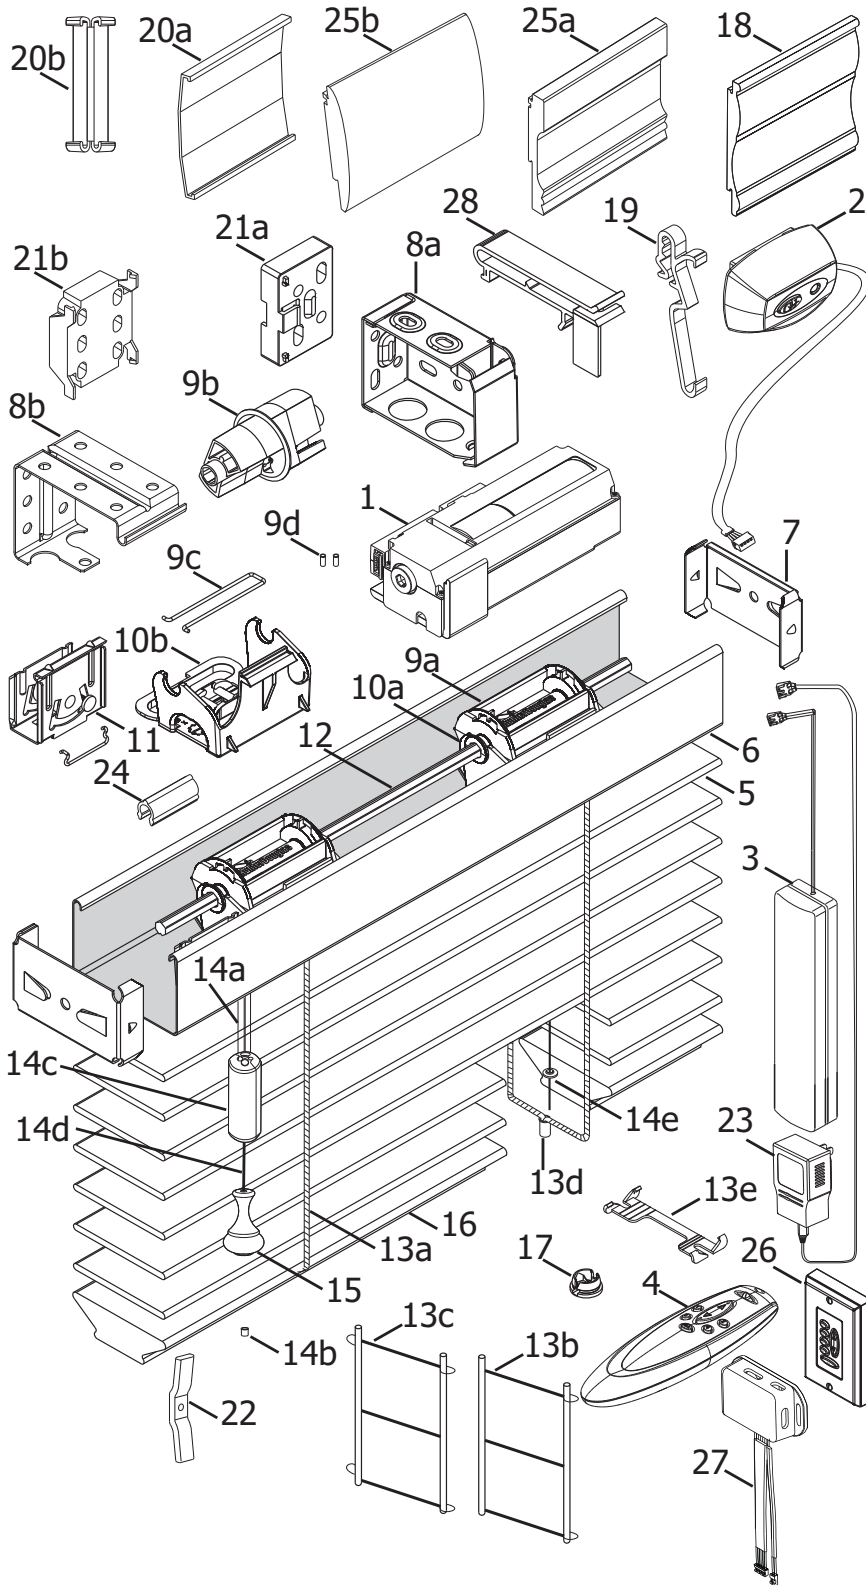

PowerTilt™ with Platinum™ Technology (2" Wood Blind Models*)

Standard Parts

1. Tilt Motor
2. Satellite Eye
3. Satellite Battery Pack
4. Remote Control
5. 2" Wood Slat
6. Headrail
7. Headrail End Lock
- 8a. Installation Bracket
- 8b. Intermediate Support Bracket
- 9a. Tape Roll 2" Unv. EPIC
- 9b. Tape Roll Wide EPIC
- 9c. Tape Roll Pin
- 9d. "X" Tape Locator
- 10a. Support Tape Roll (Ladders)
- 10b. Support Tape Roll (Dec Tapes)
11. Cordlock
12. Tiltrod
- 13a. No Loop Cable Tape
- 13b. Single Loop Cable Tape
- 13c. Double Loop Cable Tape
- 13d. 2" Cable Tape Grommet
- 13e. Tape Spacer
- 14a. Lift Cord 1.4 mm
- 14b. Cord Stop Washer
- 14c. Cord Stop
- 14d. Tassel Cord 2.2 mm
- 14e. Lift Cord Grommet
15. Wood Tassel
16. Bottom Rail
17. Tape Button
18. Valance
19. Universal Valance Clip
- 20a. Valance Splice
- 20b. Universal Valance Corner Key

Optional Parts

- 21a. Spacer Block Bracket
- 21b. Spacer Block Support Bracket
22. Child Safety Kit (Cord Cleat)
23. DC Power Supply
24. Clip
- 25a. Havencrest™ Valance
- 25b. Artemis™ Valance
26. Platinum Wireless Wall Switch
27. Connection Interface
28. Cornice Clip

*This is a representative model of the PowerTilt™ system for the 2" low profile headrail. This same PowerTilt system is also offered with 2 5/8" Reflections® and 2 1/2" Exposé™ Fontana Ridge. *Note:* Bracket spacers (21a and 21b) are standard with 2 5/8" and 2 1/2" slats.