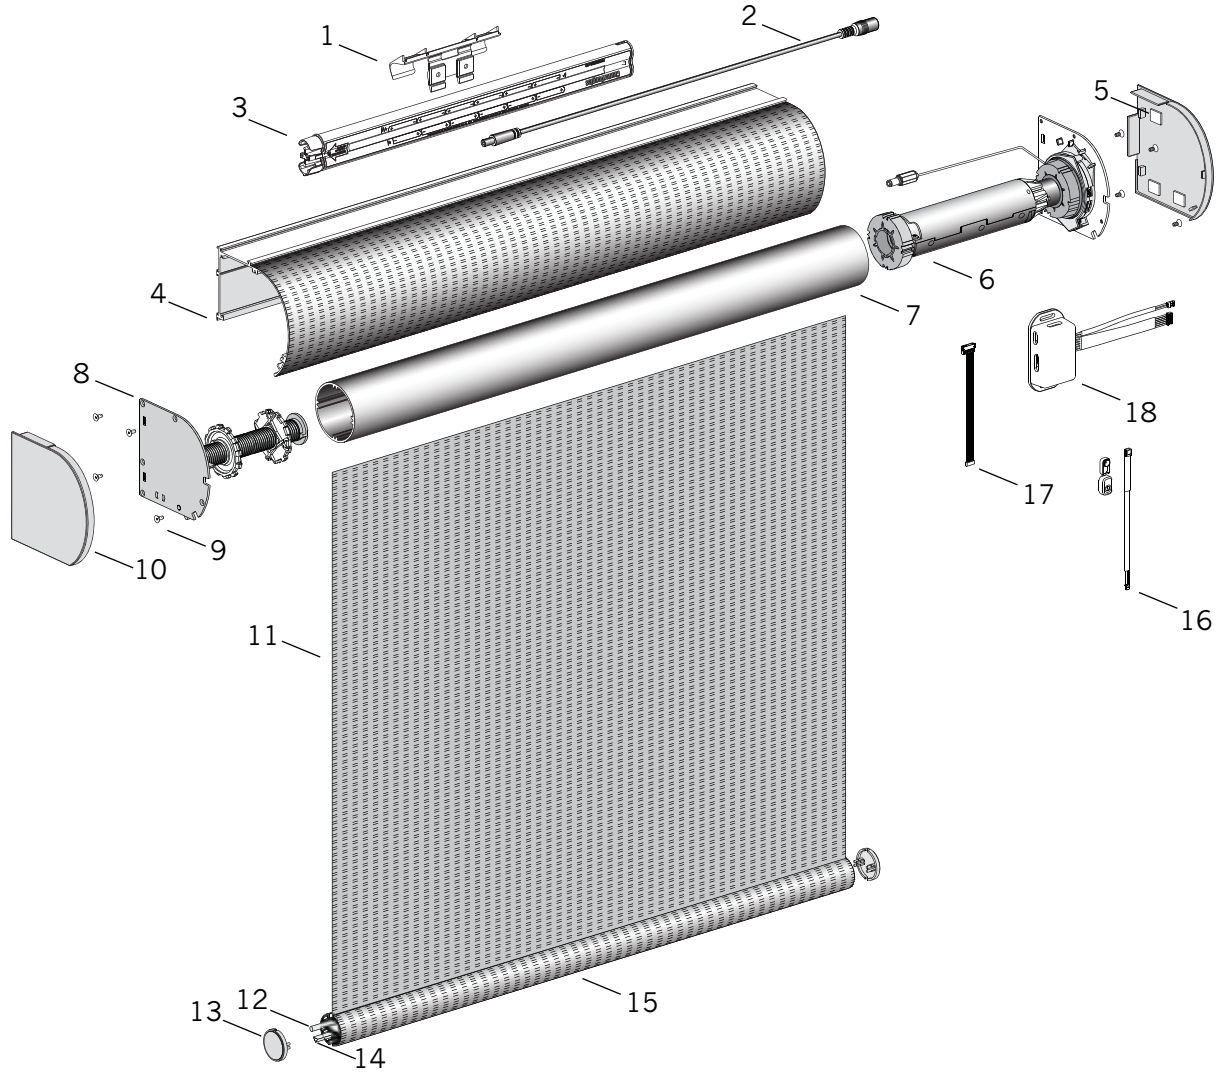

Cassette System

Standard Parts

- | | | |
|--------------------------------|----------------------------------|----------------------------------|
| 1. Battery Wand Clip | 8. Limit Stop Assembly, Cassette | 14. Triangle Profile |
| 2. Cable Assembly | 9. Cassette End Plate Screws | 15. Round Bottom Bar |
| 3. Battery Wand | 10. Cassette End Caps | 16. External Eye |
| 4. Cassette Profile | 11. Shade Fabric | 17. Interface Module Cable Asm. |
| 5. Cassette End Caps Glue Pads | 12. Round Profile | 18. Connection Interface Module. |
| 6. Motor Assembly, Cassette | 13. Bottom Rail End Cap | |
| 7. Tube | | |