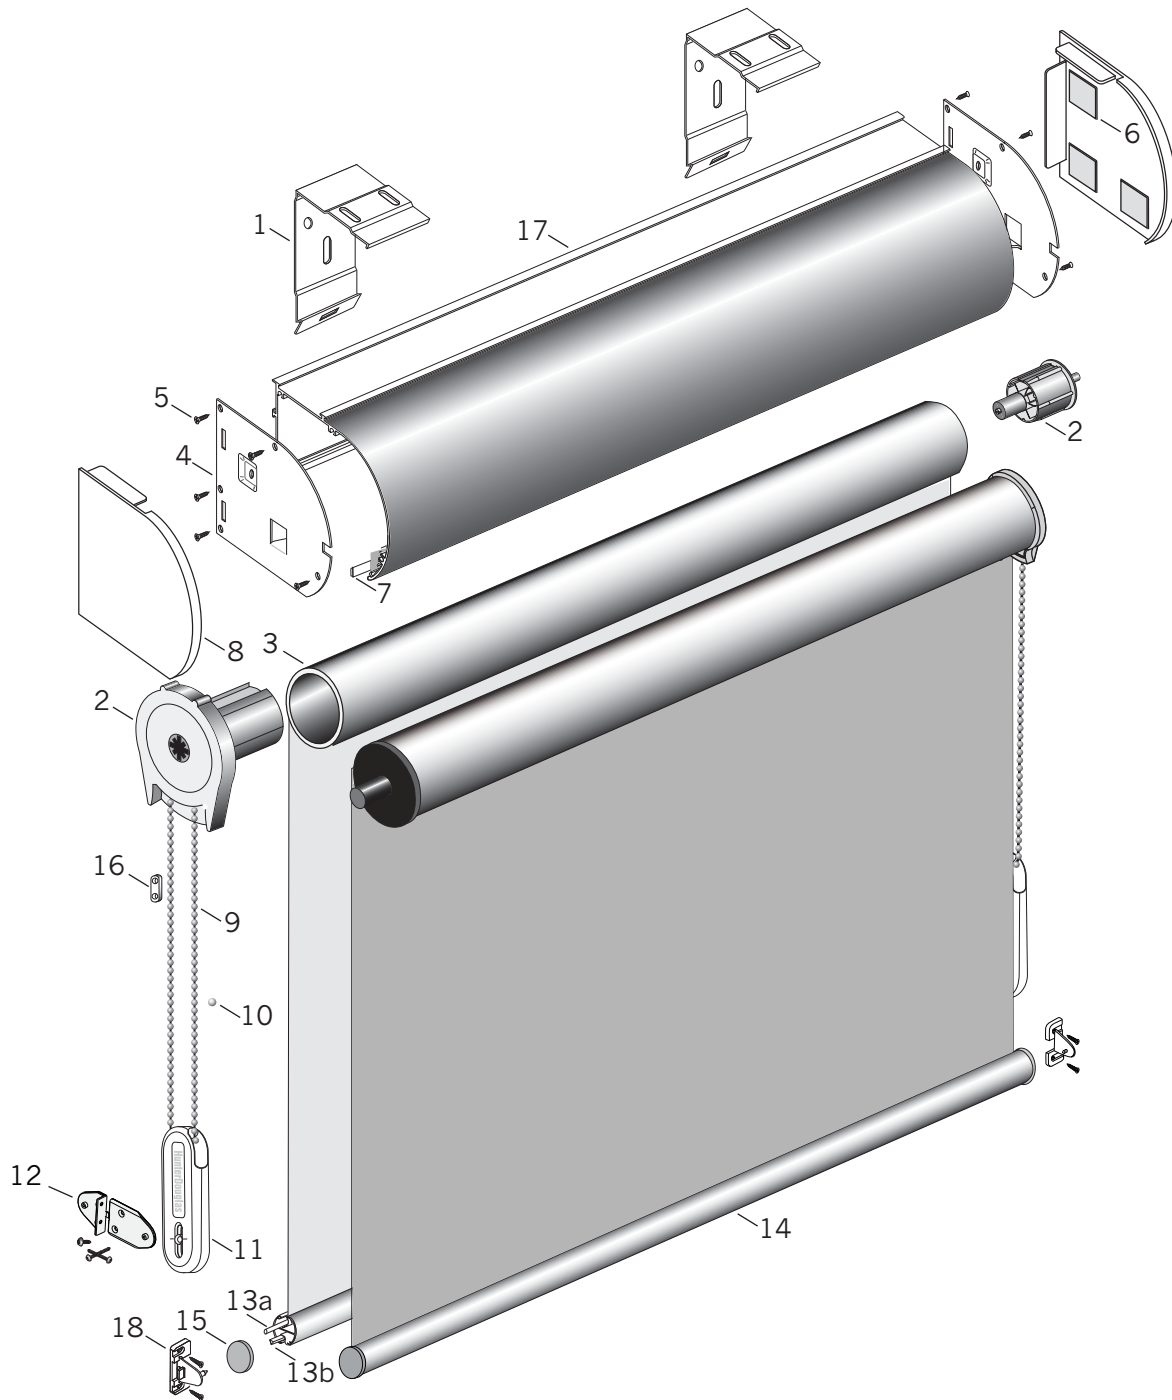

## Standard Parts

- |  |  |  |
|--|--|--|
| 1. Universal Mounting Brackets<br>Large Cassette | 8. Cassette End Caps                           | 13. Profiles<br>a. = Small Or Large Round<br>b. = Triangle |
| 2. Clutch and End Plug Set                       | 9. Bead Chain                                  | 14. Round Bottom Bar                                       |
| 3. Roller Tube                                   | 10. Bead Chain Stop                            | 15. Plastic Bottom Bar End Caps                            |
| 4. Cassette End Plates                           | 11. Universal Cord Tensioner                   | 16. Bead Chain Connector                                   |
| 5. Cassette End Plate Screws                     | 12. Universal Cord Tensioner Hold-<br>Down Kit | 17. Large Cassette Profile                                 |
| 6. Cassette End Caps Glue Pads                   |  | 18. Hold-Down Brackets                                     |
| 7. Cassette Wrap Components                      |  |  |