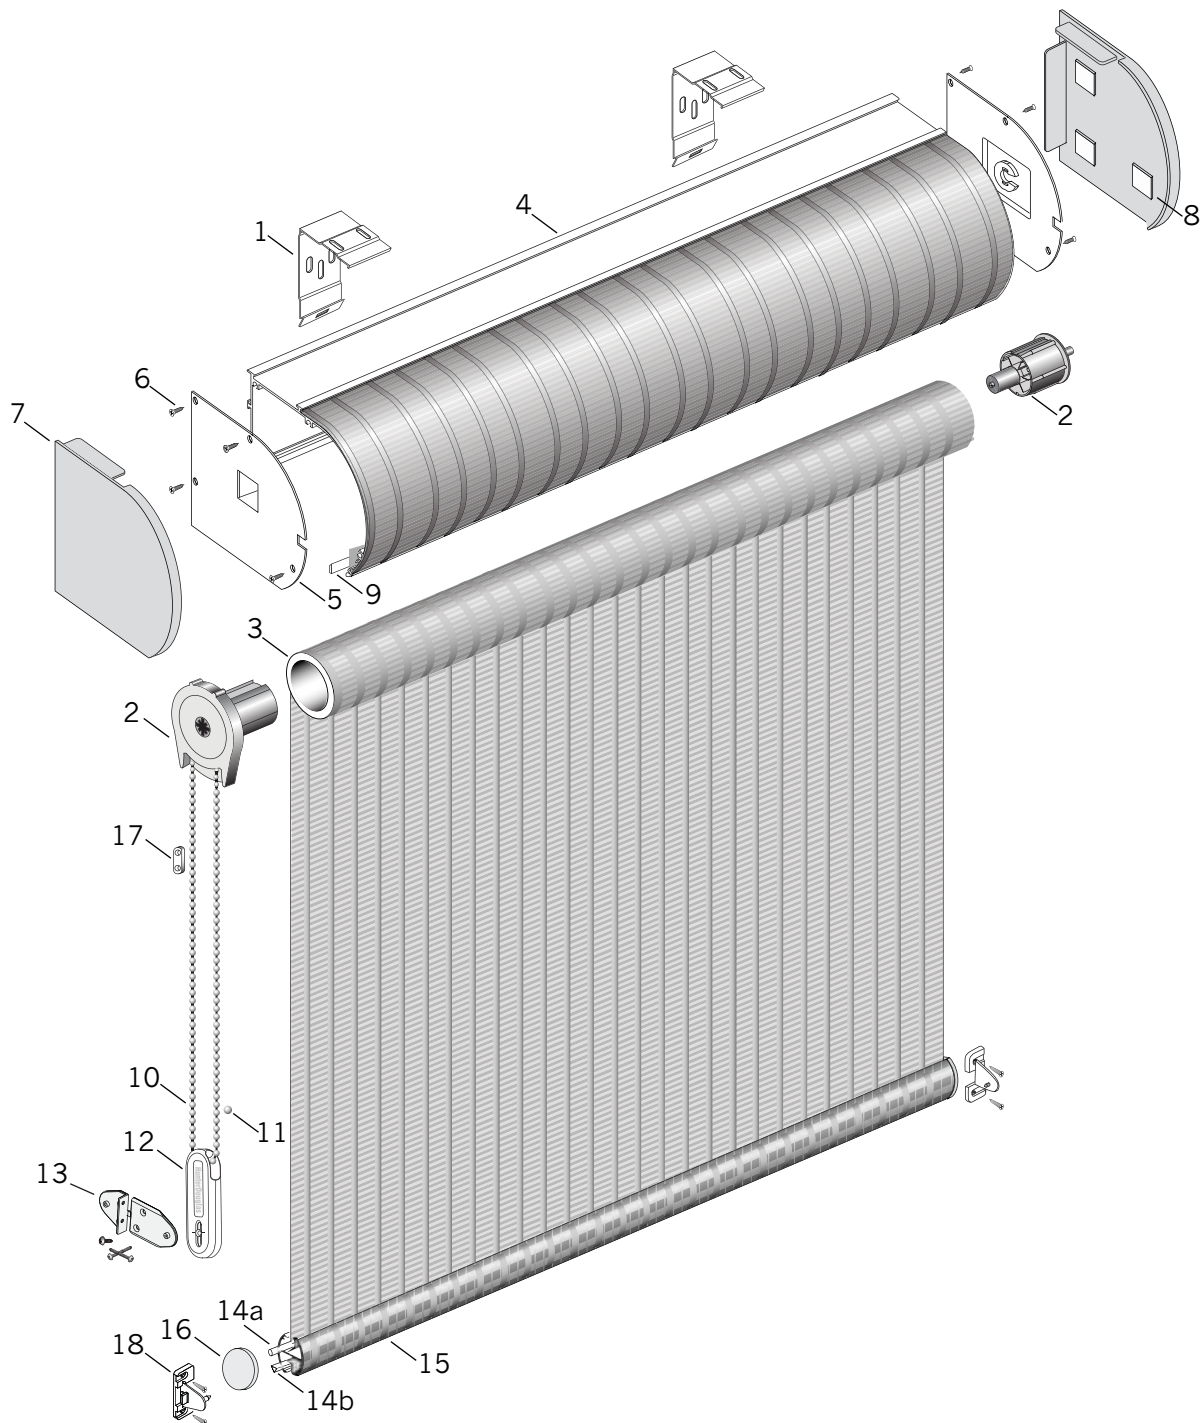

Standard Clutch with Cassette System

Standard Parts

- | | | |
|-------------------------------|-------------------------------|---------------------------------|
| 1. Universal Mounting Bracket | 8. Cassette End Cap Glue Pads | 14. Profiles |
| 2. Clutch and End Plug | 9. Cassette Wrap Components | a. = Small Or Large Round |
| 3. Roller Tube | 10. Bead Chain | b. = Triangle |
| 4. Cassette Profile | 11. Bead Chain Stop | 15. Round Bottom Bar |
| 5. Cassette End Plates | 12. Universal Cord Tensioner | 16. Plastic Bottom Bar End Caps |
| 6. Cassette End Plate Screws | 13. Universal Cord Tensioner | 17. Bead Chain Connector |
| 7. Cassette End Caps | Hold-Down Kit | 18. Hold-Down Brackets |