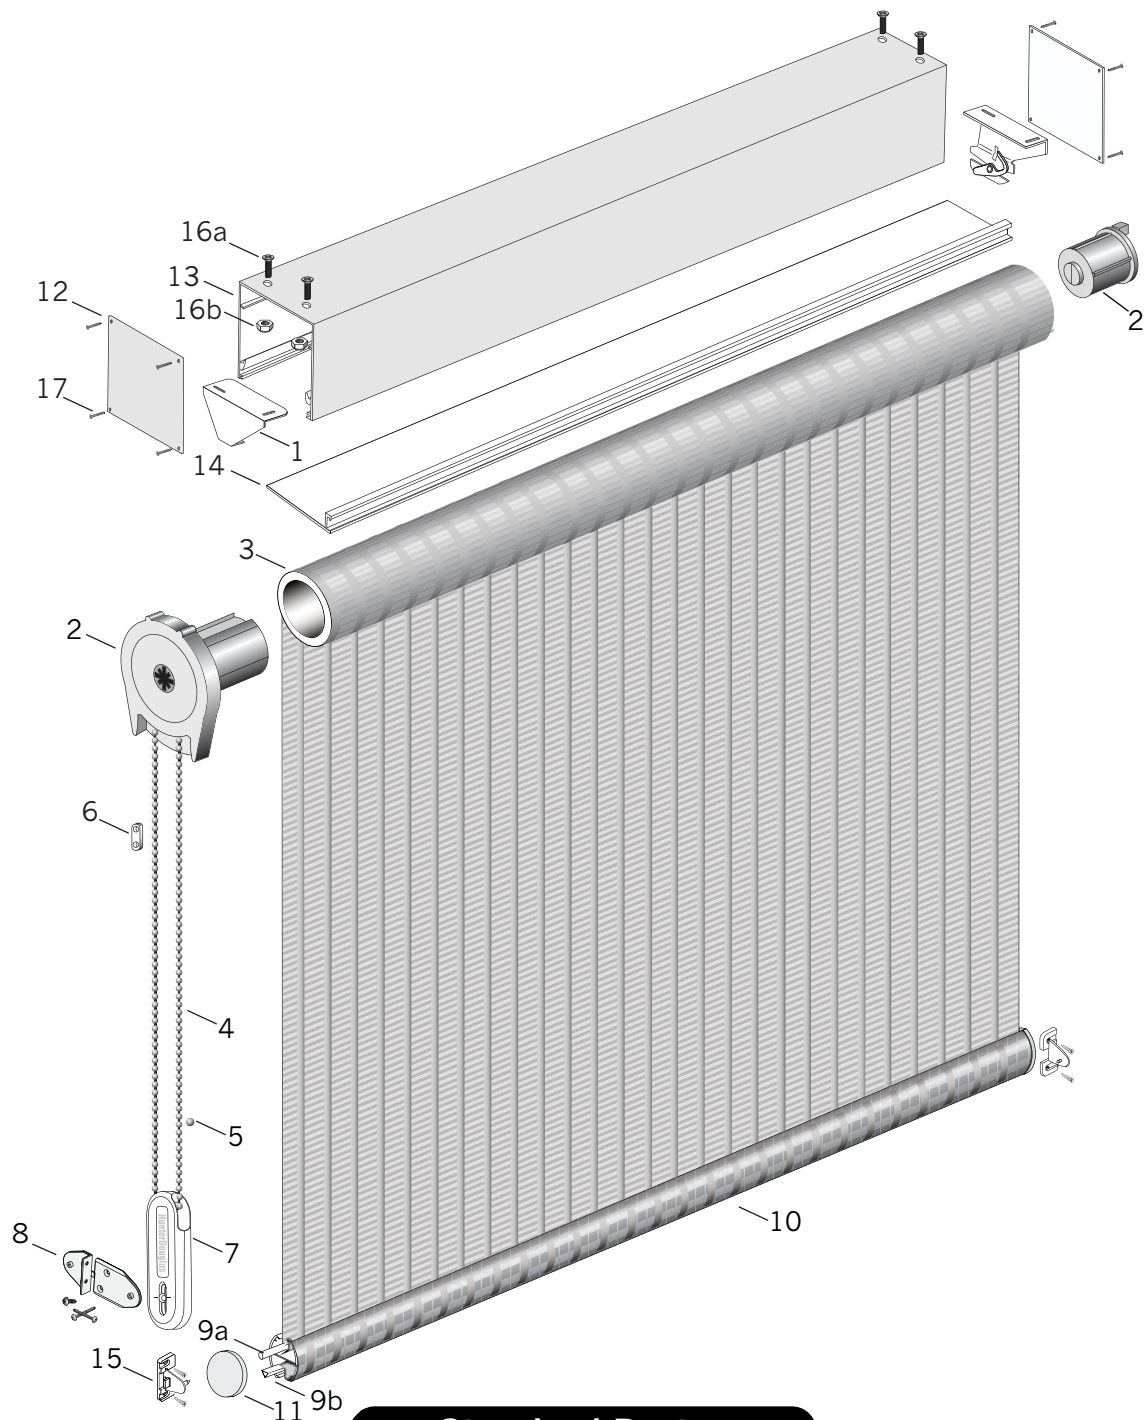

Standard Clutch with Pocket

Standard Parts

- | | | |
|-----------------------------|---|------------------------------------|
| 1. Mounting Bracket | 8. Universal Cord Tensioner Hold-Down Kit | 13. Pocket |
| 2. Clutch and End Plug | 9. Profiles | 14. Pocket Bottom Closure |
| 3. Roller Tube | a. = Small Or Large Round | 15. Hold-Down Brackets |
| 4. Bead Chain | b. = Triangle | 16. Bracket Fasteners |
| 5. Bead Chain Stop | 10. Round Bottom Bar | a. = #10-32 x 1/2" FHP U-Cut Screw |
| 6. Bead Chain Connector | 11. Plastic Bottom Bar End Caps | b. = #10-32 Nylon Lock Nut |
| 7. Universal Cord Tensioner | 12. End Plates | 17. Pocket End Plate Screws |