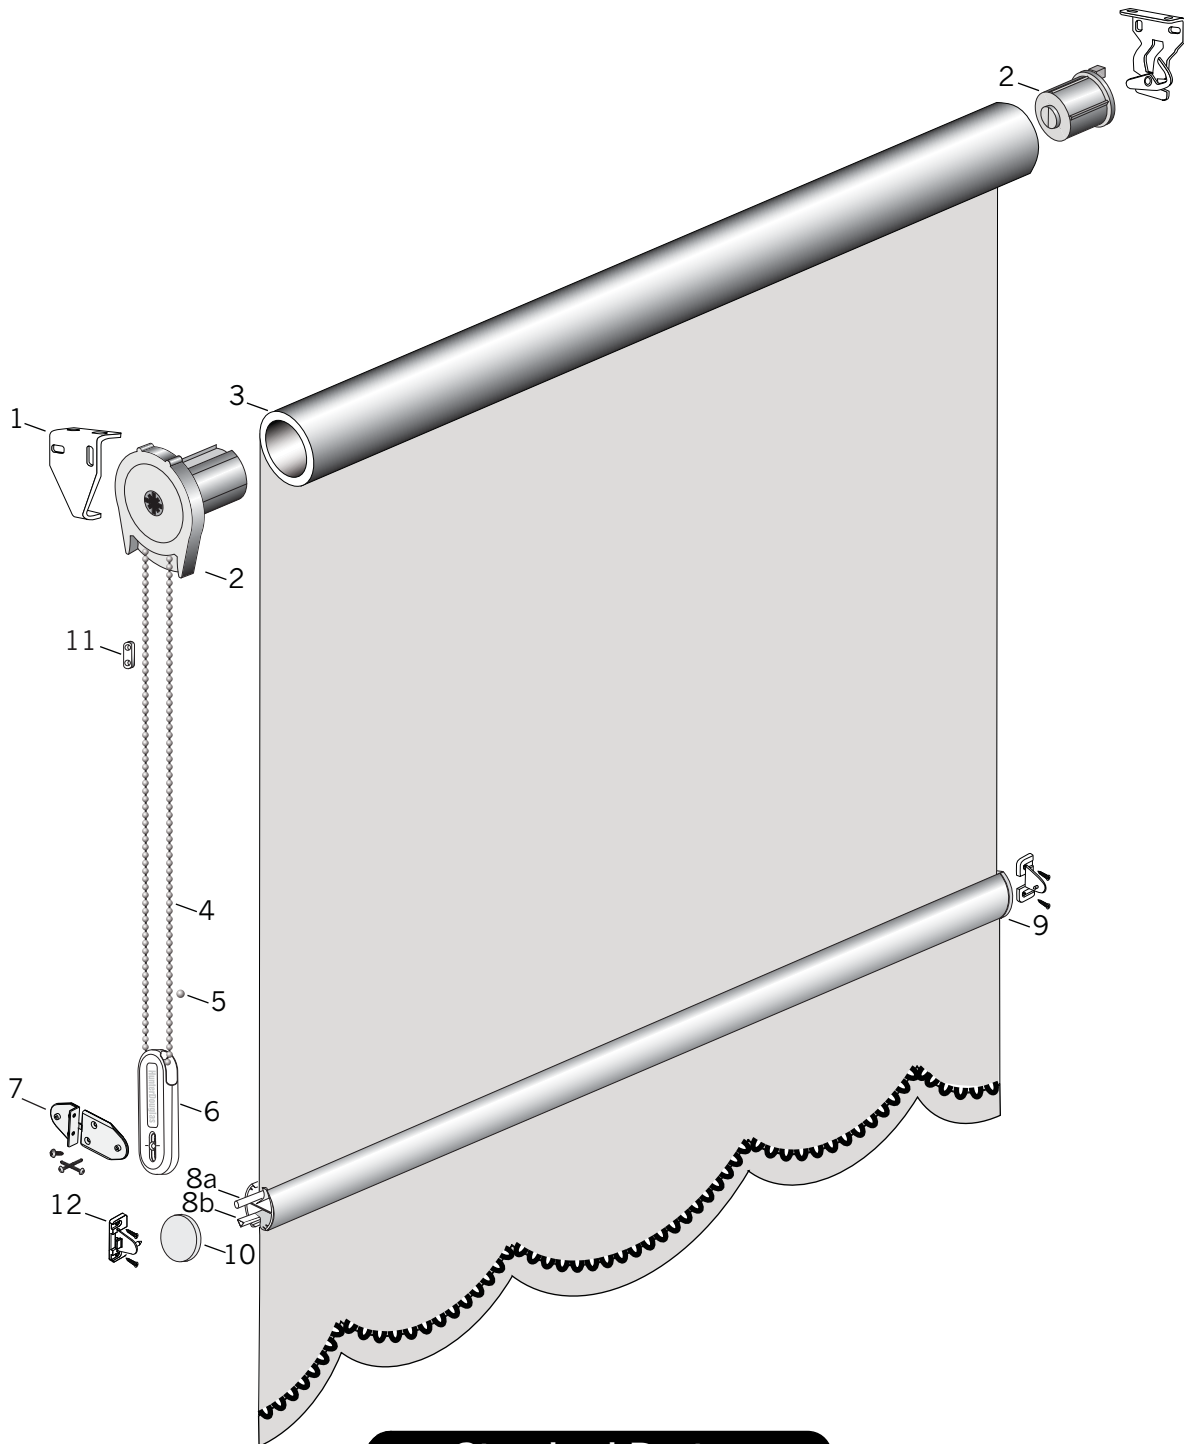

Standard Clutch

Standard Parts

- | | | |
|------------------------------------------|-------------------------------------------|-------------------------------------------|
| 1. Universal Mounting Brackets | 7. Universal Cord Tensioner Hold-Down Kit | 11. Bead Chain Connector (Hinged) Clear |
| 2. Clutch and End Plug | 8. Profiles | 12. Plastic Hold-Down Brackets (Optional) |
| 3. Roller Tube | a. = Small Or Large Round | |
| 4. Bead Chain Spools | b. = Triangle | |
| 5. Bead Stop (Hollow Ball) Clear | 9. Round Bottom Bar | |
| 6. Roller Shade Universal Cord Tensioner | 10. Plastic Bottom Bar End Caps | |