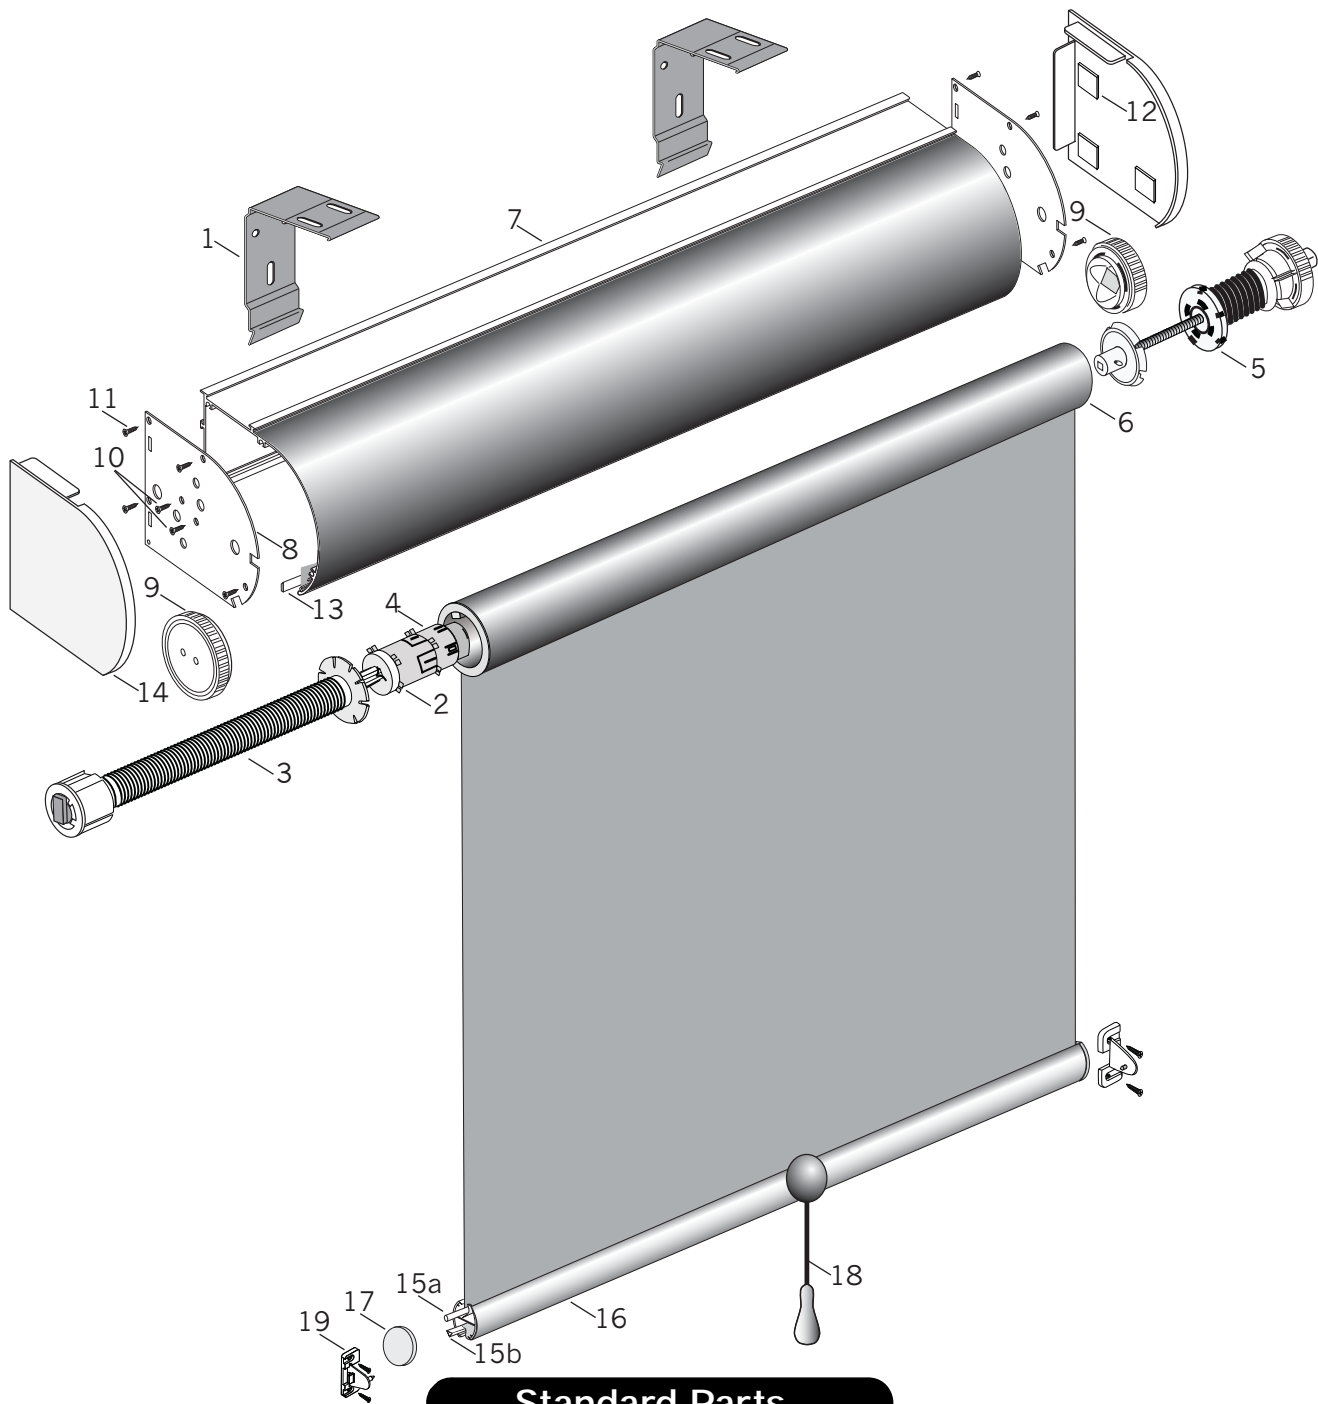

Cordless Lifting System with Cassette

Standard Parts

- | | | |
|--------------------------------|--|--|
| 1. Universal Mounting Brackets | 9. Cassette End Plate Attachments | 15. Profiles
a. = Small Or Large Round
b. = Triangle |
| 2. Clutch and Pin | 10. Cassette End Plate Attachment Screw (White Head) | 16. Round Bottom Bar |
| 3. Spring | 11. End Plate Screws | 17. Plastic Bottom Bar End Caps |
| 4. Speed Controller | 12. Cassette End Caps Glue Pads | 18. Decorative Pull |
| 5. Stop Controller | 13. Cassette Wrap Components | 19. Plastic Hold-Down Brackets (Optional) |
| 6. Cordless Tube | 14. Cassette End Caps | |
| 7. Large Cassette Profile 16' | | |
| 8. Cassette End Plates | | |